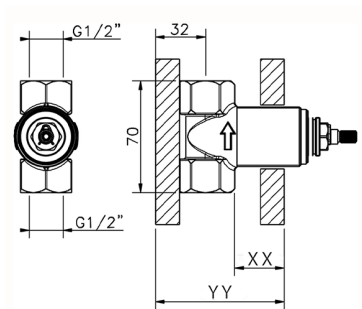

Stopvalve exposed part ROCK&ROLL_RK003310

MODEL **RK003310**

Stopvalve exposed part, without concealed part, for item ZA003330

AVAILABLE FINISHINGS

-  **21** 21 Chrome
-  **2F** 2F Brushed Nickel
-  **40** 40 Matt Black

CHARACTERISTICS

Installation **Concealed**

Required concealed parts **ZA003340**

ZA003330

1/2 Stopvalve concealed part CONCEALED_ZA003340

MODEL **ZA003340**

1/2" Stopvalve concealed part, opening counterclockwise

AVAILABLE FINISHINGS

CHARACTERISTICS

Concealed **1**

Piastra/Plate/Plaque/Platte/Placa
 2-3mm: XX 31-46 YY 80-95
 10mm: XX 25-40 YY 76-91

3/4 Stopvalve concealed part CONCEALED_ZA003330

MODEL **ZA003330**

3/4" Stopvalve concealed part, opening counterclockwise

AVAILABLE FINISHINGS

04 04 Without finishing

CHARACTERISTICS

Concealed **1**

Piastra/Plate/Plaque/Platte/Placa

2-3mm: XX 31-46 YY 80-95

10mm: XX 25-40 YY 76-91

2024-12-22