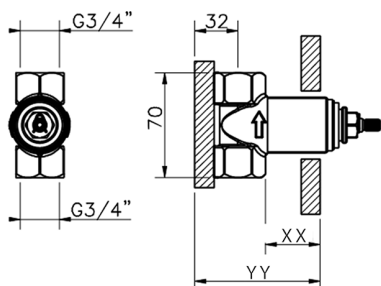

CHARACTERISTICS

Installation **Concealed**

Required concealed parts **ZA003340**

ZA003330

1/2 Stopvalve concealed part CONCEALED_ZA003340

MODEL **ZA003340**

1/2" Stopvalve concealed part, opening counterclockwise

AVAILABLE FINISHINGS

CHARACTERISTICS

Concealed **1**

Piastra/Plate/Plaque/Platte/Placa
 2-3mm: XX 31-46 YY 80-95
 10mm: XX 25-40 YY 76-91

3/4 Stopvalve concealed part CONCEALED_ZA003330

MODEL **ZA003330**

3/4" Stopvalve concealed part, opening counterclockwise

AVAILABLE FINISHINGS

04 04 Without finishing

CHARACTERISTICS

Concealed **1**

Piastra/Plate/Plaque/Platte/Placa

2-3mm: XX 31-46 YY 80-95

10mm: XX 25-40 YY 76-91

2024-12-22