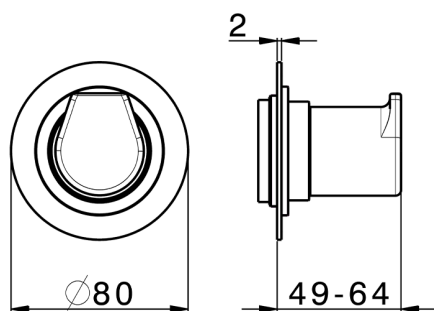

Stopvalve exposed part ROCK&ROLL_RK003310

MODEL **RK003310**

Stopvalve exposed part, without concealed part, for item ZA003330

AVAILABLE FINISHINGS

-  **21** 21 Chrome
-  **2F** 2F Brushed Nickel
-  **40** 40 Matt Black

CHARACTERISTICS

Installation **Concealed**

Required concealed parts **ZA003340**

ZA003330

1/2 Stopvalve concealed part CONCEALED_ZA003340

MODEL **ZA003340**

1/2" Stopvalve concealed part, opening counterclockwise

AVAILABLE FINISHINGS

CHARACTERISTICS

Concealed **1**

Piastra/Plate/Plaque/Platte/Placa
 2-3mm: XX 31-46 YY 80-95
 10mm: XX 25-40 YY 76-91

3/4 Stopvalve concealed part CONCEALED_ZA003330

MODEL **ZA003330**

3/4" Stopvalve concealed part, opening counterclockwise

AVAILABLE FINISHINGS

04 04 Without finishing

CHARACTERISTICS

Concealed **1**

Piastra/Plate/Plaque/Platte/Placa

2-3mm: XX 31-46 YY 80-95

10mm: XX 25-40 YY 76-91

2024-12-22