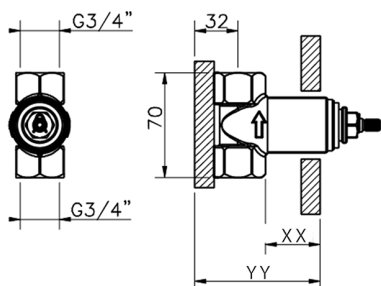

CHARACTERISTICS

Installation **Concealed**

Required concealed parts **ZA003340**

ZA003330

1/2 Stopvalve concealed part CONCEALED_ZA003340

MODEL **ZA003340**

1/2" Stopvalve concealed part, opening counterclockwise

AVAILABLE FINISHINGS

CHARACTERISTICS

Concealed **1**

Piastra/Plate/Plaque/Platte/Placa
 2-3mm: XX 31-46 YY 80-95
 10mm: XX 25-40 YY 76-91

3/4 Stopvalve concealed part CONCEALED_ZA003330

MODEL **ZA003330**

3/4" Stopvalve concealed part, opening counterclockwise

AVAILABLE FINISHINGS

04 04 Without finishing

CHARACTERISTICS

Concealed **1**

Piastra/Plate/Plaque/Platte/Placa

2-3mm: XX 31-46 YY 80-95

10mm: XX 25-40 YY 76-91

2024-12-31