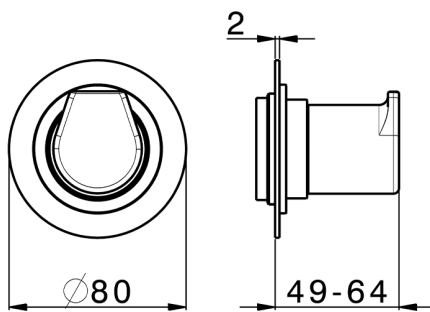

Stopvalve exposed part ROCK&ROLL_RK003310

MODEL **RK003310**

Stopvalve exposed part, without concealed part, for item ZA003330

AVAILABLE FINISHINGS

-  **21** 21 Chrome
-  **2F** 2F Brushed Nickel
-  **40** 40 Matt Black

CHARACTERISTICS

Installation **Concealed**

Required concealed parts **ZA003340**

ZA003330

1/2 Stopvalve concealed part CONCEALED_ZA003340

MODEL **ZA003340**

1/2" Stopvalve concealed part, opening counterclockwise

AVAILABLE FINISHINGS

CHARACTERISTICS

Concealed **1**

Piastra/Plate/Plaque/Platte/Placa
 2-3mm: XX 31-46 YY 80-95
 10mm: XX 25-40 YY 76-91

3/4 Stopvalve concealed part CONCEALED_ZA003330

MODEL **ZA003330**

3/4" Stopvalve concealed part, opening counterclockwise

AVAILABLE FINISHINGS

04 04 Without finishing

CHARACTERISTICS

Concealed **1**

Piastra/Plate/Plaque/Platte/Placa

2-3mm: XX 31-46 YY 80-95

10mm: XX 25-40 YY 76-91

2024-12-31