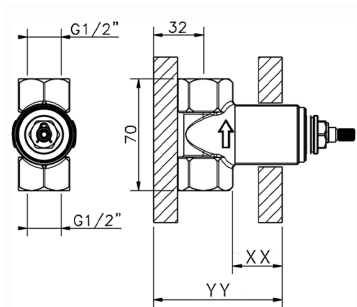

Stopvalve exposed part ROCK&ROLL_RK003310

MODEL **RK003310**

Stopvalve exposed part, without concealed part, for item ZA003330

AVAILABLE FINISHINGS

-  **21** 21 Chrome
-  **2F** 2F Brushed Nickel
-  **40** 40 Matt Black

CHARACTERISTICS

Installation **Concealed**

Required concealed parts **ZA003340**

ZA003330

1/2 Stopvalve concealed part CONCEALED_ZA003340

MODEL **ZA003340**

1/2" Stopvalve concealed part, opening counterclockwise

AVAILABLE FINISHINGS

CHARACTERISTICS

Concealed **1**

Piastra/Plate/Plaque/Platte/Placa
 2-3mm: XX 31-46 YY 80-95
 10mm: XX 25-40 YY 76-91

3/4 Stopvalve concealed part CONCEALED_ZA003330

MODEL **ZA003330**

3/4" Stopvalve concealed part, opening counterclockwise

AVAILABLE FINISHINGS

04 04 Without finishing

CHARACTERISTICS

Concealed **1**

Piastra/Plate/Plaque/Platte/Placa

2-3mm: XX 31-46 YY 80-95

10mm: XX 25-40 YY 76-91

2024-12-31