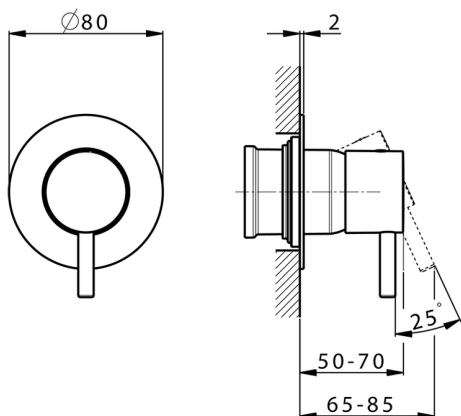

Exposed part for concealed S.L. shower valve SLIM_SM003000

MODEL **SM003000**

Exposed part for concealed S.L. shower valve, without concealed part, for item ZA005300

AVAILABLE FINISHINGS

- **21** 21 Chrome
- **2B** 2B Polished Nickel
- **40** 40 Matt Black
- **4Q** 4Q Matt White

CHARACTERISTICS

Installation **Concealed**
Required concealed parts **ZA005300**