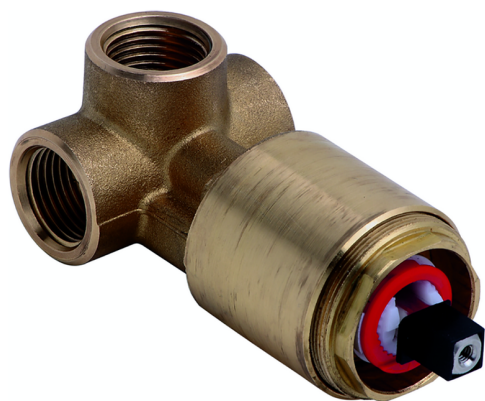

Exposed part for concealed S.L. shower valve SLIM_SM003000

MODEL **SM003000**

Exposed part for concealed S.L. shower valve, without concealed part, for item ZA005300

AVAILABLE FINISHINGS

-  **21** 21 Chrome
-  **2B** 2B Polished Nickel
-  **40** 40 Matt Black
-  **4Q** 4Q Matt White

CHARACTERISTICS

Installation **Concealed**
 Required concealed parts **ZA005300**

Exposed part for concealed S.L. shower valve SLIM_SM003000

SM003000

<https://en.cisal.it/exposed-part-for-concealed-s-l-shower-valve-slim-sm003000>

Concealed single lever shower mixer CONCEALED_ZA005300

MODEL **ZA005300**

Concealed single lever shower mixer, 1/2" concealed shower, without trim kit

AVAILABLE FINISHINGS

04 04 Without finishing

CHARACTERISTICS

Concealed **1**
 Cartridge Spare Parts **ZZ94035000**
35 mm Cartridge

Piastra/Plate/Plaque/Platte/Placa
 2-3mm: XX 27-47 YY 54-74
 10mm: XX 16-40 YY 43-68

2026-06-14