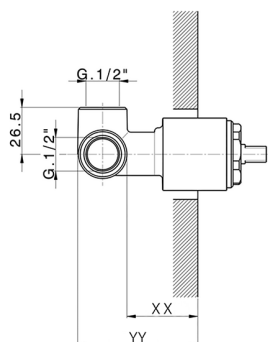

## Exposed part for concealed S.L. shower valve SLIM\_SM003000

SM003000

<https://en.cisal.it/exposed-part-for-concealed-s-l-shower-valve-slim-sm003000>

## Concealed single lever shower mixer CONCEALED\_ZA005300

MODEL **ZA005300**

Concealed single lever shower mixer, 1/2" concealed shower, without trim kit

AVAILABLE FINISHINGS

CHARACTERISTICS

Concealed **1**  
 Cartridge Spare Parts **ZZ94035000**  
**35 mm Cartridge**

Piastra/Plate/Plaque/Platte/Placa  
 2-3mm: XX 27-47 YY 54-74  
 10mm: XX 16-40 YY 43-68

2026-04-06