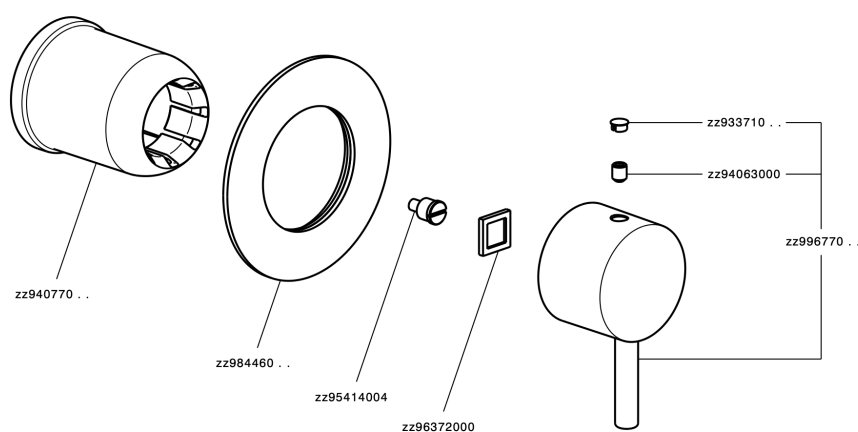

Exposed part for concealed S.L. shower valve SLIM_SM003000

MODEL **SM003000**

Exposed part for concealed S.L. shower valve, without concealed part, for item ZA005300

AVAILABLE FINISHINGS

-  **21** 21 Chrome
-  **2B** 2B Polished Nickel
-  **40** 40 Matt Black
-  **4Q** 4Q Matt White

CHARACTERISTICS

Installation **Concealed**
 Required concealed parts **ZA005300**

Exposed part for concealed S.L. shower valve SLIM_SM003000

SM003000

<https://en.cisal.it/exposed-part-for-concealed-s-l-shower-valve-slim-sm003000>

Concealed single lever shower mixer CONCEALED_ZA005300

MODEL **ZA005300**

Concealed single lever shower mixer, 1/2" concealed shower, without trim kit

AVAILABLE FINISHINGS

04 04 Without finishing

CHARACTERISTICS

Concealed **1**
 Cartridge Spare Parts **ZZ94035000**
35 mm Cartridge

Piastra/Plate/Plaque/Platte/Placa
 2-3mm: XX 27-47 YY 54-74
 10mm: XX 16-40 YY 43-68

2026-06-14