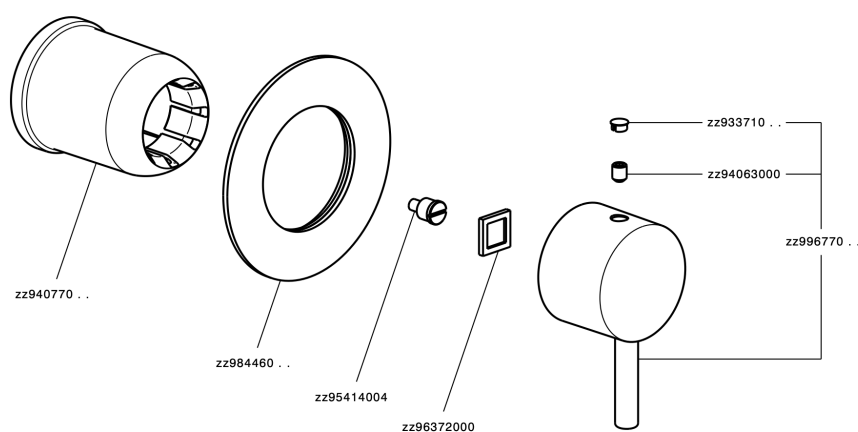

## Exposed part for concealed S.L. shower valve SLIM\_SM003000

MODEL **SM003000**

Exposed part for concealed S.L. shower valve, without concealed part, for item ZA005300

## Exposed part for concealed S.L. shower valve SLIM\_SM003000

SM003000

<https://en.cisal.it/exposed-part-for-concealed-s-l-shower-valve-slim-sm003000>

## Concealed single lever shower mixer CONCEALED\_ZA005300

MODEL **ZA005300**

Concealed single lever shower mixer, 1/2" concealed shower, without trim kit

AVAILABLE FINISHINGS

CHARACTERISTICS

Concealed **1**  
 Cartridge Spare Parts **ZZ94035000**  
**35 mm Cartridge**

Piastra/Plate/Plaque/Platte/Placa  
 2-3mm: XX 27-47 YY 54-74  
 10mm: XX 16-40 YY 43-68

2026-04-06