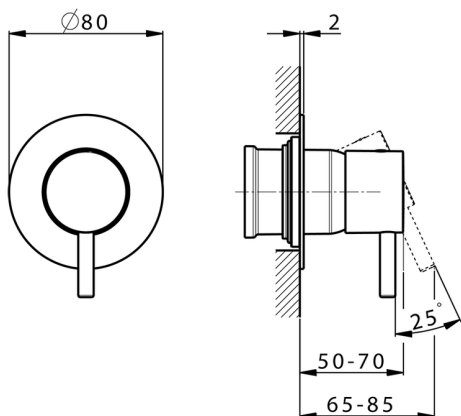

Exposed part for concealed S.L. shower valve SLIM_SM003000

MODEL **SM003000**

Exposed part for concealed S.L. shower valve, without concealed part, for item ZA005300

AVAILABLE FINISHINGS

-  **21** 21 Chrome
-  **2B** 2B Polished Nickel
-  **40** 40 Matt Black
-  **4Q** 4Q Matt White

CHARACTERISTICS

Installation **Concealed**
 Required concealed parts **ZA005300**

Exposed part for concealed S.L. shower valve SLIM_SM003000

SM003000

<https://en.cisal.it/exposed-part-for-concealed-s-l-shower-valve-slim-sm003000>

Concealed single lever shower mixer CONCEALED_ZA005300

MODEL **ZA005300**

Concealed single lever shower mixer, 1/2" concealed shower, without trim kit

AVAILABLE FINISHINGS

04 04 Without finishing

CHARACTERISTICS

Concealed **1**
 Cartridge Spare Parts **ZZ94035000**
35 mm Cartridge

Piastra/Plate/Plaque/Platte/Placa
 2-3mm: XX 27-47 YY 54-74
 10mm: XX 16-40 YY 43-68

2026-06-14