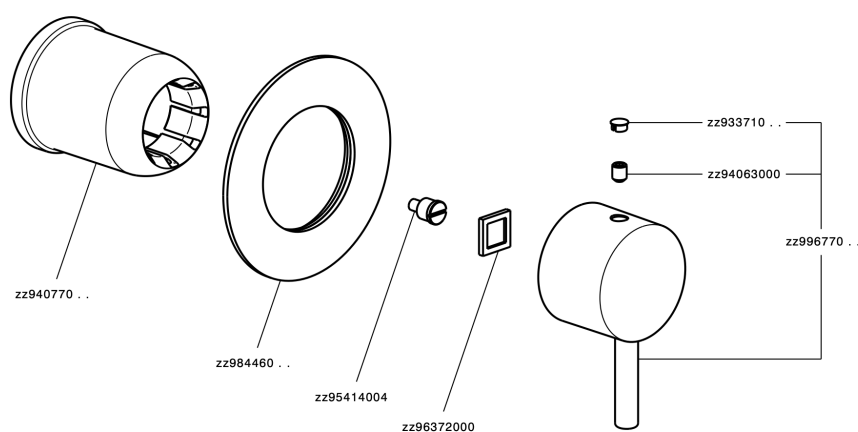

## Exposed part for concealed S.L. shower valve SLIM\_SM003000

SM003000

<https://en.cisal.it/exposed-part-for-concealed-s-l-shower-valve-slim-sm003000>

## Concealed single lever shower mixer CONCEALED\_ZA005300

ZA005300

<https://en.cisal.it/concealed-single-lever-shower-mixer-concealed-za005300>

2026-06-13