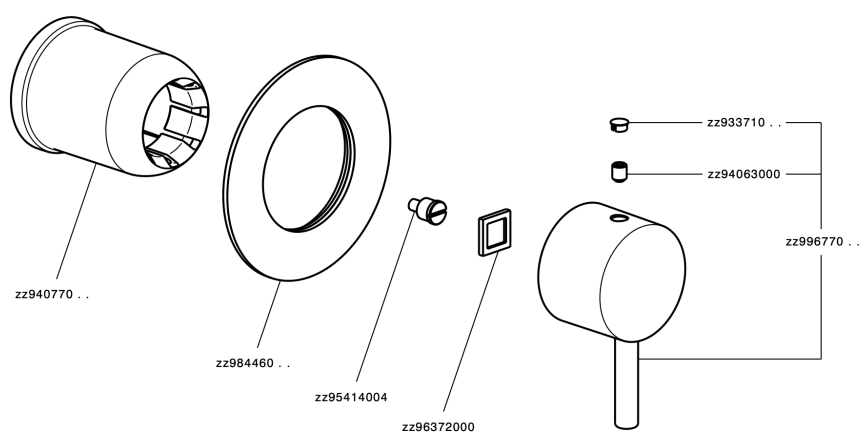

## Exposed part for concealed S.L. shower valve SLIM\_SM003000

SM003000

<https://en.cisal.it/exposed-part-for-concealed-s-l-shower-valve-slim-sm003000>

## Concealed single lever shower mixer CONCEALED\_ZA005300

ZA005300

<https://en.cisal.it/concealed-single-lever-shower-mixer-concealed-za005300>

2026-04-26