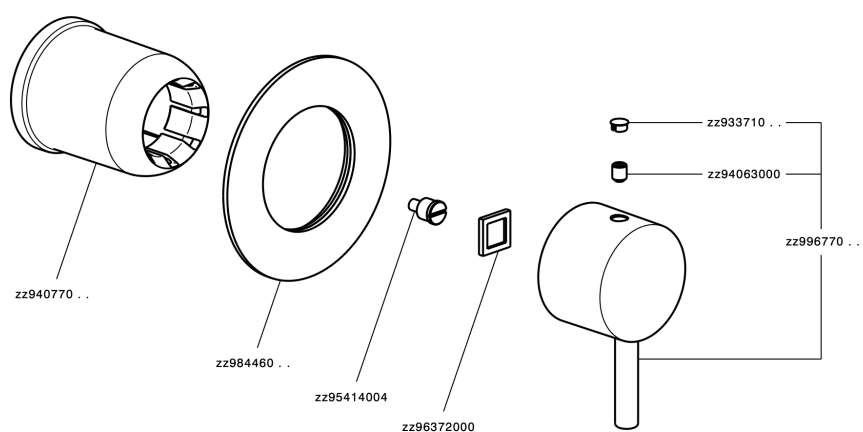

## Exposed part for concealed S.L. shower valve SLIM\_SM003000

SM003000

<https://en.cisal.it/exposed-part-for-concealed-s-l-shower-valve-slim-sm003000>

## Concealed single lever shower mixer CONCEALED\_ZA005300

ZA005300

<https://en.cisal.it/concealed-single-lever-shower-mixer-concealed-za005300>

2026-07-03