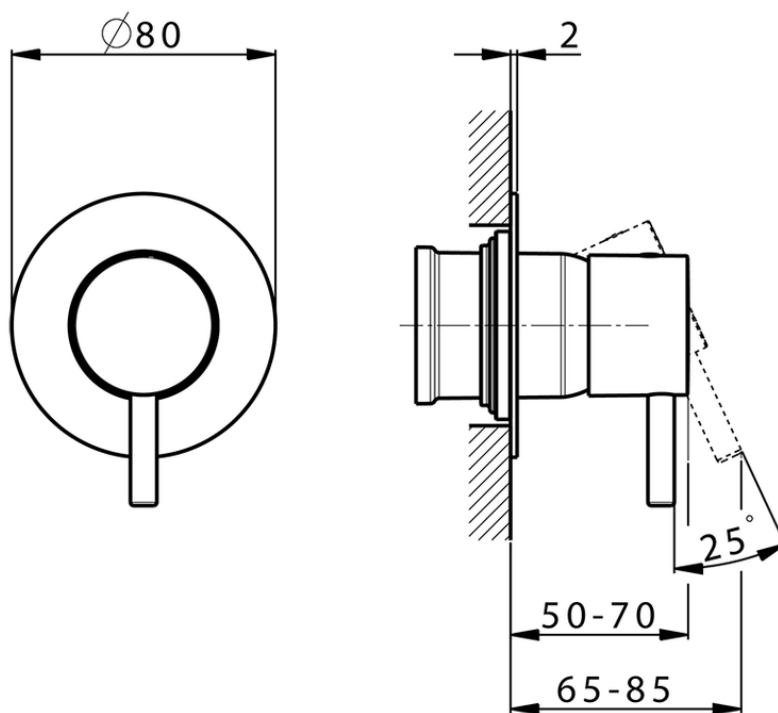

## Exposed part for concealed S.L. shower valve SLIM\_SM003000

SM003000

<https://en.cisal.it/exposed-part-for-concealed-s-l-shower-valve-slim-sm003000>

Piastra/Plate/Plaque/Platte/Placa

2-3mm: XX 27-47 YY 54-74

10mm: XX 16-40 YY 43-68

ZA005300

<https://en.cisal.it/concealed-single-lever-shower-mixer-concealed-za005300>

2026-04-26