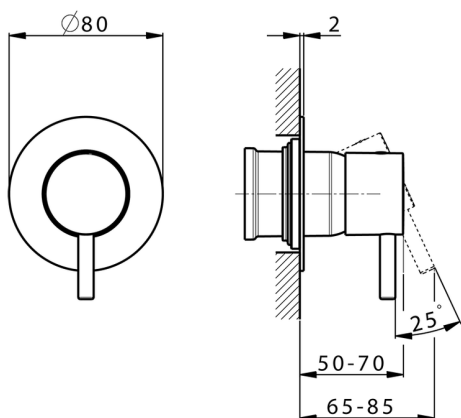

Exposed part for concealed S.L. shower valve SLIM_SM003000

MODEL **SM003000**

Exposed part for concealed S.L. shower valve, without concealed part, for item ZA005300

AVAILABLE FINISHINGS

-  **21** 21 Chrome
-  **2B** 2B Polished Nickel
-  **40** 40 Matt Black
-  **4Q** 4Q Matt White

CHARACTERISTICS

Installation **Concealed**
 Required concealed parts **ZA005300**

Exposed part for concealed S.L. shower valve SLIM_SM003000

SM003000

<https://en.cisal.it/exposed-part-for-concealed-s-l-shower-valve-slim-sm003000>

Concealed single lever shower mixer CONCEALED_ZA005300

MODEL **ZA005300**

Concealed single lever shower mixer, 1/2" concealed shower, without trim kit

AVAILABLE FINISHINGS

CHARACTERISTICS

Concealed **1**
 Cartridge Spare Parts **ZZ94035000**
35 mm Cartridge

Piastra/Plate/Plaque/Platte/Placa
 2-3mm: XX 27-47 YY 54-74
 10mm: XX 16-40 YY 43-68

2026-05-17