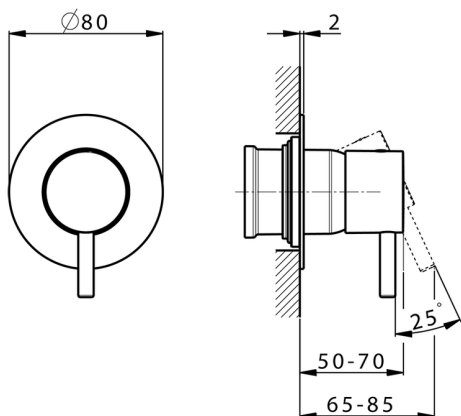

Exposed part for concealed S.L. shower valve SLIM_SM003000

MODEL **SM003000**

Exposed part for concealed S.L. shower valve, without concealed part, for item ZA005300

AVAILABLE FINISHINGS

-  **21** 21 Chrome
-  **2B** 2B Polished Nickel
-  **40** 40 Matt Black
-  **4Q** 4Q Matt White

CHARACTERISTICS

Installation **Concealed**
 Required concealed parts **ZA005300**

Exposed part for concealed S.L. shower valve SLIM_SM003000

SM003000

<https://en.cisal.it/exposed-part-for-concealed-s-l-shower-valve-slim-sm003000>

Concealed single lever shower mixer CONCEALED_ZA005300

MODEL **ZA005300**

Concealed single lever shower mixer, 1/2" concealed shower, without trim kit

AVAILABLE FINISHINGS

 **04** 04 Without finishing

CHARACTERISTICS

Concealed **1**
 Cartridge Spare Parts **ZZ94035000**
35 mm Cartridge

Piastra/Plate/Plaque/Platte/Placa
 2-3mm: XX 27-47 YY 54-74
 10mm: XX 16-40 YY 43-68

2026-04-26