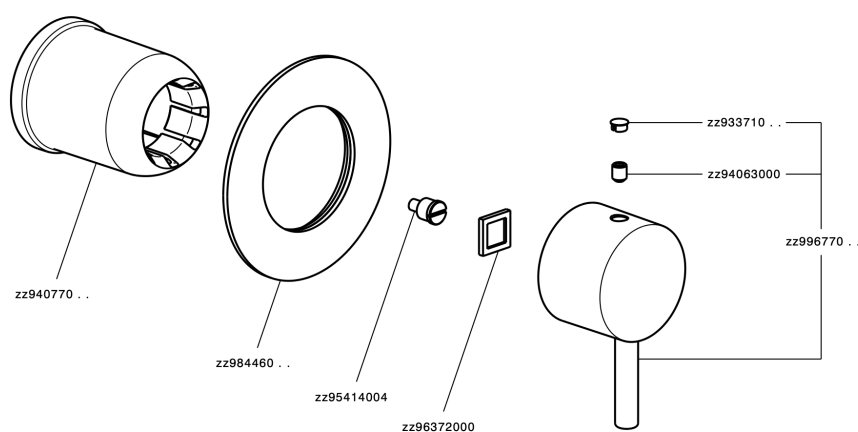

Exposed part for concealed S.L. shower valve SLIM_SM003000

MODEL **SM003000**

Exposed part for concealed S.L. shower valve, without concealed part, for item ZA005300

AVAILABLE FINISHINGS

-  **21** 21 Chrome
-  **2B** 2B Polished Nickel
-  **40** 40 Matt Black
-  **4Q** 4Q Matt White

CHARACTERISTICS

Installation **Concealed**
 Required concealed parts **ZA005300**

Exposed part for concealed S.L. shower valve SLIM_SM003000

SM003000

<https://en.cisal.it/exposed-part-for-concealed-s-l-shower-valve-slim-sm003000>

Concealed single lever shower mixer CONCEALED_ZA005300

MODEL **ZA005300**

Concealed single lever shower mixer, 1/2" concealed shower, without trim kit

AVAILABLE FINISHINGS

 **04** 04 Without finishing

CHARACTERISTICS

Concealed **1**
 Cartridge Spare Parts **ZZ94035000**
35 mm Cartridge

Piastra/Plate/Plaque/Platte/Placa
 2-3mm: XX 27-47 YY 54-74
 10mm: XX 16-40 YY 43-68

2026-04-26