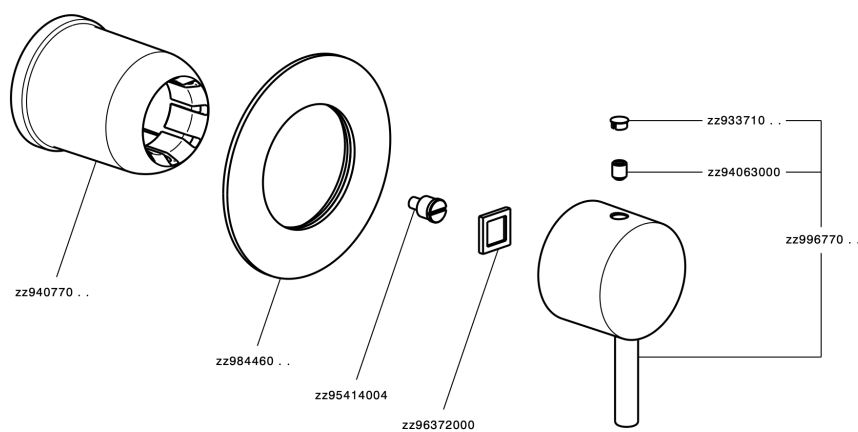

Exposed part for concealed S.L. shower valve SLIM_SM003000

MODEL **SM003000**

Exposed part for concealed S.L. shower valve, without concealed part, for item ZA005300

AVAILABLE FINISHINGS

-  **21** 21 Chrome
-  **2B** 2B Polished Nickel
-  **40** 40 Matt Black
-  **4Q** 4Q Matt White

CHARACTERISTICS

Installation **Concealed**
 Required concealed parts **ZA005300**

Exposed part for concealed S.L. shower valve SLIM_SM003000

SM003000

<https://en.cisal.it/exposed-part-for-concealed-s-l-shower-valve-slim-sm003000>

Concealed single lever shower mixer CONCEALED_ZA005300

MODEL **ZA005300**

Concealed single lever shower mixer, 1/2" concealed shower, without trim kit

AVAILABLE FINISHINGS

CHARACTERISTICS

Concealed **1**
 Cartridge Spare Parts **ZZ94035000**
35 mm Cartridge

Piastra/Plate/Plaque/Platte/Placa
 2-3mm: XX 27-47 YY 54-74
 10mm: XX 16-40 YY 43-68

2026-05-17