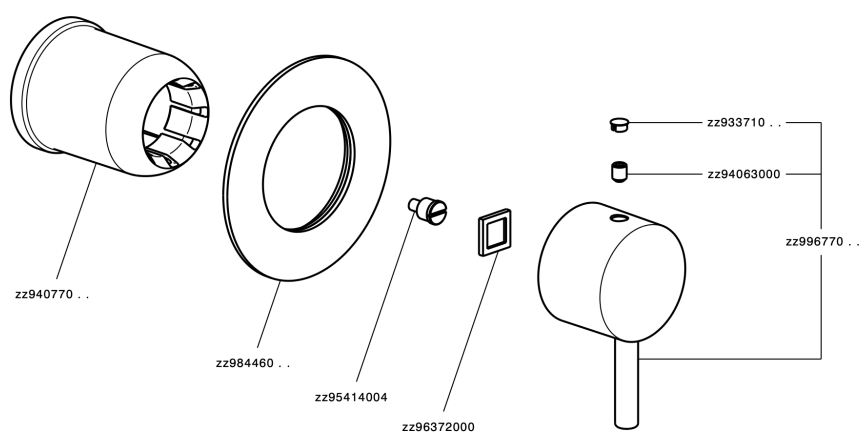

Exposed part for concealed S.L. shower valve SLIM_SM003000

SM003000

<https://en.cisal.it/exposed-part-for-concealed-s-l-shower-valve-slim-sm003000>

Concealed single lever shower mixer CONCEALED_ZA005300

ZA005300

<https://en.cisal.it/concealed-single-lever-shower-mixer-concealed-za005300>

2026-05-17