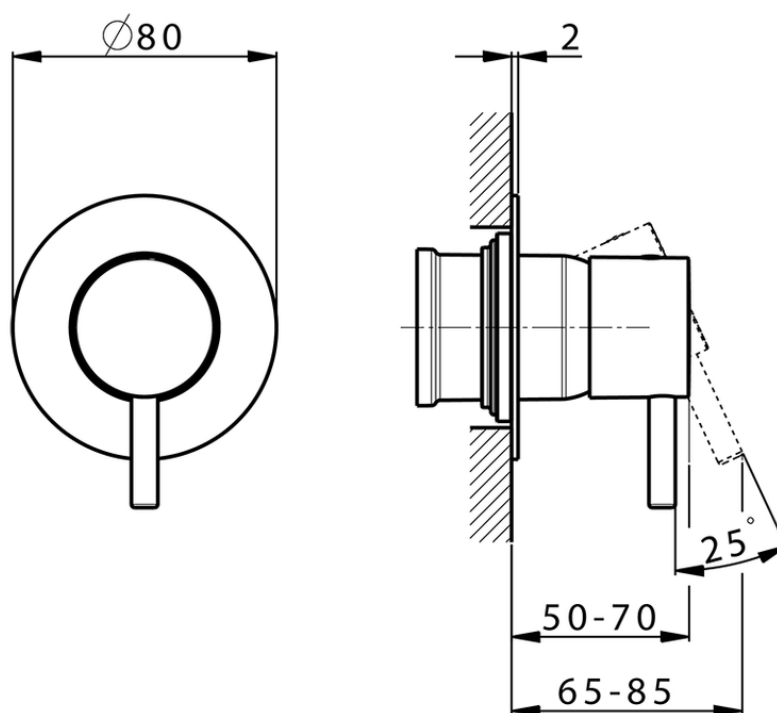

## Exposed part for concealed S.L. shower valve SLIM\_SM003000

SM003000

<https://en.cisal.it/exposed-part-for-concealed-s-l-shower-valve-slim-sm003000>

Piastra/Plate/Plaque/Platte/Placa

2-3mm: XX 27-47 YY 54-74

10mm: XX 16-40 YY 43-68

ZA005300

<https://en.cisal.it/concealed-single-lever-shower-mixer-concealed-za005300>

2026-06-13