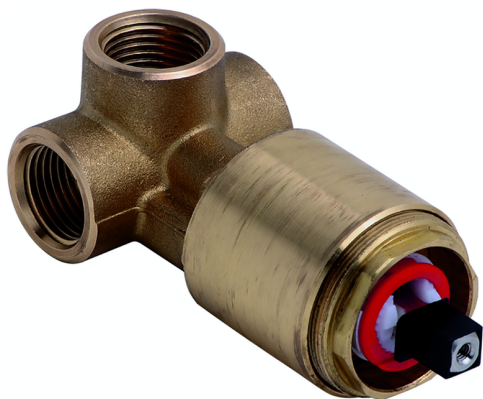

Exposed part for concealed S.L. shower valve SLIM_SM003000

MODEL **SM003000**

Exposed part for concealed S.L. shower valve, without concealed part, for item ZA005300

AVAILABLE FINISHINGS

-  **21** 21 Chrome
-  **2B** 2B Polished Nickel
-  **40** 40 Matt Black
-  **4Q** 4Q Matt White

CHARACTERISTICS

Installation **Concealed**
 Required concealed parts **ZA005300**

Exposed part for concealed S.L. shower valve SLIM_SM003000

SM003000

<https://en.cisal.it/exposed-part-for-concealed-s-l-shower-valve-slim-sm003000>

Concealed single lever shower mixer CONCEALED_ZA005300

MODEL **ZA005300**

Concealed single lever shower mixer, 1/2" concealed shower, without trim kit

AVAILABLE FINISHINGS

CHARACTERISTICS

Concealed **1**
 Cartridge Spare Parts **ZZ94035000**
35 mm Cartridge