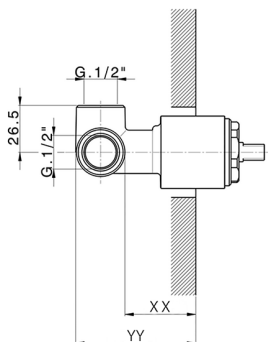

Exposed part for concealed S.L. shower valve SLIM_SM003000

MODEL **SM003000**

Exposed part for concealed S.L. shower valve, without concealed part, for item ZA005300

AVAILABLE FINISHINGS

-  **21** 21 Chrome
-  **2B** 2B Polished Nickel
-  **40** 40 Matt Black
-  **4Q** 4Q Matt White

CHARACTERISTICS

Installation **Concealed**
 Required concealed parts **ZA005300**

Exposed part for concealed S.L. shower valve SLIM_SM003000

SM003000

<https://en.cisal.it/exposed-part-for-concealed-s-l-shower-valve-slim-sm003000>

Concealed single lever shower mixer CONCEALED_ZA005300

MODEL **ZA005300**

Concealed single lever shower mixer, 1/2" concealed shower, without trim kit

AVAILABLE FINISHINGS

04 04 Without finishing

CHARACTERISTICS

Concealed **1**
 Cartridge Spare Parts **ZZ94035000**
35 mm Cartridge

Piastra/Plate/Plaque/Platte/Placa
 2-3mm: XX 27-47 YY 54-74
 10mm: XX 16-40 YY 43-68

2026-04-08