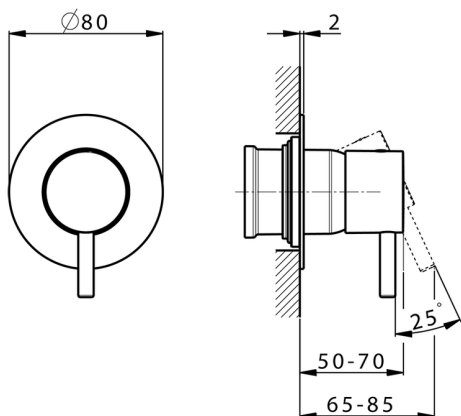

Exposed part for concealed S.L. shower valve SLIM_SM003000

MODEL **SM003000**

Exposed part for concealed S.L. shower valve, without concealed part, for item ZA005300

AVAILABLE FINISHINGS

-  **21** 21 Chrome
-  **2B** 2B Polished Nickel
-  **40** 40 Matt Black
-  **4Q** 4Q Matt White

CHARACTERISTICS

Installation **Concealed**
 Required concealed parts **ZA005300**

Exposed part for concealed S.L. shower valve SLIM_SM003000

SM003000

<https://en.cisal.it/exposed-part-for-concealed-s-l-shower-valve-slim-sm003000>

Concealed single lever shower mixer CONCEALED_ZA005300

MODEL **ZA005300**

Concealed single lever shower mixer, 1/2" concealed shower, without trim kit

AVAILABLE FINISHINGS

04 04 Without finishing

CHARACTERISTICS

Concealed **1**
 Cartridge Spare Parts **ZZ94035000**
35 mm Cartridge

Piastra/Plate/Plaque/Platte/Placa
 2-3mm: XX 27-47 YY 54-74
 10mm: XX 16-40 YY 43-68

2026-04-08