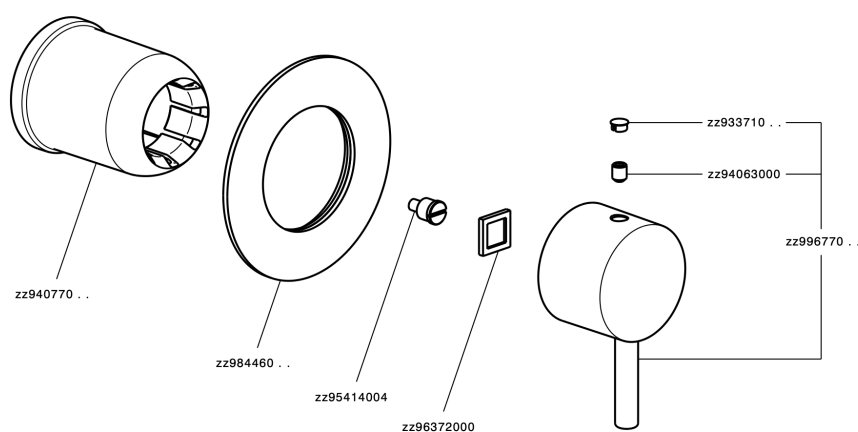

Exposed part for concealed S.L. shower valve SLIM_SM003000

MODEL **SM003000**

Exposed part for concealed S.L. shower valve, without concealed part, for item ZA005300

AVAILABLE FINISHINGS

-  **21** 21 Chrome
-  **2B** 2B Polished Nickel
-  **40** 40 Matt Black
-  **4Q** 4Q Matt White

CHARACTERISTICS

Installation **Concealed**
 Required concealed parts **ZA005300**

Exposed part for concealed S.L. shower valve SLIM_SM003000

SM003000

<https://en.cisal.it/exposed-part-for-concealed-s-l-shower-valve-slim-sm003000>

Concealed single lever shower mixer CONCEALED_ZA005300

MODEL **ZA005300**

Concealed single lever shower mixer, 1/2" concealed shower, without trim kit

AVAILABLE FINISHINGS

CHARACTERISTICS

Concealed **1**
 Cartridge Spare Parts **ZZ94035000**
35 mm Cartridge

Piastra/Plate/Plaque/Platte/Placa
 2-3mm: XX 27-47 YY 54-74
 10mm: XX 16-40 YY 43-68

2026-07-03