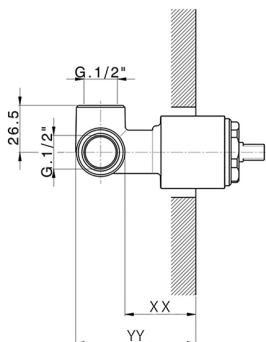

## Exposed part for concealed S.L. shower valve SLIM\_SM003000

SM003000

<https://en.cisal.it/exposed-part-for-concealed-s-l-shower-valve-slim-sm003000>

## Concealed single lever shower mixer CONCEALED\_ZA005300

MODEL **ZA005300**

Concealed single lever shower mixer, 1/2" concealed shower, without trim kit

AVAILABLE FINISHINGS

**04** 04 Without finishing

CHARACTERISTICS

Concealed **1**  
 Cartridge Spare Parts **ZZ94035000**  
**35 mm Cartridge**

Piastra/Plate/Plaque/Platte/Placa  
 2-3mm: XX 27-47 YY 54-74  
 10mm: XX 16-40 YY 43-68

2026-06-13