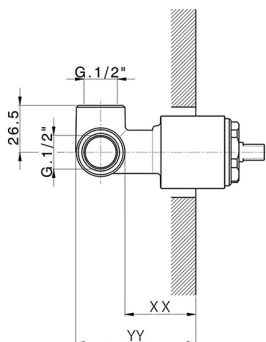

Exposed part for concealed S.L. shower valve SLIM_SM003000

MODEL **SM003000**

Exposed part for concealed S.L. shower valve, without concealed part, for item ZA005300

AVAILABLE FINISHINGS

-  **21** 21 Chrome
-  **2B** 2B Polished Nickel
-  **40** 40 Matt Black
-  **4Q** 4Q Matt White

CHARACTERISTICS

Installation **Concealed**
 Required concealed parts **ZA005300**

Exposed part for concealed S.L. shower valve SLIM_SM003000

SM003000

<https://en.cisal.it/exposed-part-for-concealed-s-l-shower-valve-slim-sm003000>

Concealed single lever shower mixer CONCEALED_ZA005300

MODEL **ZA005300**

Concealed single lever shower mixer, 1/2" concealed shower, without trim kit

AVAILABLE FINISHINGS

CHARACTERISTICS

Concealed **1**
 Cartridge Spare Parts **ZZ94035000**
35 mm Cartridge

Piastra/Plate/Plaque/Platte/Placa
 2-3mm: XX 27-47 YY 54-74
 10mm: XX 16-40 YY 43-68

2026-07-03