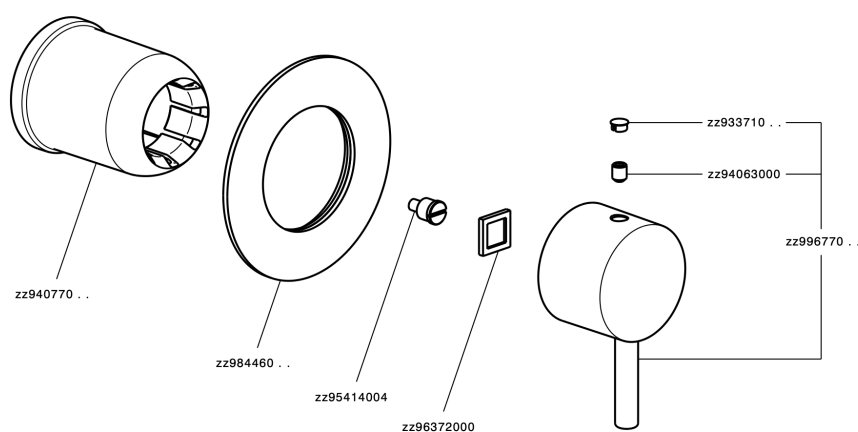

Exposed part for concealed S.L. shower valve SLIM_SM003000

MODEL **SM003000**

Exposed part for concealed S.L. shower valve, without concealed part, for item ZA005300

AVAILABLE FINISHINGS

-  **21** 21 Chrome
-  **2B** 2B Polished Nickel
-  **40** 40 Matt Black
-  **4Q** 4Q Matt White

CHARACTERISTICS

Installation **Concealed**
 Required concealed parts **ZA005300**

Exposed part for concealed S.L. shower valve SLIM_SM003000

SM003000

<https://en.cisal.it/exposed-part-for-concealed-s-l-shower-valve-slim-sm003000>

Concealed single lever shower mixer CONCEALED_ZA005300

MODEL **ZA005300**

Concealed single lever shower mixer, 1/2" concealed shower, without trim kit

AVAILABLE FINISHINGS

04 04 Without finishing

CHARACTERISTICS

Concealed **1**
 Cartridge Spare Parts **ZZ94035000**
35 mm Cartridge

Piastra/Plate/Plaque/Platte/Placa
 2-3mm: XX 27-47 YY 54-74
 10mm: XX 16-40 YY 43-68

2026-04-08