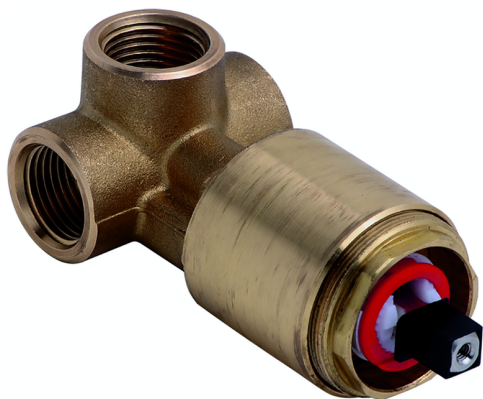

Exposed part for concealed S.L. shower valve SLIM_SM003000

MODEL **SM003000**

Exposed part for concealed S.L. shower valve, without concealed part, for item ZA005300

AVAILABLE FINISHINGS

-  **21** 21 Chrome
-  **2B** 2B Polished Nickel
-  **40** 40 Matt Black
-  **4Q** 4Q Matt White

CHARACTERISTICS

Installation **Concealed**
 Required concealed parts **ZA005300**

Exposed part for concealed S.L. shower valve SLIM_SM003000

SM003000

<https://en.cisal.it/exposed-part-for-concealed-s-l-shower-valve-slim-sm003000>

Concealed single lever shower mixer CONCEALED_ZA005300

MODEL **ZA005300**

Concealed single lever shower mixer, 1/2" concealed shower, without trim kit

AVAILABLE FINISHINGS

04 04 Without finishing

CHARACTERISTICS

Concealed **1**
 Cartridge Spare Parts **ZZ94035000**
35 mm Cartridge

Piastra/Plate/Plaque/Platte/Placa
 2-3mm: XX 27-47 YY 54-74
 10mm: XX 16-40 YY 43-68

2026-04-08