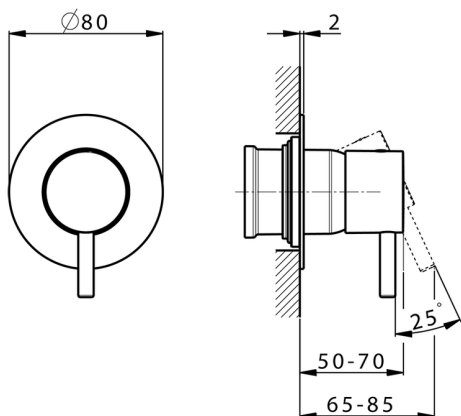

## Exposed part for concealed S.L. shower valve SLIM\_SM003000

MODEL **SM003000**

Exposed part for concealed S.L. shower valve, without concealed part, for item ZA005300

## Exposed part for concealed S.L. shower valve SLIM\_SM003000

SM003000

<https://en.cisal.it/exposed-part-for-concealed-s-l-shower-valve-slim-sm003000>

## Concealed single lever shower mixer CONCEALED\_ZA005300

MODEL **ZA005300**

Concealed single lever shower mixer, 1/2" concealed shower, without trim kit

AVAILABLE FINISHINGS

**04** 04 Without finishing

CHARACTERISTICS

Concealed **1**  
 Cartridge Spare Parts **ZZ94035000**  
**35 mm Cartridge**

Piastra/Plate/Plaque/Platte/Placa  
 2-3mm: XX 27-47 YY 54-74  
 10mm: XX 16-40 YY 43-68

2026-06-13