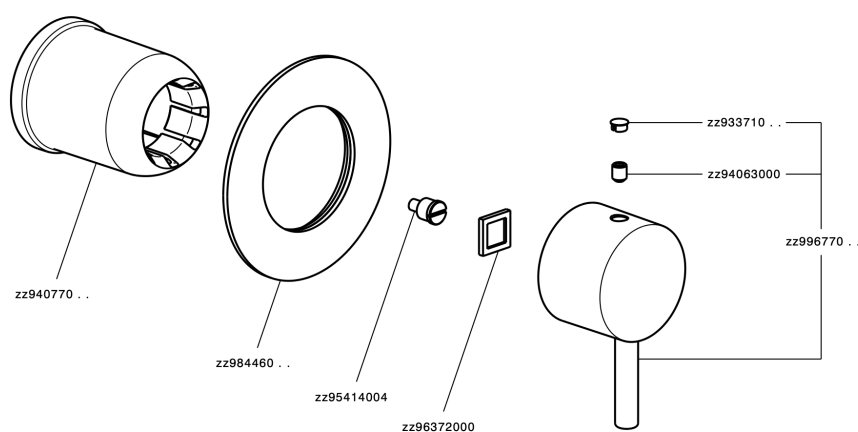

Exposed part for concealed S.L. shower valve SLIM_SM003000

SM003000

<https://en.cisal.it/exposed-part-for-concealed-s-l-shower-valve-slim-sm003000>