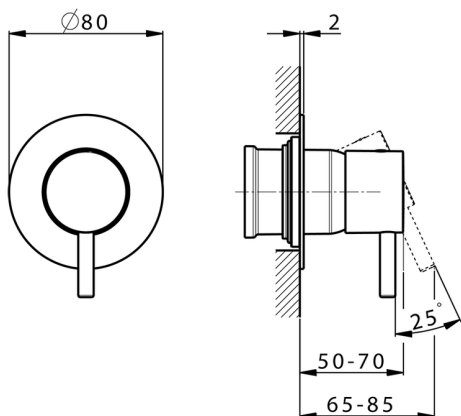

Exposed part for concealed S.L. shower valve SLIM_SM003000

MODEL **SM003000**

Exposed part for concealed S.L. shower valve, without concealed part, for item ZA005300

AVAILABLE FINISHINGS

-  **21** 21 Chrome
-  **2B** 2B Polished Nickel
-  **40** 40 Matt Black
-  **4Q** 4Q Matt White

CHARACTERISTICS

Installation **Concealed**
 Required concealed parts **ZA005300**

Exposed part for concealed S.L. shower valve SLIM_SM003000

SM003000

<https://en.cisal.it/exposed-part-for-concealed-s-l-shower-valve-slim-sm003000>

Concealed single lever shower mixer CONCEALED_ZA005300

MODEL **ZA005300**

Concealed single lever shower mixer, 1/2" concealed shower, without trim kit

AVAILABLE FINISHINGS

CHARACTERISTICS

Concealed **1**
 Cartridge Spare Parts **ZZ94035000**
35 mm Cartridge

Piastra/Plate/Plaque/Platte/Placa
 2-3mm: XX 27-47 YY 54-74
 10mm: XX 16-40 YY 43-68

2026-07-03