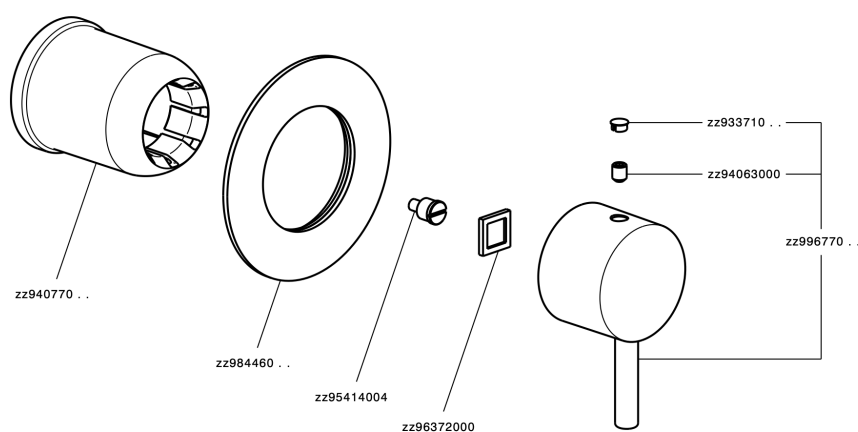

Exposed part for concealed S.L. shower valve SLIM_SM003000

SM003000

<https://en.cisal.it/exposed-part-for-concealed-s-l-shower-valve-slim-sm003000>

Concealed single lever shower mixer CONCEALED_ZA005300

ZA005300

<https://en.cisal.it/concealed-single-lever-shower-mixer-concealed-za005300>

2026-06-14