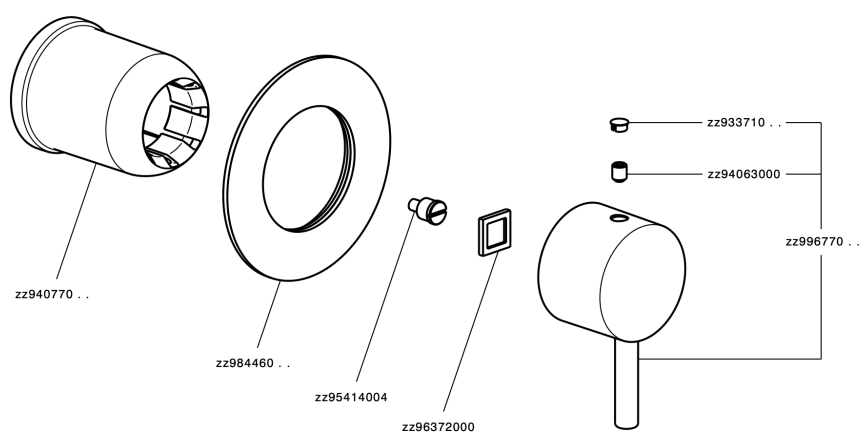

Exposed part for concealed S.L. shower valve SLIM_SM003000

SM003000

<https://en.cisal.it/exposed-part-for-concealed-s-l-shower-valve-slim-sm003000>

Concealed single lever shower mixer CONCEALED_ZA005300

ZA005300

<https://en.cisal.it/concealed-single-lever-shower-mixer-concealed-za005300>

2026-04-08