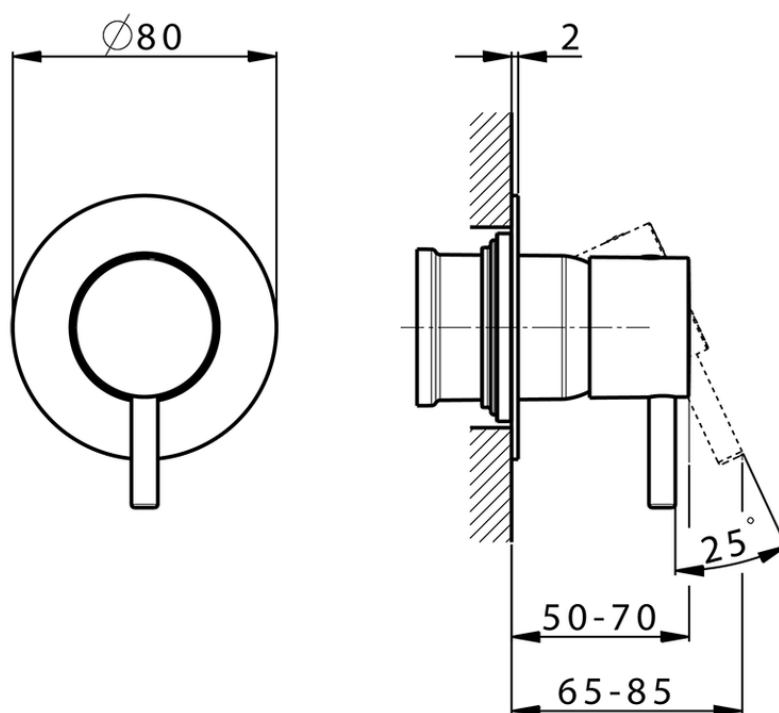

Exposed part for concealed S.L. shower valve SLIM_SM003000

SM003000

<https://en.cisal.it/exposed-part-for-concealed-s-l-shower-valve-slim-sm003000>

Piastra/Plate/Plaque/Platte/Placa

2-3mm: XX 27-47 YY 54-74

10mm: XX 16-40 YY 43-68

ZA005300

<https://en.cisal.it/concealed-single-lever-shower-mixer-concealed-za005300>

2026-06-13