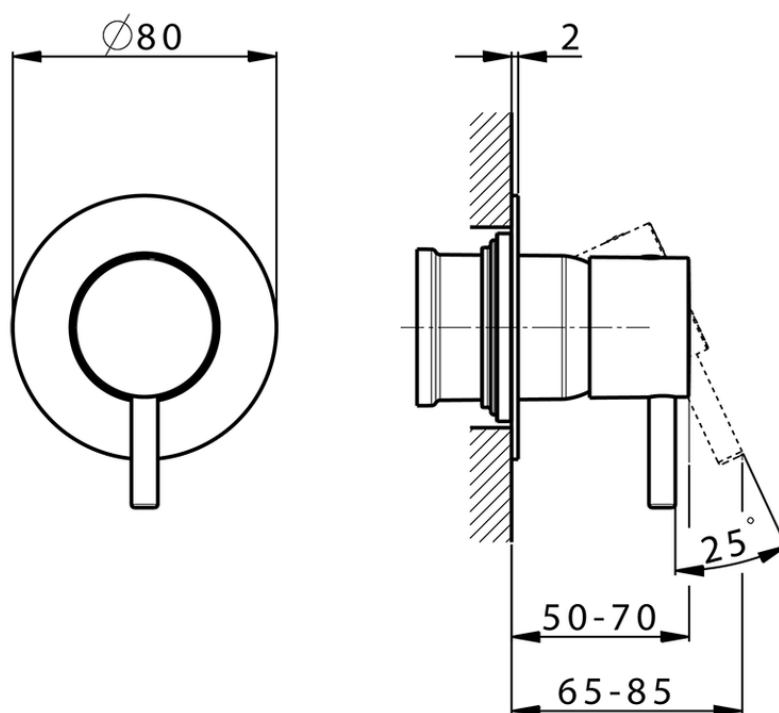

Exposed part for concealed S.L. shower valve SLIM_SM003000

SM003000

<https://en.cisal.it/exposed-part-for-concealed-s-l-shower-valve-slim-sm003000>

Piastra/Plate/Plaque/Platte/Placa

2-3mm: XX 27-47 YY 54-74

10mm: XX 16-40 YY 43-68

ZA005300

<https://en.cisal.it/concealed-single-lever-shower-mixer-concealed-za005300>

2026-06-14