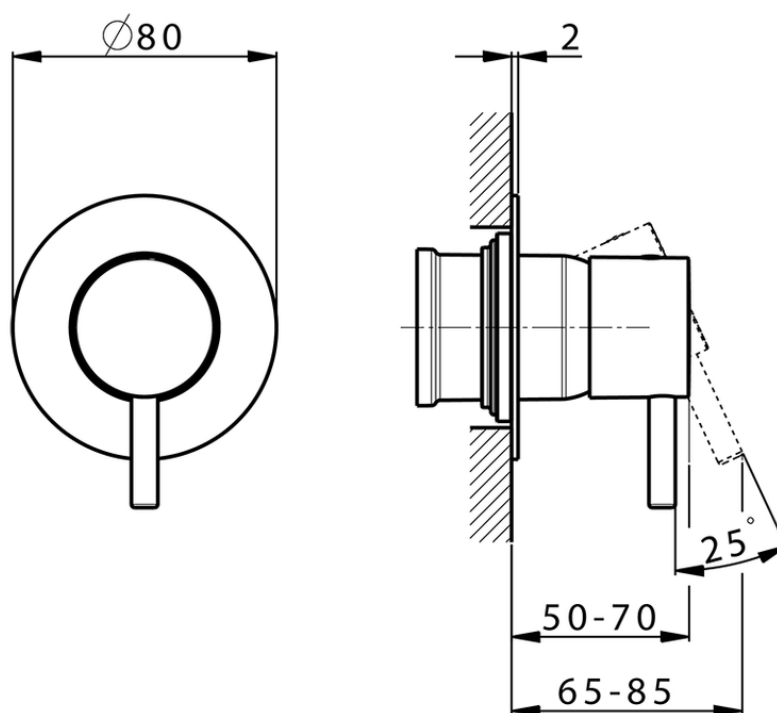

## Exposed part for concealed S.L. shower valve SLIM\_SM003000

SM003000

<https://en.cisal.it/exposed-part-for-concealed-s-l-shower-valve-slim-sm003000>

Piastra/Plate/Plaque/Platte/Placa

2-3mm: XX 27-47 YY 54-74

10mm: XX 16-40 YY 43-68

ZA005300

<https://en.cisal.it/concealed-single-lever-shower-mixer-concealed-za005300>

2026-04-26