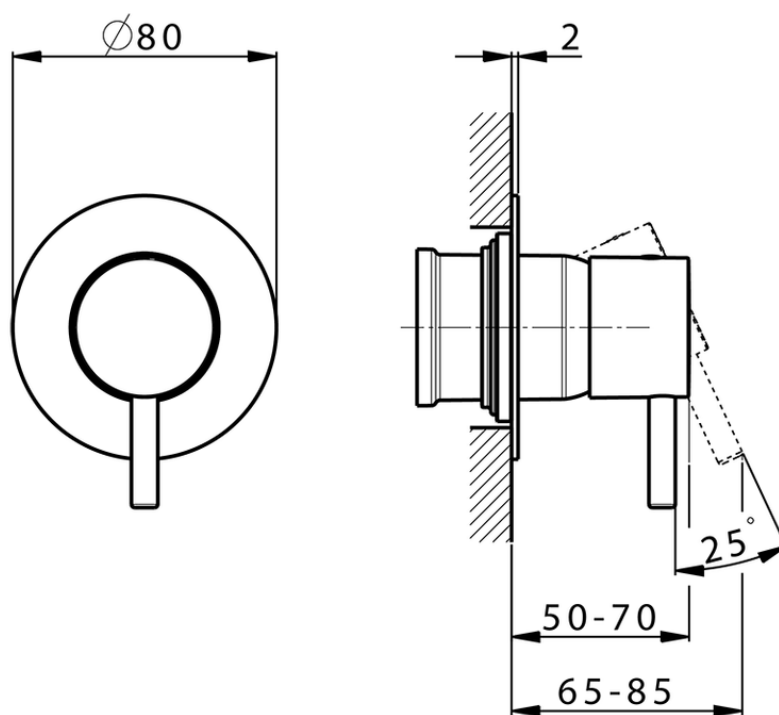

Exposed part for concealed S.L. shower valve SLIM_SM003000

SM003000

<https://en.cisal.it/exposed-part-for-concealed-s-l-shower-valve-slim-sm003000>

Piastra/Plate/Plaque/Platte/Placa

2-3mm: XX 27-47 YY 54-74

10mm: XX 16-40 YY 43-68

ZA005300

<https://en.cisal.it/concealed-single-lever-shower-mixer-concealed-za005300>

2026-04-06