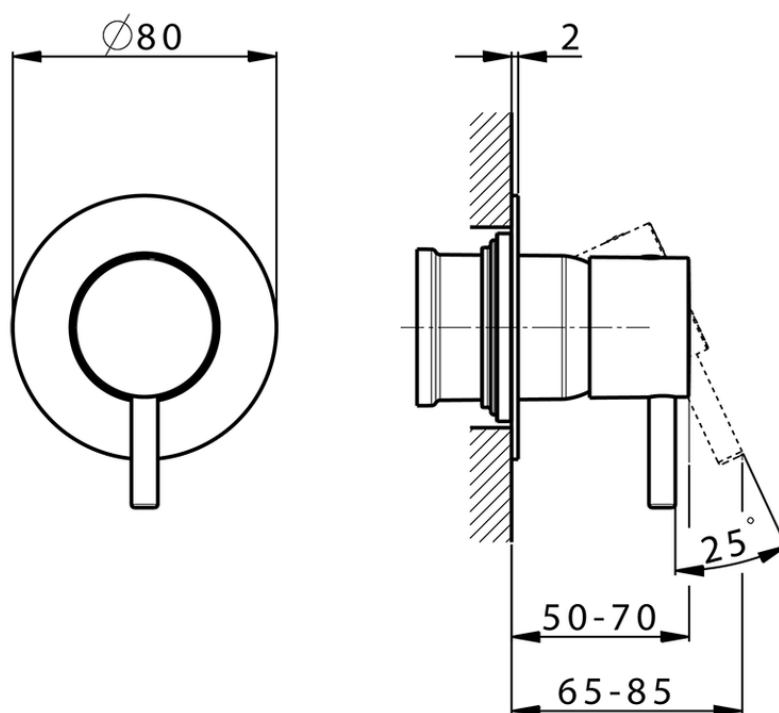

Exposed part for concealed S.L. shower valve SLIM_SM003000

SM003000

<https://en.cisal.it/exposed-part-for-concealed-s-l-shower-valve-slim-sm003000>

Piastra/Plate/Plaque/Platte/Placa

2-3mm: XX 27-47 YY 54-74

10mm: XX 16-40 YY 43-68

ZA005300

<https://en.cisal.it/concealed-single-lever-shower-mixer-concealed-za005300>

2026-05-17