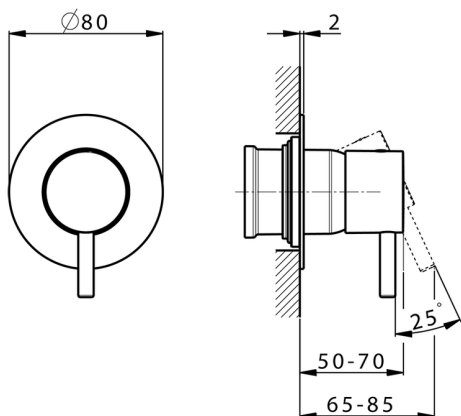

## Exposed part for concealed S.L. shower valve SLIM\_SM003000

MODEL **SM003000**

Exposed part for concealed S.L. shower valve, without concealed part, for item ZA005300

## Exposed part for concealed S.L. shower valve SLIM\_SM003000

SM003000

<https://en.cisal.it/exposed-part-for-concealed-s-l-shower-valve-slim-sm003000>

## Concealed single lever shower mixer CONCEALED\_ZA005300

MODEL **ZA005300**

Concealed single lever shower mixer, 1/2" concealed shower, without trim kit

AVAILABLE FINISHINGS

CHARACTERISTICS

Concealed **1**  
 Cartridge Spare Parts **ZZ94035000**  
**35 mm Cartridge**

Piastra/Plate/Plaque/Platte/Placa  
 2-3mm: XX 27-47 YY 54-74  
 10mm: XX 16-40 YY 43-68

2026-06-16