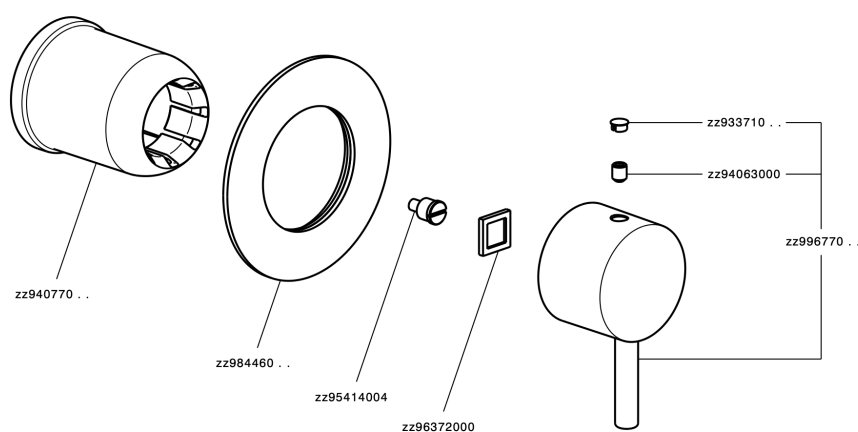

Exposed part for concealed S.L. shower valve SLIM_SM003000

MODEL **SM003000**

Exposed part for concealed S.L. shower valve, without concealed part, for item ZA005300

AVAILABLE FINISHINGS

-  **21** 21 Chrome
-  **2B** 2B Polished Nickel
-  **40** 40 Matt Black
-  **4Q** 4Q Matt White

CHARACTERISTICS

Installation **Concealed**
 Required concealed parts **ZA005300**

Exposed part for concealed S.L. shower valve SLIM_SM003000

SM003000

<https://en.cisal.it/exposed-part-for-concealed-s-l-shower-valve-slim-sm003000>

Concealed single lever shower mixer CONCEALED_ZA005300

MODEL **ZA005300**

Concealed single lever shower mixer, 1/2" concealed shower, without trim kit

AVAILABLE FINISHINGS

04 04 Without finishing

CHARACTERISTICS

Concealed **1**
 Cartridge Spare Parts **ZZ94035000**
35 mm Cartridge

Piastra/Plate/Plaque/Platte/Placa
 2-3mm: XX 27-47 YY 54-74
 10mm: XX 16-40 YY 43-68

2026-05-17