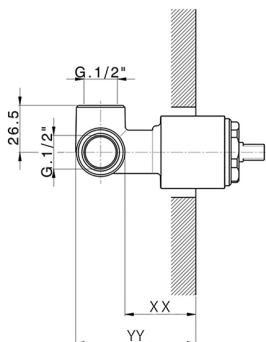

Exposed part for concealed S.L. shower valve SLIM_SM003000

MODEL **SM003000**

Exposed part for concealed S.L. shower valve, without concealed part, for item ZA005300

AVAILABLE FINISHINGS

-  **21** 21 Chrome
-  **2B** 2B Polished Nickel
-  **40** 40 Matt Black
-  **4Q** 4Q Matt White

CHARACTERISTICS

Installation **Concealed**
 Required concealed parts **ZA005300**

Exposed part for concealed S.L. shower valve SLIM_SM003000

SM003000

<https://en.cisal.it/exposed-part-for-concealed-s-l-shower-valve-slim-sm003000>

Concealed single lever shower mixer CONCEALED_ZA005300

MODEL **ZA005300**

Concealed single lever shower mixer, 1/2" concealed shower, without trim kit

AVAILABLE FINISHINGS

04 04 Without finishing

CHARACTERISTICS

Concealed **1**
 Cartridge Spare Parts **ZZ94035000**
35 mm Cartridge

Piastra/Plate/Plaque/Platte/Placa
 2-3mm: XX 27-47 YY 54-74
 10mm: XX 16-40 YY 43-68

2026-04-06