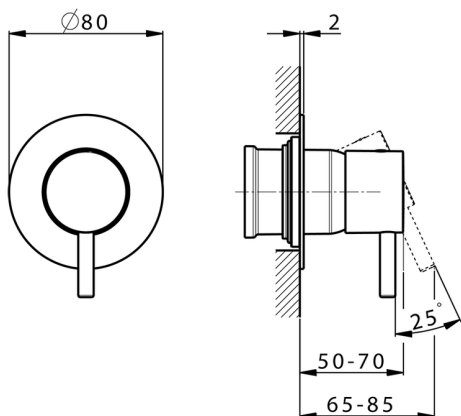

Exposed part for concealed S.L. shower valve SLIM_SM003000

MODEL **SM003000**

Exposed part for concealed S.L. shower valve, without concealed part, for item ZA005300

AVAILABLE FINISHINGS

-  **21** 21 Chrome
-  **2B** 2B Polished Nickel
-  **40** 40 Matt Black
-  **4Q** 4Q Matt White

CHARACTERISTICS

Installation **Concealed**
 Required concealed parts **ZA005300**

Exposed part for concealed S.L. shower valve SLIM_SM003000

SM003000

<https://en.cisal.it/exposed-part-for-concealed-s-l-shower-valve-slim-sm003000>

Concealed single lever shower mixer CONCEALED_ZA005300

MODEL **ZA005300**

Concealed single lever shower mixer, 1/2" concealed shower, without trim kit

AVAILABLE FINISHINGS

04 04 Without finishing

CHARACTERISTICS

Concealed **1**
 Cartridge Spare Parts **ZZ94035000**
35 mm Cartridge

Piastra/Plate/Plaque/Platte/Placa
 2-3mm: XX 27-47 YY 54-74
 10mm: XX 16-40 YY 43-68

2026-05-17