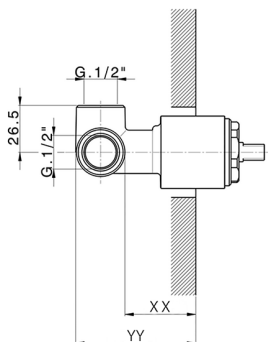

Exposed part for concealed S.L. shower valve SLIM_SM003000

MODEL **SM003000**

Exposed part for concealed S.L. shower valve, without concealed part, for item ZA005300

AVAILABLE FINISHINGS

-  **21** 21 Chrome
-  **2B** 2B Polished Nickel
-  **40** 40 Matt Black
-  **4Q** 4Q Matt White

CHARACTERISTICS

Installation **Concealed**
 Required concealed parts **ZA005300**

Exposed part for concealed S.L. shower valve SLIM_SM003000

SM003000

<https://en.cisal.it/exposed-part-for-concealed-s-l-shower-valve-slim-sm003000>

Concealed single lever shower mixer CONCEALED_ZA005300

MODEL **ZA005300**

Concealed single lever shower mixer, 1/2" concealed shower, without trim kit

AVAILABLE FINISHINGS

04 04 Without finishing

CHARACTERISTICS

Concealed **1**
 Cartridge Spare Parts **ZZ94035000**
35 mm Cartridge

Piastra/Plate/Plaque/Platte/Placa
 2-3mm: XX 27-47 YY 54-74
 10mm: XX 16-40 YY 43-68

2026-05-17