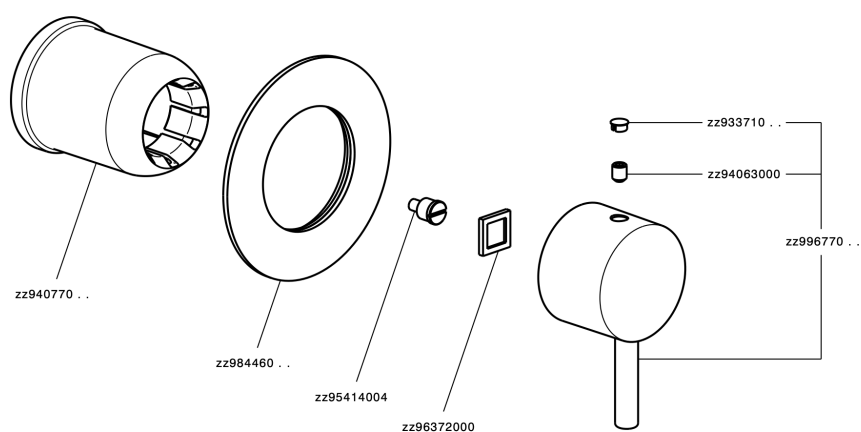

## Exposed part for concealed S.L. shower valve SLIM\_SM003000

MODEL **SM003000**

Exposed part for concealed S.L. shower valve, without concealed part, for item ZA005300

## Exposed part for concealed S.L. shower valve SLIM\_SM003000

SM003000

<https://en.cisal.it/exposed-part-for-concealed-s-l-shower-valve-slim-sm003000>

## Concealed single lever shower mixer CONCEALED\_ZA005300

MODEL **ZA005300**

Concealed single lever shower mixer, 1/2" concealed shower, without trim kit

AVAILABLE FINISHINGS

CHARACTERISTICS

Concealed **1**  
 Cartridge Spare Parts **ZZ94035000**  
**35 mm Cartridge**

Piastra/Plate/Plaque/Platte/Placa  
 2-3mm: XX 27-47 YY 54-74  
 10mm: XX 16-40 YY 43-68

2026-06-16