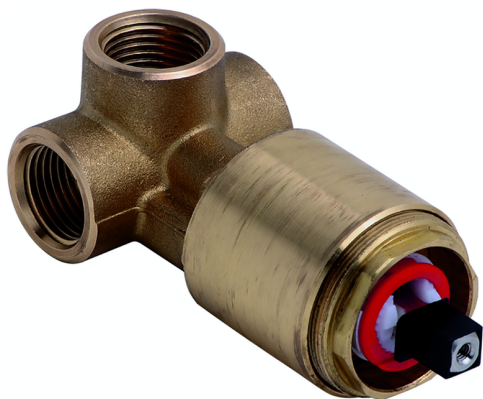

Exposed part for concealed S.L. shower valve SLIM_SM003000

MODEL **SM003000**

Exposed part for concealed S.L. shower valve, without concealed part, for item ZA005300

AVAILABLE FINISHINGS

-  **21** 21 Chrome
-  **2B** 2B Polished Nickel
-  **40** 40 Matt Black
-  **4Q** 4Q Matt White

CHARACTERISTICS

Installation **Concealed**
 Required concealed parts **ZA005300**

Exposed part for concealed S.L. shower valve SLIM_SM003000

SM003000

<https://en.cisal.it/exposed-part-for-concealed-s-l-shower-valve-slim-sm003000>

Concealed single lever shower mixer CONCEALED_ZA005300

MODEL **ZA005300**

Concealed single lever shower mixer, 1/2" concealed shower, without trim kit

AVAILABLE FINISHINGS

04 04 Without finishing

CHARACTERISTICS

Concealed **1**
 Cartridge Spare Parts **ZZ94035000**
35 mm Cartridge

Piastra/Plate/Plaque/Platte/Placa
 2-3mm: XX 27-47 YY 54-74
 10mm: XX 16-40 YY 43-68

2026-05-17