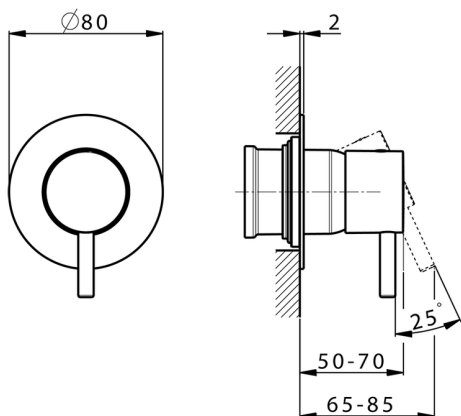

Exposed part for concealed S.L. shower valve SLIM_SM003000

MODEL **SM003000**

Exposed part for concealed S.L. shower valve, without concealed part, for item ZA005300

AVAILABLE FINISHINGS

-  **21** 21 Chrome
-  **2B** 2B Polished Nickel
-  **40** 40 Matt Black
-  **4Q** 4Q Matt White

CHARACTERISTICS

Installation **Concealed**
 Required concealed parts **ZA005300**

Exposed part for concealed S.L. shower valve SLIM_SM003000

SM003000

<https://en.cisal.it/exposed-part-for-concealed-s-l-shower-valve-slim-sm003000>

Concealed single lever shower mixer CONCEALED_ZA005300

MODEL **ZA005300**

Concealed single lever shower mixer, 1/2" concealed shower, without trim kit

AVAILABLE FINISHINGS

04 04 Without finishing

CHARACTERISTICS

Concealed **1**
 Cartridge Spare Parts **ZZ94035000**
35 mm Cartridge

Piastra/Plate/Plaque/Platte/Placa
 2-3mm: XX 27-47 YY 54-74
 10mm: XX 16-40 YY 43-68

2026-04-06