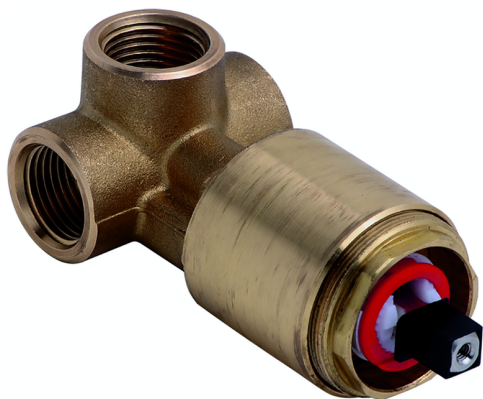

Exposed part for concealed S.L. shower valve SLIM_SM003000

MODEL **SM003000**

Exposed part for concealed S.L. shower valve, without concealed part, for item ZA005300

AVAILABLE FINISHINGS

-  **21** 21 Chrome
-  **2B** 2B Polished Nickel
-  **40** 40 Matt Black
-  **4Q** 4Q Matt White

CHARACTERISTICS

Installation **Concealed**
 Required concealed parts **ZA005300**

Exposed part for concealed S.L. shower valve SLIM_SM003000

SM003000

<https://en.cisal.it/exposed-part-for-concealed-s-l-shower-valve-slim-sm003000>

Concealed single lever shower mixer CONCEALED_ZA005300

MODEL **ZA005300**

Concealed single lever shower mixer, 1/2" concealed shower, without trim kit

AVAILABLE FINISHINGS

04 04 Without finishing

CHARACTERISTICS

Concealed **1**
 Cartridge Spare Parts **ZZ94035000**
35 mm Cartridge

Piastra/Plate/Plaque/Platte/Placa
 2-3mm: XX 27-47 YY 54-74
 10mm: XX 16-40 YY 43-68

2026-04-06