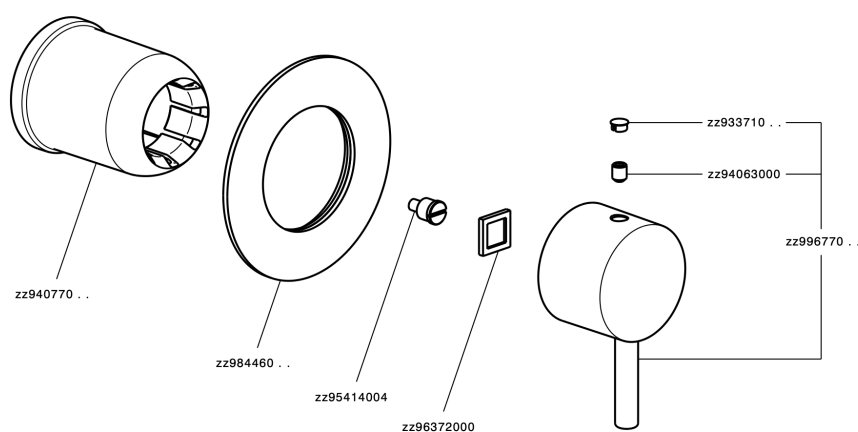

Exposed part for concealed S.L. shower valve SLIM_SM003000

MODEL **SM003000**

Exposed part for concealed S.L. shower valve, without concealed part, for item ZA005300

AVAILABLE FINISHINGS

-  **21** 21 Chrome
-  **2B** 2B Polished Nickel
-  **40** 40 Matt Black
-  **4Q** 4Q Matt White

CHARACTERISTICS

Installation **Concealed**
 Required concealed parts **ZA005300**

Exposed part for concealed S.L. shower valve SLIM_SM003000

SM003000

<https://en.cisal.it/exposed-part-for-concealed-s-l-shower-valve-slim-sm003000>

Concealed single lever shower mixer CONCEALED_ZA005300

MODEL **ZA005300**

Concealed single lever shower mixer, 1/2" concealed shower, without trim kit

AVAILABLE FINISHINGS

04 04 Without finishing

CHARACTERISTICS

Concealed **1**
 Cartridge Spare Parts **ZZ94035000**
35 mm Cartridge

Piastra/Plate/Plaque/Platte/Placa
 2-3mm: XX 27-47 YY 54-74
 10mm: XX 16-40 YY 43-68

2026-04-06