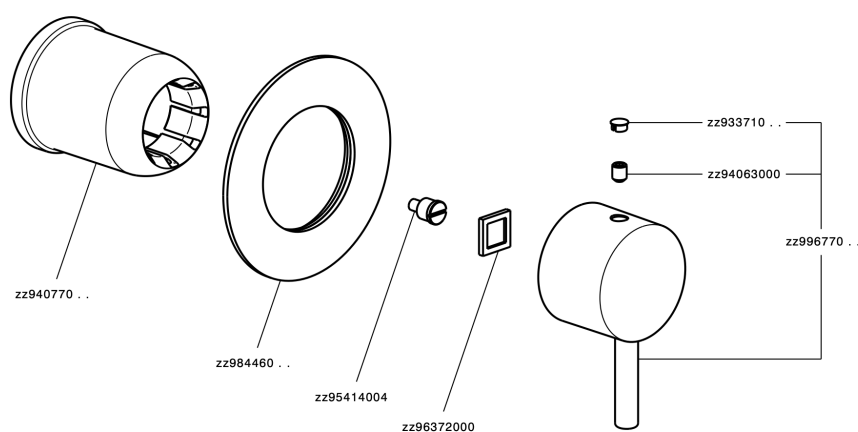

Exposed part for concealed S.L. shower valve SLIM_SM003000

SM003000

<https://en.cisal.it/exposed-part-for-concealed-s-l-shower-valve-slim-sm003000>

Concealed single lever shower mixer CONCEALED_ZA005300

ZA005300

<https://en.cisal.it/concealed-single-lever-shower-mixer-concealed-za005300>

2026-04-06