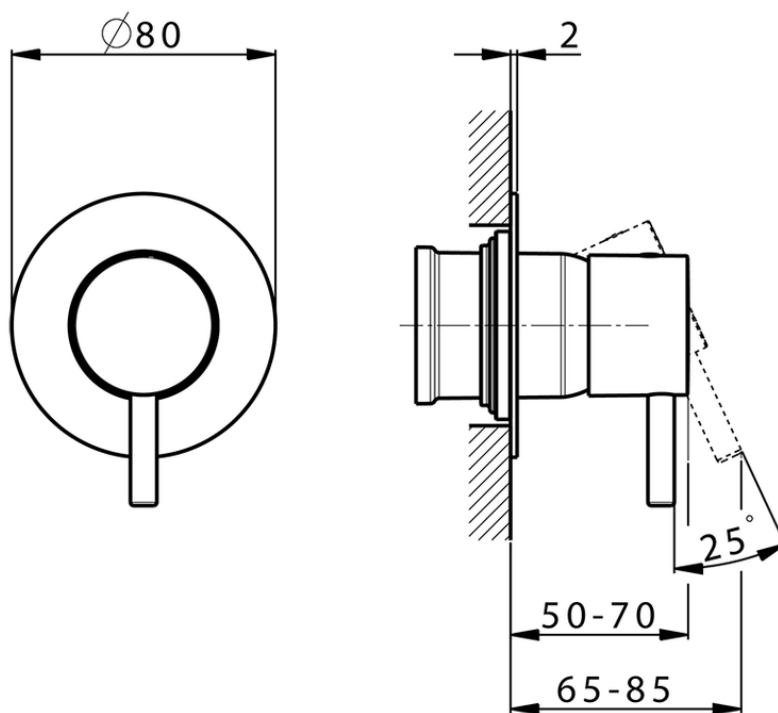

## Exposed part for concealed S.L. shower valve SLIM\_SM003000

SM003000

<https://en.cisal.it/exposed-part-for-concealed-s-l-shower-valve-slim-sm003000>

Piastra/Plate/Plaque/Platte/Placa

2-3mm: XX 27-47 YY 54-74

10mm: XX 16-40 YY 43-68

ZA005300

<https://en.cisal.it/concealed-single-lever-shower-mixer-concealed-za005300>

2026-05-17