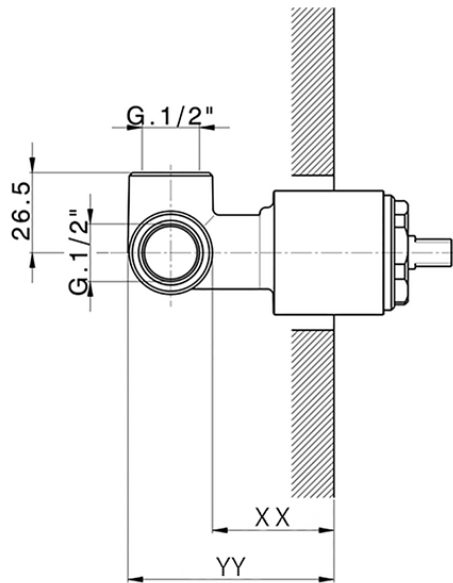

## Exposed part for concealed S.L. shower valve SLIM\_SM003000

SM003000

<https://en.cisal.it/exposed-part-for-concealed-s-l-shower-valve-slim-sm003000>

Piastra/Plate/Plaque/Platte/Placa

2-3mm: XX 27-47 YY 54-74

10mm: XX 16-40 YY 43-68

ZA005300

<https://en.cisal.it/concealed-single-lever-shower-mixer-concealed-za005300>

2026-05-17