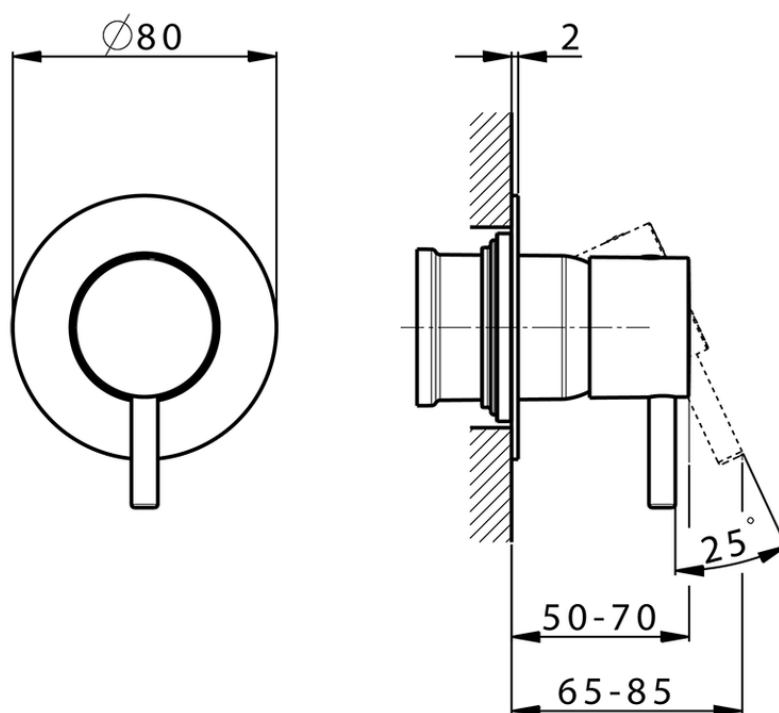

Exposed part for concealed S.L. shower valve SLIM_SM003000

SM003000

<https://en.cisal.it/exposed-part-for-concealed-s-l-shower-valve-slim-sm003000>

Piastra/Plate/Plaque/Platte/Placa

2-3mm: XX 27-47 YY 54-74

10mm: XX 16-40 YY 43-68

ZA005300

<https://en.cisal.it/concealed-single-lever-shower-mixer-concealed-za005300>

2026-04-06