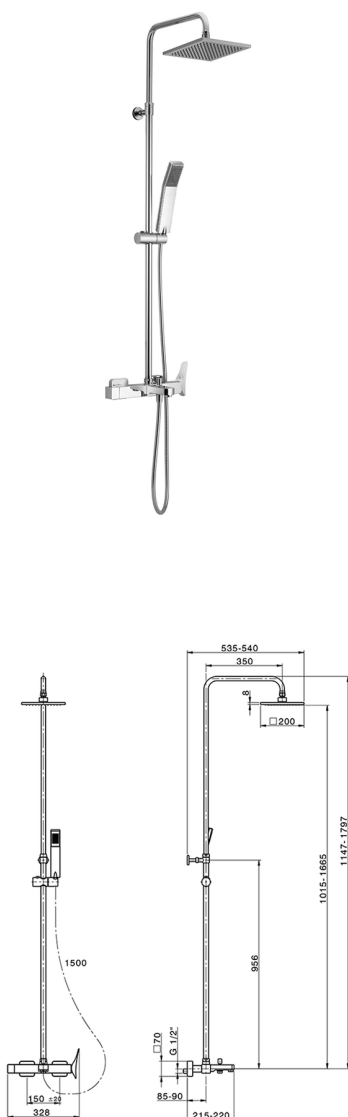

3-functions single lever bath set ROADSTER ACCENT_RA004120

MODEL **RA004120**

3-functions single lever bath set, 2 outlet devia stop, adjustable riser column, sliding shower bracket, 42x18 mm ABS Quad one spray handshower, 200x200 BRASS Square headshower, 150 cm smooth SUPREME Flexible Hose

AVAILABLE FINISHINGS

CHARACTERISTICS

Cartridge Spare Parts **ZZ96799000**

35 mm Cartridge

EcoStop

EcoStop feature limits water flow to approximately 50% of maximum output with one point of resistance on setting. Push slightly past the middle stop only when full water output is required. This will save water up to 50%.

DeviaStop

The Cisal Devia Stop technology allows to adjust the water flow and to direct it to the selected output point (overhead soaker, hand shower, etc).

2024-12-22