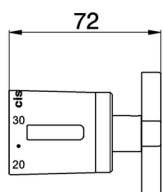

## Handle 'BQ' SPARE PARTS\_ZZ945980

MODEL **ZZ945980**

Handle 'BQ', temperature adjustment

AVAILABLE FINISHINGS

CHARACTERISTICS

2026-04-30