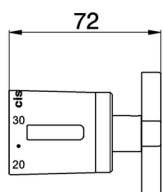

Handle 'BQ' SPARE PARTS_ZZ945980

MODEL **ZZ945980**

Handle 'BQ', temperature adjustment

AVAILABLE FINISHINGS

CHARACTERISTICS

2026-04-08