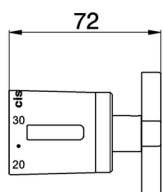

## Handle 'BQ' SPARE PARTS\_ZZ945980

MODEL **ZZ945980**

Handle 'BQ', temperature adjustment

AVAILABLE FINISHINGS

CHARACTERISTICS

2026-06-13