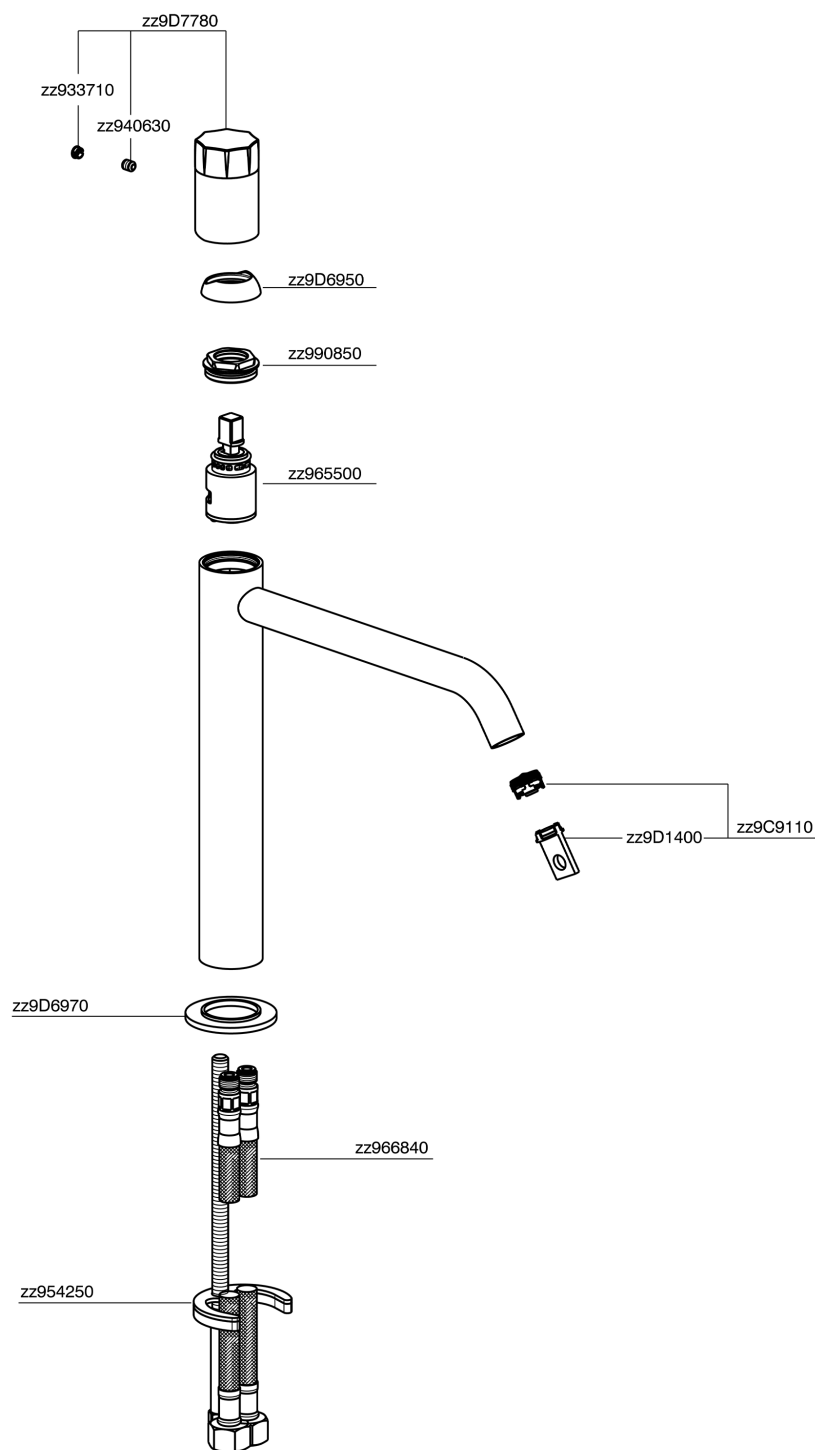

Single lever tall washbasin mixer MARBLE X32_X5003544

MODEL **X5003544**

Single lever tall washbasin mixer, without automatic pop up waste, G.3/8" Stainless Steel Flexible, with marble lever, Inox AISI 316L

AVAILABLE FINISHINGS

5X 5X Brushed Stainless Steel/Marquina Black Ma

CHARACTERISTICS

Cartridge Spare Parts **ZZ96550000**

25 mm Cartridge

Single lever tall washbasin mixer MARBLE X32_X5003544

X5003544

<https://en.cisal.it/single-lever-tall-washbasin-mixer-marble-x32-x5003544>