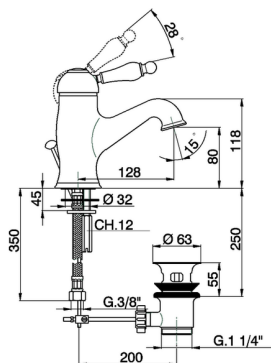

Single lever washbasin mixer ARCANA EMPRESS_EM000510

MODEL **EM000510**

Single lever washbasin mixer, with automatic 1"1/4 automatic pop-up waste, G.3/8" stainless steel flexible hose

AVAILABLE FINISHINGS

- 
21 21 Chrome
- 
24 24 Gold
- 
26 26 Old Copper
- 
27 27 Old Bronze
- 
2A 2A Satin Brushed Nickel
- 
74 74 Chrome/Gold

CHARACTERISTICS

Cartridge Spare Parts **ZZ92909000**

43 mm Cartridge

Single lever washbasin mixer ARCANA EMPRESS_EM000510

EM000510

<https://en.cisal.it/single-lever-washbasin-mixer-arcana-empress-em000510>

2025-01-06