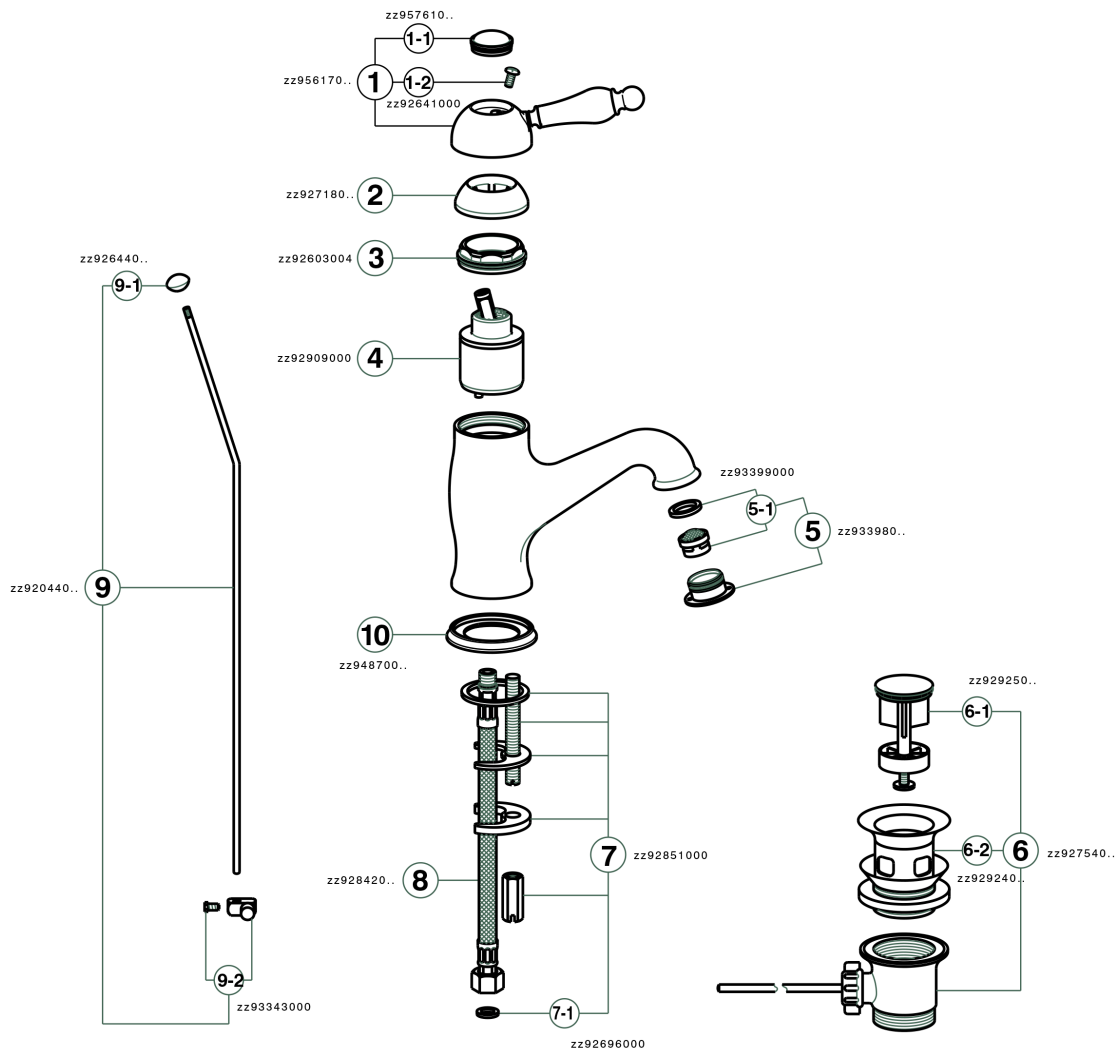

Single lever washbasin mixer ARCANA EMPRESS_EM000510

MODEL **EM000510**

Single lever washbasin mixer, with automatic 1"1/4 automatic pop-up waste, G.3/8" stainless steel flexible hose

AVAILABLE FINISHINGS

- 
21 21 Chrome
- 
24 24 Gold
- 
26 26 Old Copper
- 
27 27 Old Bronze
- 
2A 2A Satin Brushed Nickel
- 
74 74 Chrome/Gold

CHARACTERISTICS

Cartridge Spare Parts **ZZ92909000**

43 mm Cartridge

Single lever washbasin mixer ARCANA EMPRESS_EM000510

EM000510

<https://en.cisal.it/single-lever-washbasin-mixer-arcana-empress-em000510>

2025-01-06