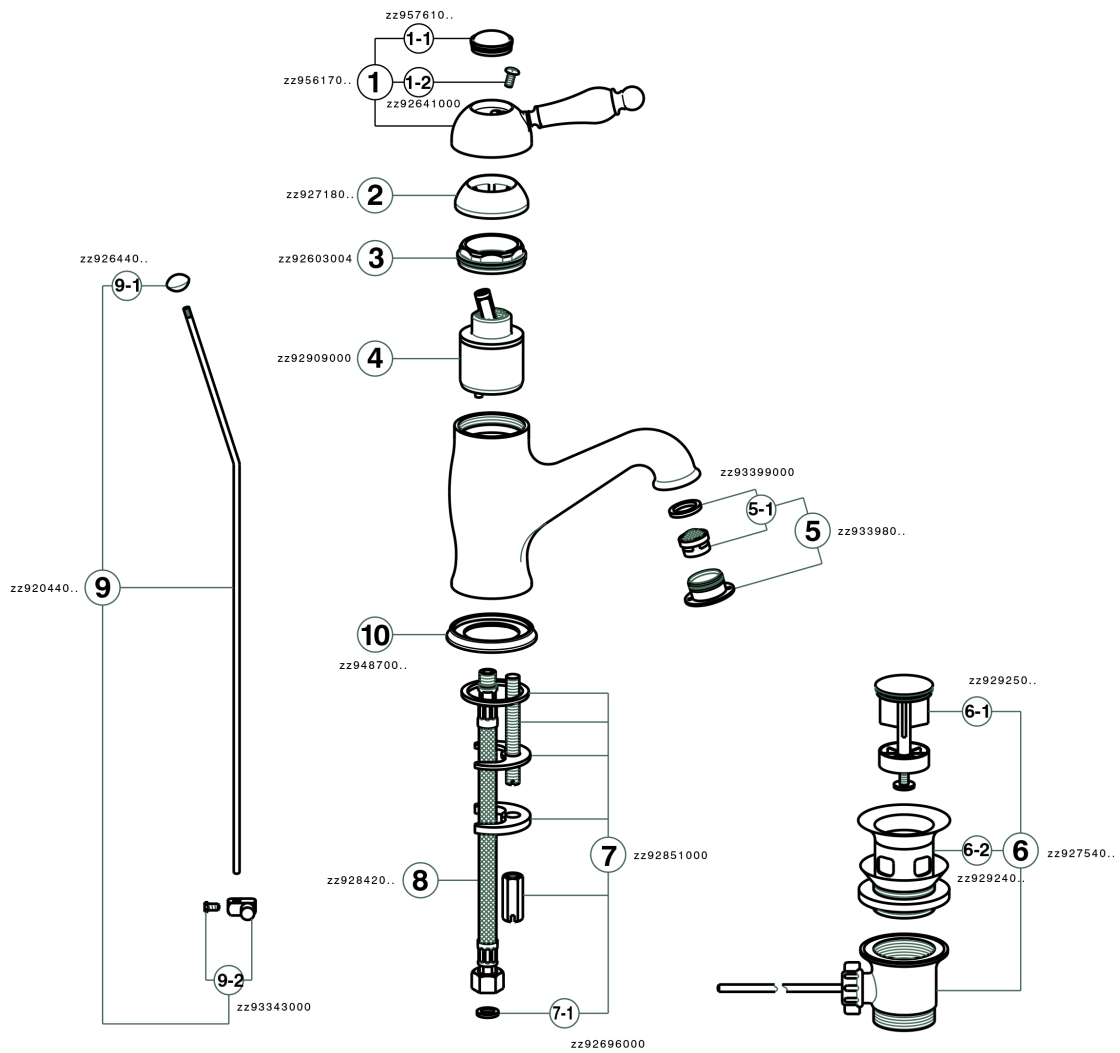

Single lever washbasin mixer ARCANA EMPRESS_EM000510

EM000510

<https://en.cisal.it/single-lever-washbasin-mixer-arcana-empress-em000510>

2025-01-06