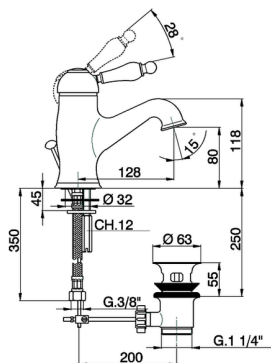

## Single lever washbasin mixer ARCANA EMPRESS\_EM000510

MODEL **EM000510**

Single lever washbasin mixer, with automatic 1"1/4 automatic pop-up waste, G.3/8" stainless steel flexible hose

### CHARACTERISTICS

Cartridge Spare Parts **ZZ92909000**

**43 mm Cartridge**

## Single lever washbasin mixer ARCANA EMPRESS\_EM000510

EM000510

<https://en.cisal.it/single-lever-washbasin-mixer-arcana-empress-em000510>

2025-01-05