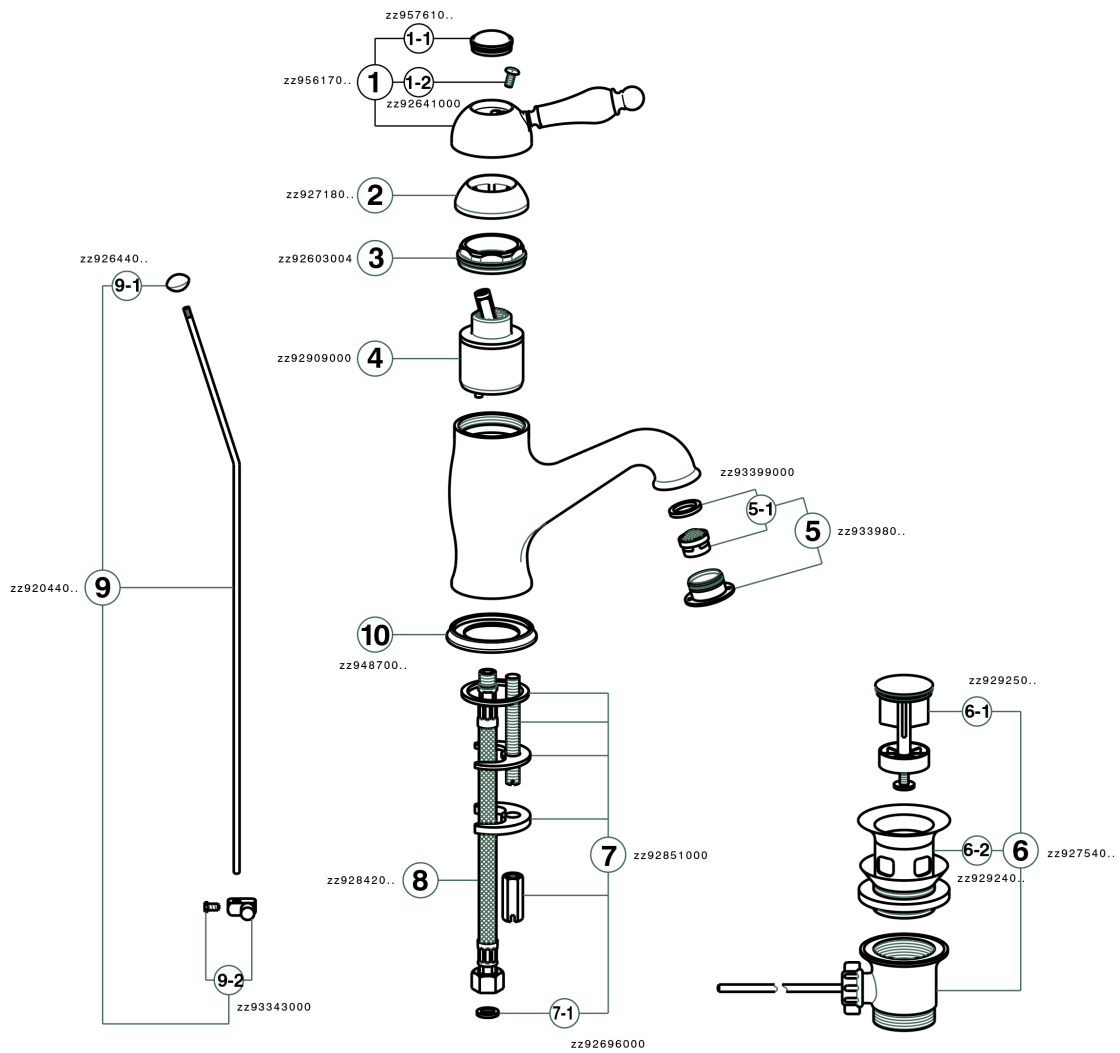

## Single lever washbasin mixer ARCANA EMPRESS\_EM000510

MODEL **EM000510**

Single lever washbasin mixer, with automatic 1"1/4 automatic pop-up waste, G.3/8" stainless steel flexible hose

### AVAILABLE FINISHINGS

-  **21** 21 Chrome
-  **24** 24 Gold
-  **26** 26 Old Copper
-  **27** 27 Old Bronze
-  **2A** 2A Satin Brushed Nickel
-  **74** 74 Chrome/Gold

### CHARACTERISTICS

Cartridge Spare Parts **ZZ92909000**

**43 mm Cartridge**

## Single lever washbasin mixer ARCANA EMPRESS\_EM000510

EM000510

<https://en.cisal.it/single-lever-washbasin-mixer-arcana-empress-em000510>

2025-01-05