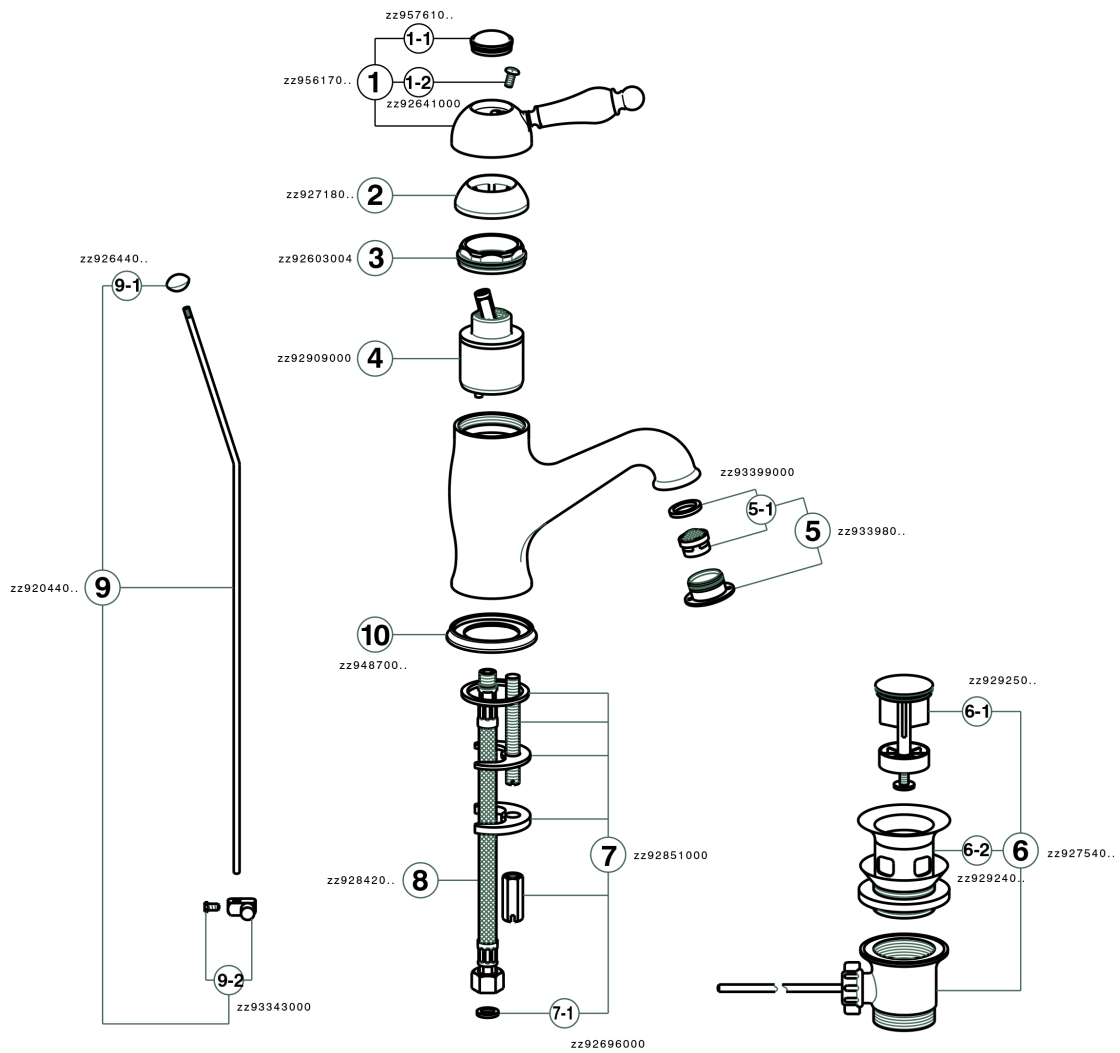

Single lever washbasin mixer ARCANA EMPRESS_EM000510

EM000510

<https://en.cisal.it/single-lever-washbasin-mixer-arcana-empress-em000510>

2025-01-04