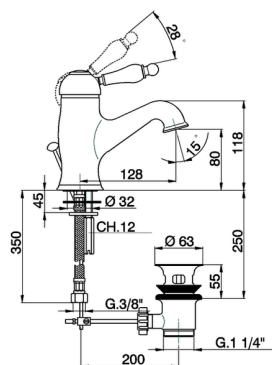

Single lever washbasin mixer ARCANA EMPRESS_EM000510

MODEL **EM000510**

Single lever washbasin mixer, with automatic 1"1/4 automatic pop-up waste, G.3/8" stainless steel flexible hose

AVAILABLE FINISHINGS

- 
21 21 Chrome
- 
24 24 Gold
- 
26 26 Old Copper
- 
27 27 Old Bronze
- 
2A 2A Satin Brushed Nickel
- 
74 74 Chrome/Gold

CHARACTERISTICS

Cartridge Spare Parts **ZZ92909000**

43 mm Cartridge

Single lever washbasin mixer ARCANA EMPRESS_EM000510

EM000510

<https://en.cisal.it/single-lever-washbasin-mixer-arcana-empress-em000510>

2025-01-06