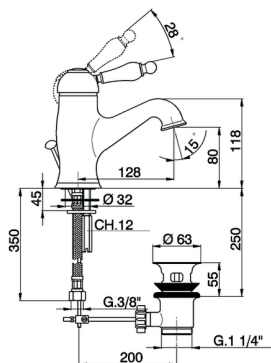

Single lever washbasin mixer ARCANA EMPRESS_EM000510

MODEL **EM000510**

Single lever washbasin mixer, with automatic 1"1/4 automatic pop-up waste, G.3/8" stainless steel flexible hose

AVAILABLE FINISHINGS

- 
21 21 Chrome
- 
24 24 Gold
- 
26 26 Old Copper
- 
27 27 Old Bronze
- 
2A 2A Satin Brushed Nickel
- 
74 74 Chrome/Gold

CHARACTERISTICS

Cartridge Spare Parts **ZZ92909000**

43 mm Cartridge