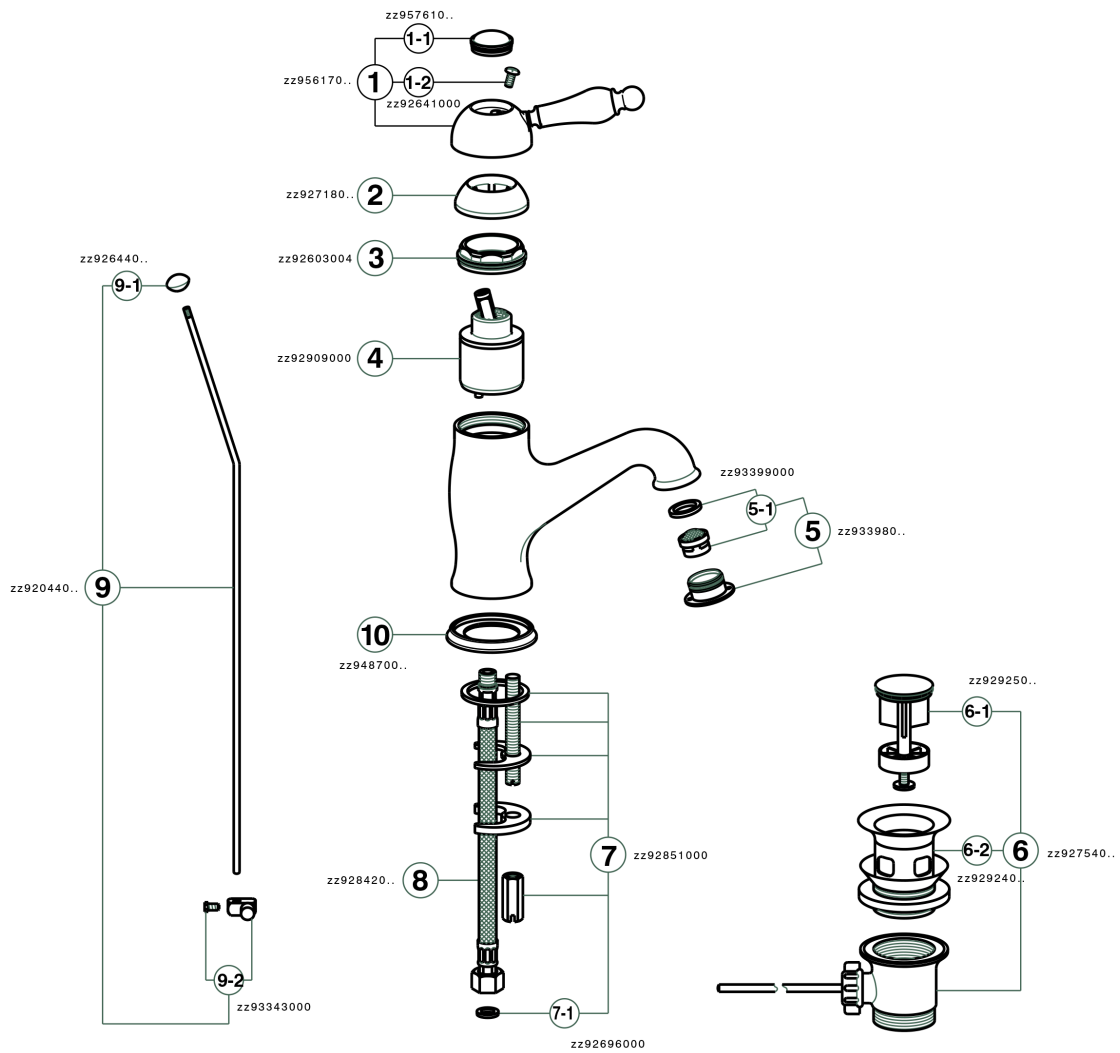

## Single lever washbasin mixer ARCANA EMPRESS\_EM000510

EM000510

<https://en.cisal.it/single-lever-washbasin-mixer-arcana-empress-em000510>

2025-01-06