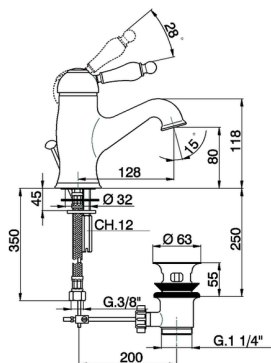

Single lever washbasin mixer ARCANA EMPRESS_EM000510

MODEL **EM000510**

Single lever washbasin mixer, with automatic 1"1/4 automatic pop-up waste, G.3/8" stainless steel flexible hose

AVAILABLE FINISHINGS

-  **21** 21 Chrome
-  **24** 24 Gold
-  **26** 26 Old Copper
-  **27** 27 Old Bronze
-  **2A** 2A Satin Brushed Nickel
-  **74** 74 Chrome/Gold

CHARACTERISTICS

Cartridge Spare Parts **ZZ92909000**

43 mm Cartridge