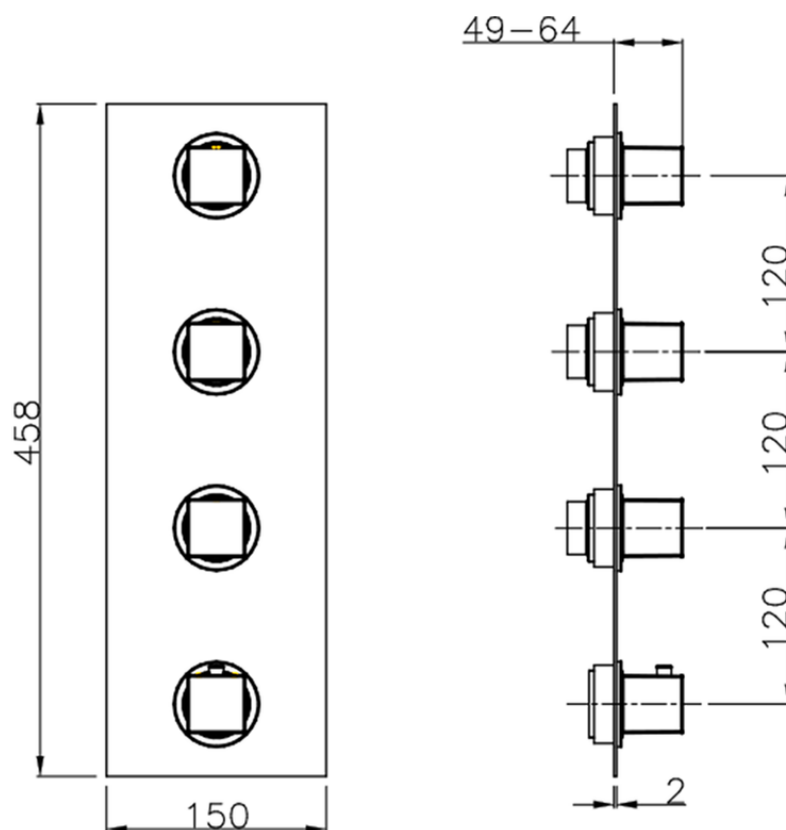

## Cover Part for 3 Function Concealed Thermo Valve ROADSTER ACCENT\_RA01V300

RA01V300

<https://en.cisal.it/cover-part-for-3-function-concealed-thermo-valve-roadster-accent-ra01v300>