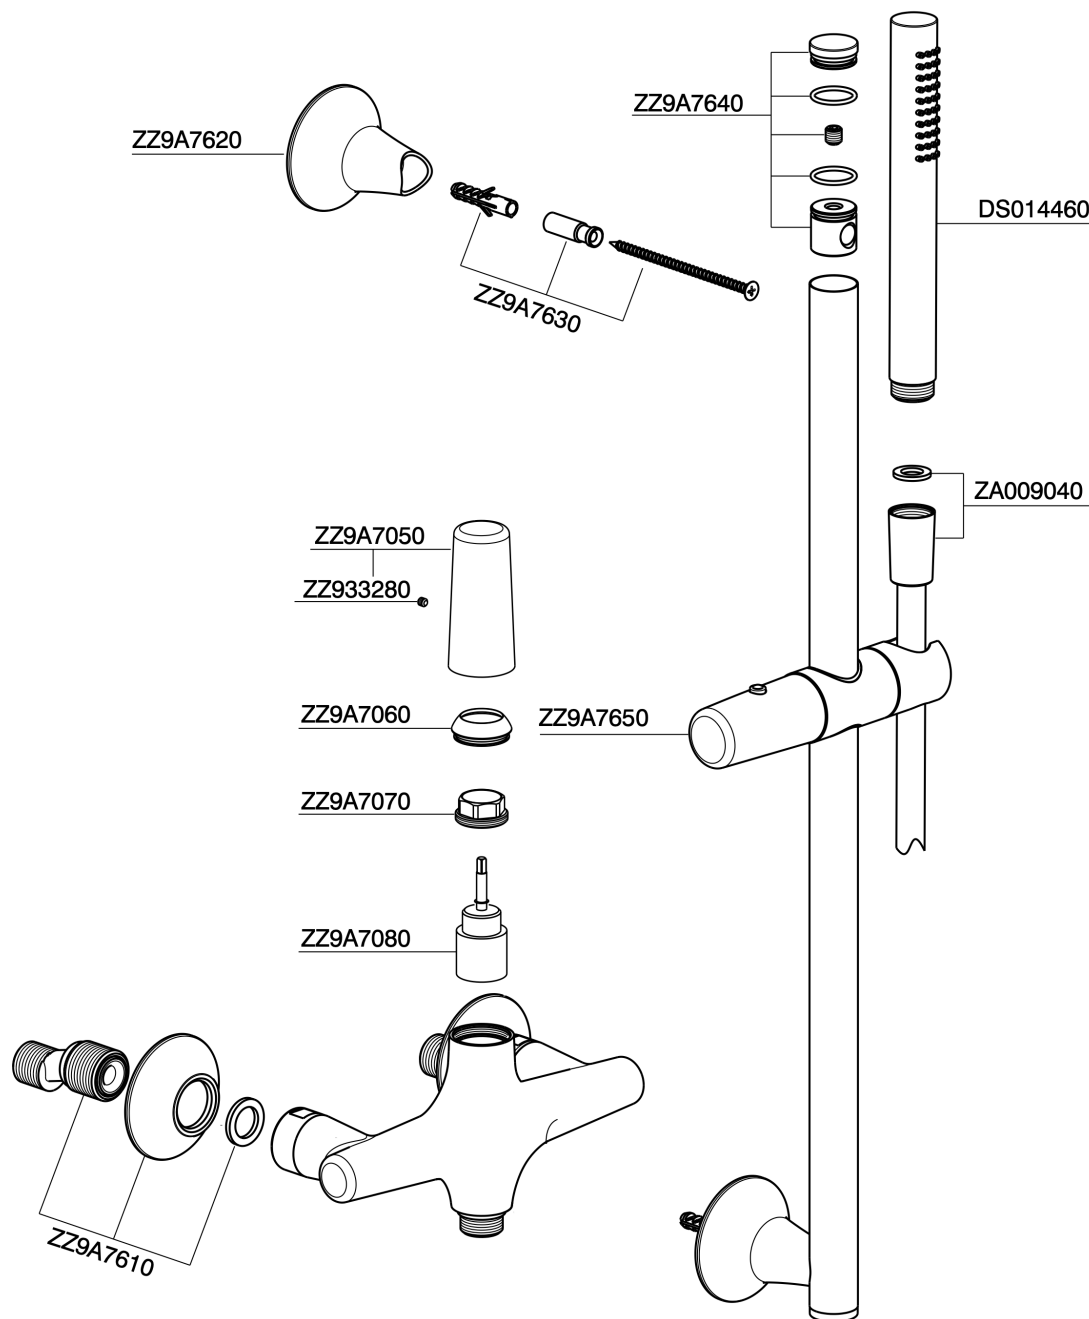

Single lever shower mixer, with shower set VITA_VI000464

VI000464

<https://en.cisal.it/single-lever-shower-mixer-with-shower-set-vita-vi000464>

2026-04-06