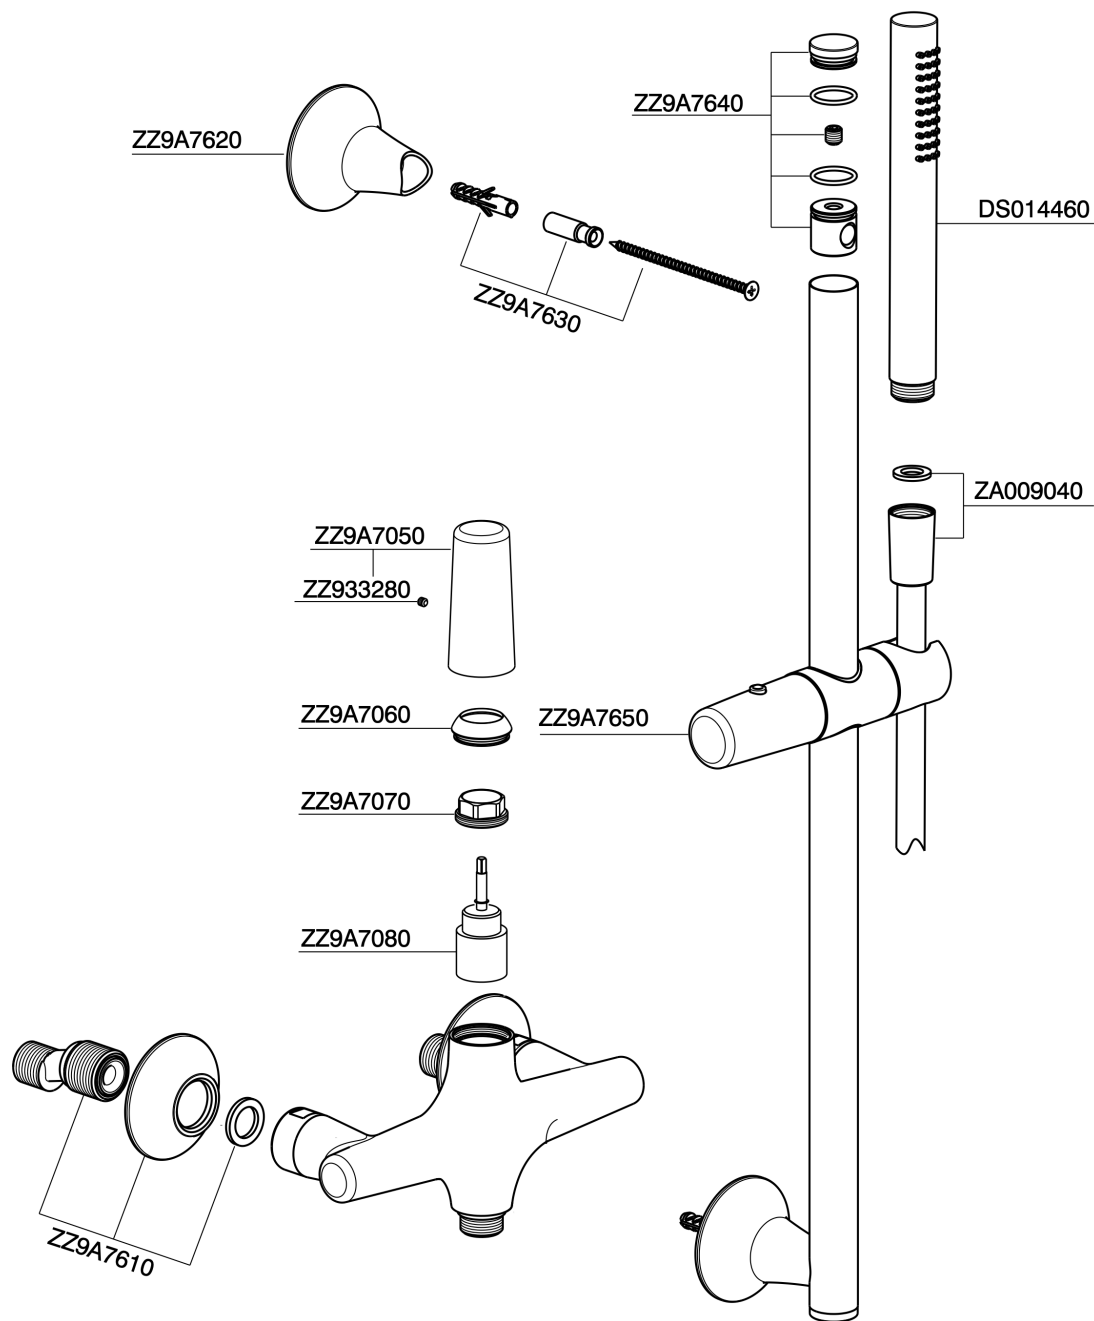

Single lever shower mixer, with shower set VITA_VI000464

MODEL **VI000464**

Single lever shower mixer, with shower set, 60 cm Rail with slide bracket, 23 mm Brass One Spray handshower, 150 cm SUPREME smooth flexible hose

AVAILABLE FINISHINGS

-  **21** 21 Chrome
-  **2Q** 2Q Black Titanium
-  **40** 40 Matt Black
-  **4Q** 4Q Matt White

CHARACTERISTICS

Cartridge Spare Parts **ZZ9A708000**

25mm Joystick single-lever cartridge

Single lever shower mixer, with shower set VITA_VI000464

VI000464

<https://en.cisal.it/single-lever-shower-mixer-with-shower-set-vita-vi000464>

2026-05-17