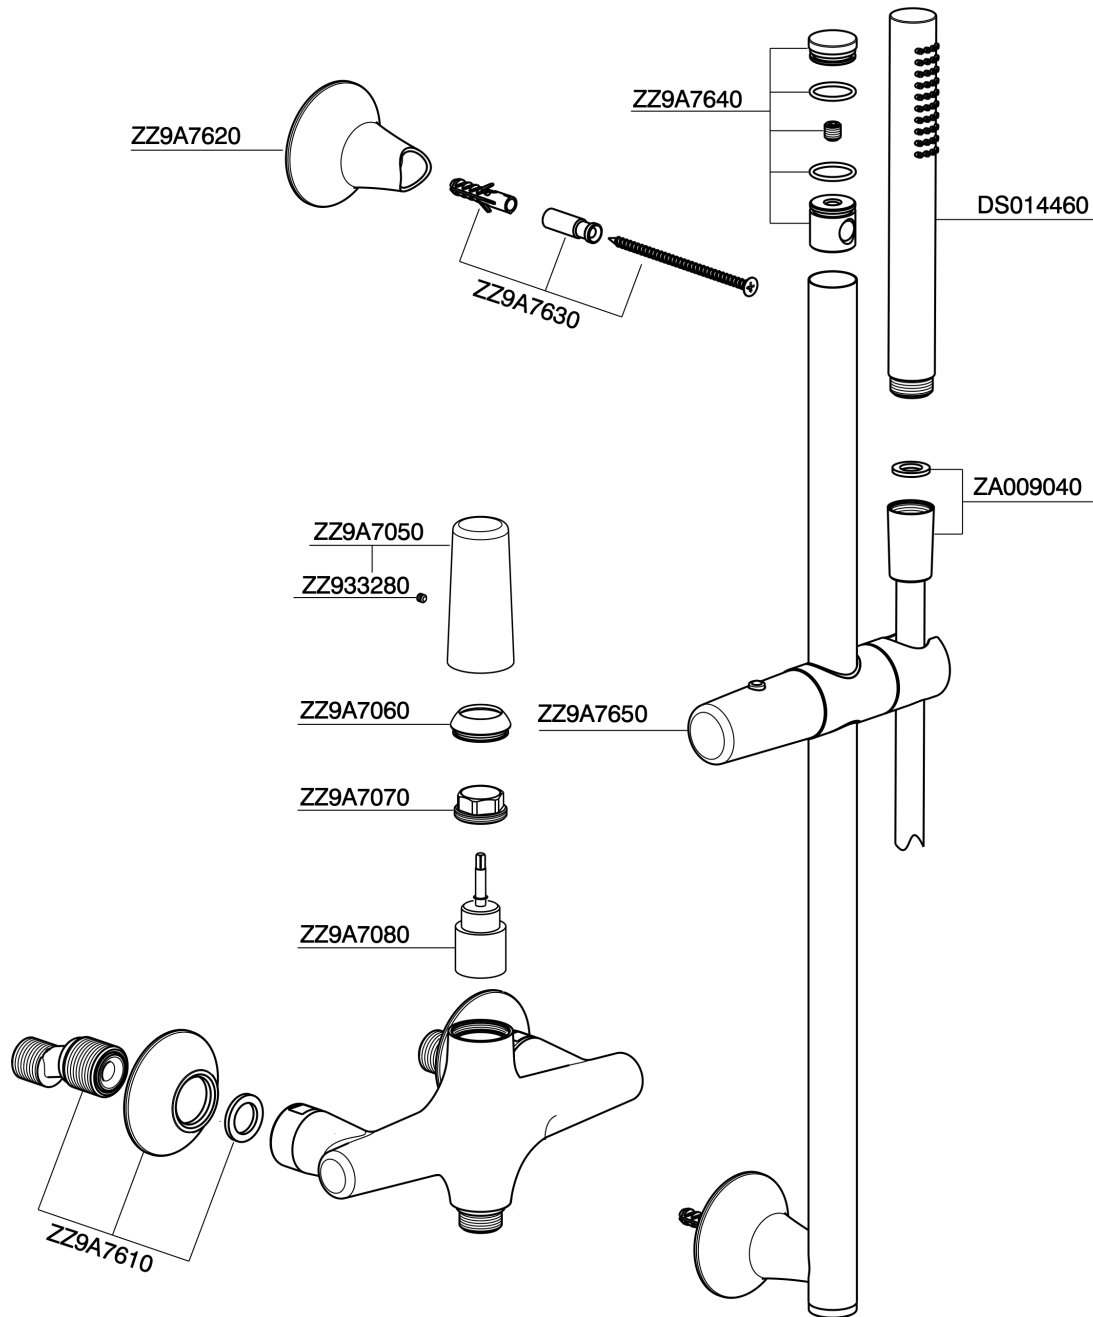

Single lever shower mixer, with shower set VITA_VI000464

MODEL **VI000464**

Single lever shower mixer, with shower set, 60 cm Rail with slide bracket, 23 mm Brass One Spray handshower, 150 cm SUPREME smooth flexible hose

AVAILABLE FINISHINGS

-  **21** 21 Chrome
-  **2Q** 2Q Black Titanium
-  **40** 40 Matt Black
-  **4Q** 4Q Matt White

CHARACTERISTICS

Cartridge Spare Parts **ZZ9A708000**

25mm Joystick single-lever cartridge

Single lever shower mixer, with shower set VITA_VI000464

VI000464

<https://en.cisal.it/single-lever-shower-mixer-with-shower-set-vita-vi000464>

2026-04-27