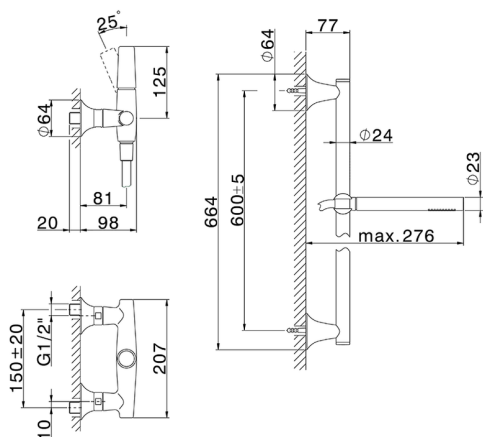

Single lever shower mixer, with shower set VITA_VI000464

MODEL **VI000464**

Single lever shower mixer, with shower set, 60 cm Rail with slide bracket, 23 mm Brass One Spray handshower, 150 cm SUPREME smooth flexible hose

AVAILABLE FINISHINGS

-  **21** 21 Chrome
-  **2Q** 2Q Black Titanium
-  **40** 40 Matt Black
-  **4Q** 4Q Matt White

CHARACTERISTICS

Cartridge Spare Parts **ZZ9A708000**

25mm Joystick single-lever cartridge