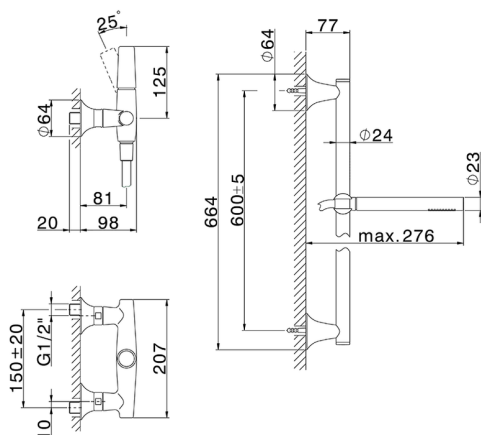

Single lever shower mixer, with shower set VITA_VI000464

MODEL **VI000464**

Single lever shower mixer, with shower set, 60 cm Rail with slide bracket, 23 mm Brass One Spray handshower, 150 cm SUPREME smooth flexible hose

AVAILABLE FINISHINGS

-  **21** 21 Chrome
-  **2Q** 2Q Black Titanium
-  **40** 40 Matt Black
-  **4Q** 4Q Matt White

CHARACTERISTICS

Cartridge Spare Parts **ZZ9A708000**

25mm Joystick single-lever cartridge