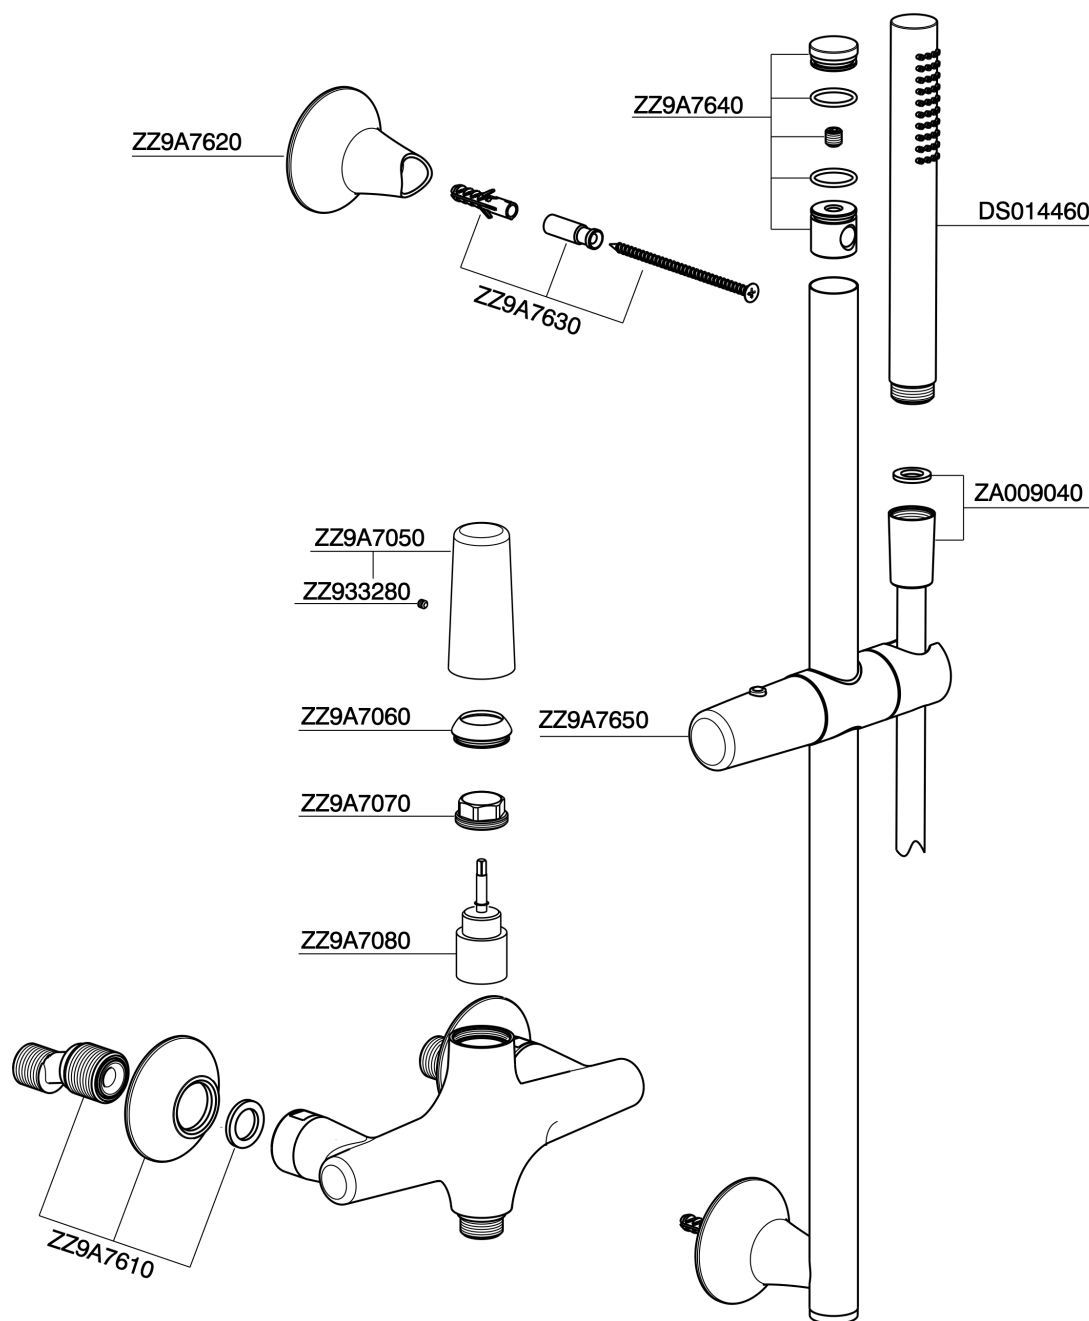

Single lever shower mixer, with shower set VITA_VI000464

MODEL **VI000464**

Single lever shower mixer, with shower set, 60 cm Rail with slide bracket, 23 mm Brass One Spray handshower, 150 cm SUPREME smooth flexible hose

AVAILABLE FINISHINGS

-  **21** 21 Chrome
-  **2Q** 2Q Black Titanium
-  **40** 40 Matt Black
-  **4Q** 4Q Matt White

CHARACTERISTICS

Cartridge Spare Parts **ZZ9A708000**

25mm Joystick single-lever cartridge

Single lever shower mixer, with shower set VITA_VI000464

VI000464

<https://en.cisal.it/single-lever-shower-mixer-with-shower-set-vita-vi000464>

2026-06-17