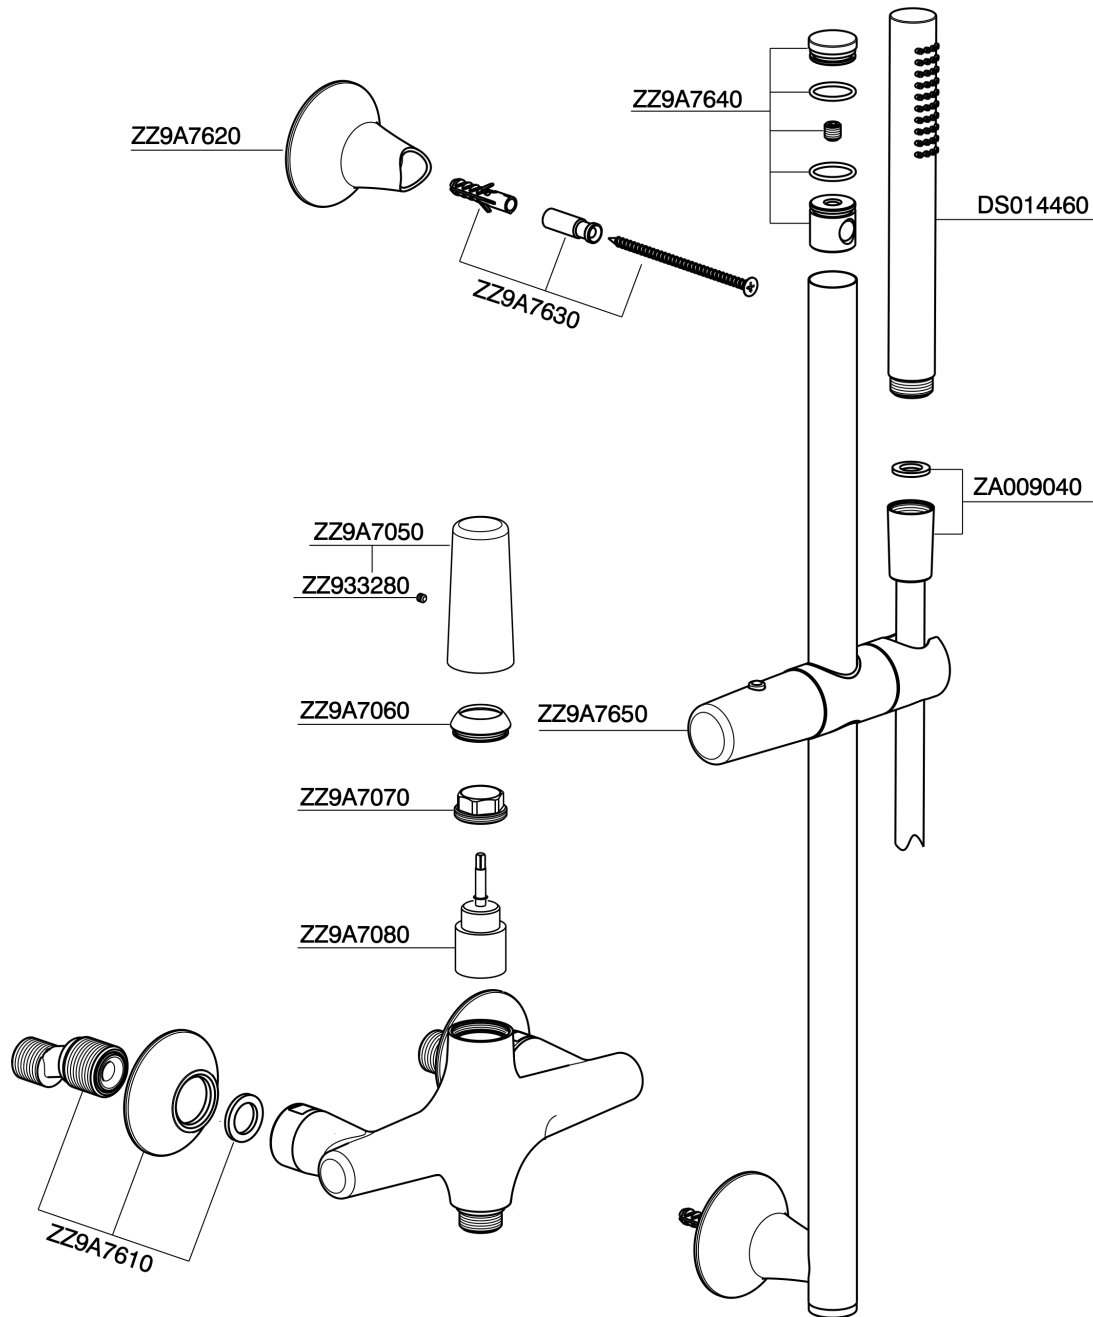

Single lever shower mixer, with shower set VITA_VI000464

VI000464

<https://en.cisal.it/single-lever-shower-mixer-with-shower-set-vita-vi000464>

2026-04-26