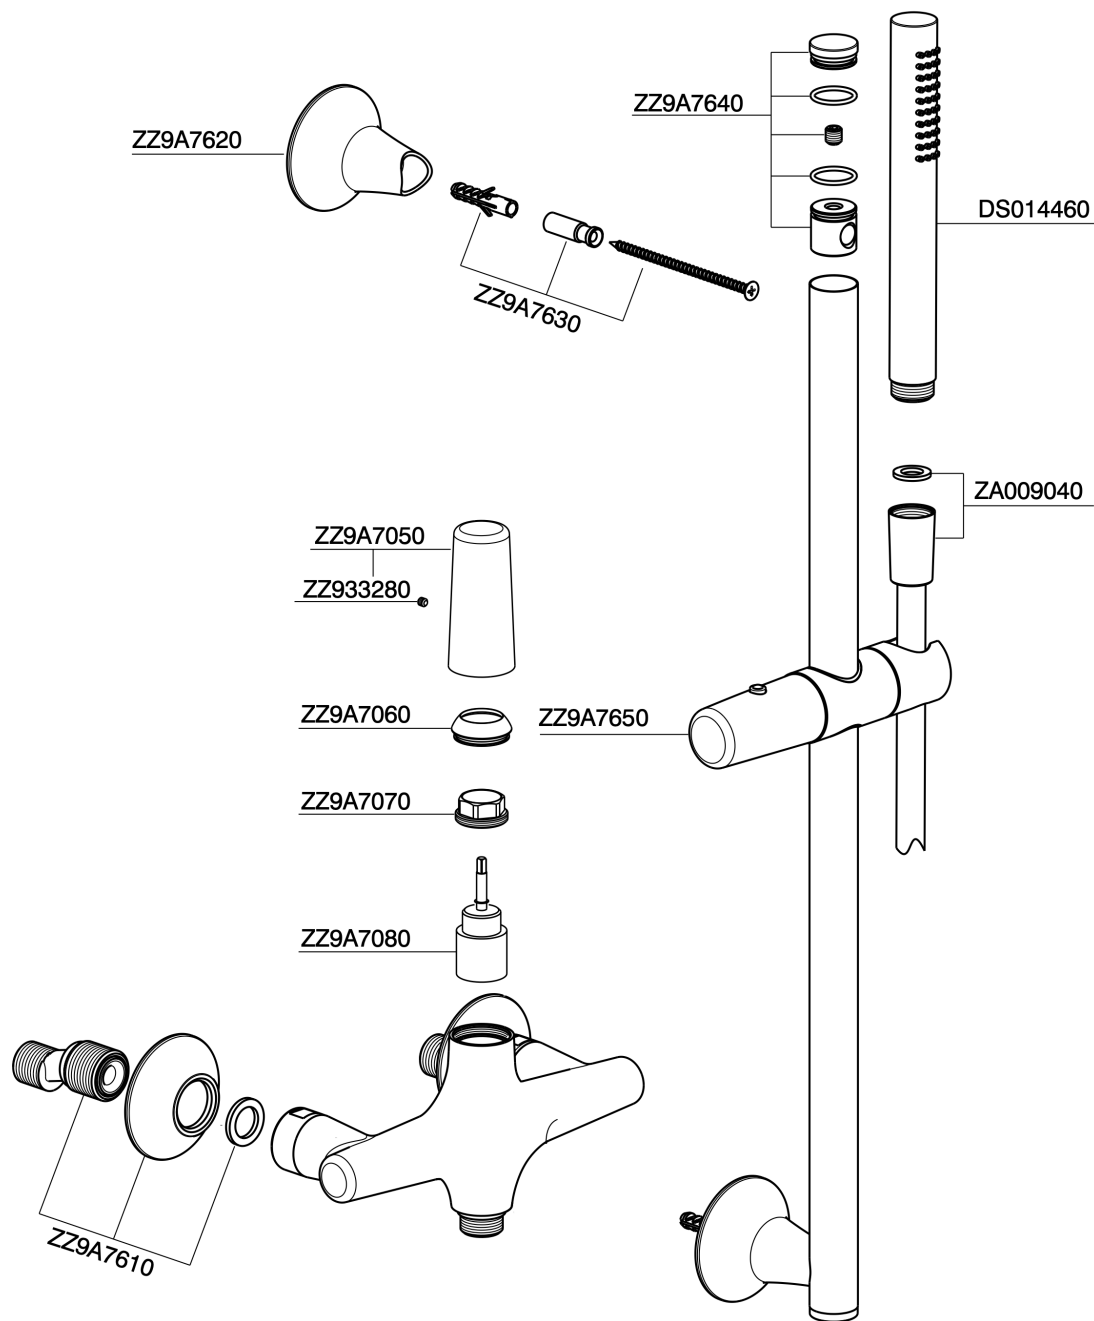

Single lever shower mixer, with shower set VITA_VI000464

MODEL **VI000464**

Single lever shower mixer, with shower set, 60 cm Rail with slide bracket, 23 mm Brass One Spray handshower, 150 cm SUPREME smooth flexible hose

AVAILABLE FINISHINGS

-  **21** 21 Chrome
-  **2Q** 2Q Black Titanium
-  **40** 40 Matt Black
-  **4Q** 4Q Matt White

CHARACTERISTICS

Cartridge Spare Parts **ZZ9A708000**

25mm Joystick single-lever cartridge

Single lever shower mixer, with shower set VITA_VI000464

VI000464

<https://en.cisal.it/single-lever-shower-mixer-with-shower-set-vita-vi000464>

2026-04-06