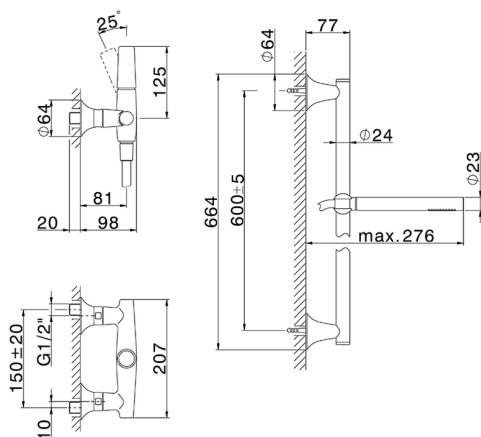

Single lever shower mixer, with shower set VITA_VI000464

MODEL **VI000464**

Single lever shower mixer, with shower set, 60 cm Rail with slide bracket, 23 mm Brass One Spray handshower, 150 cm SUPREME smooth flexible hose

AVAILABLE FINISHINGS

-  **21** 21 Chrome
-  **2Q** 2Q Black Titanium
-  **40** 40 Matt Black
-  **4Q** 4Q Matt White

CHARACTERISTICS

Cartridge Spare Parts **ZZ9A708000**

25mm Joystick single-lever cartridge