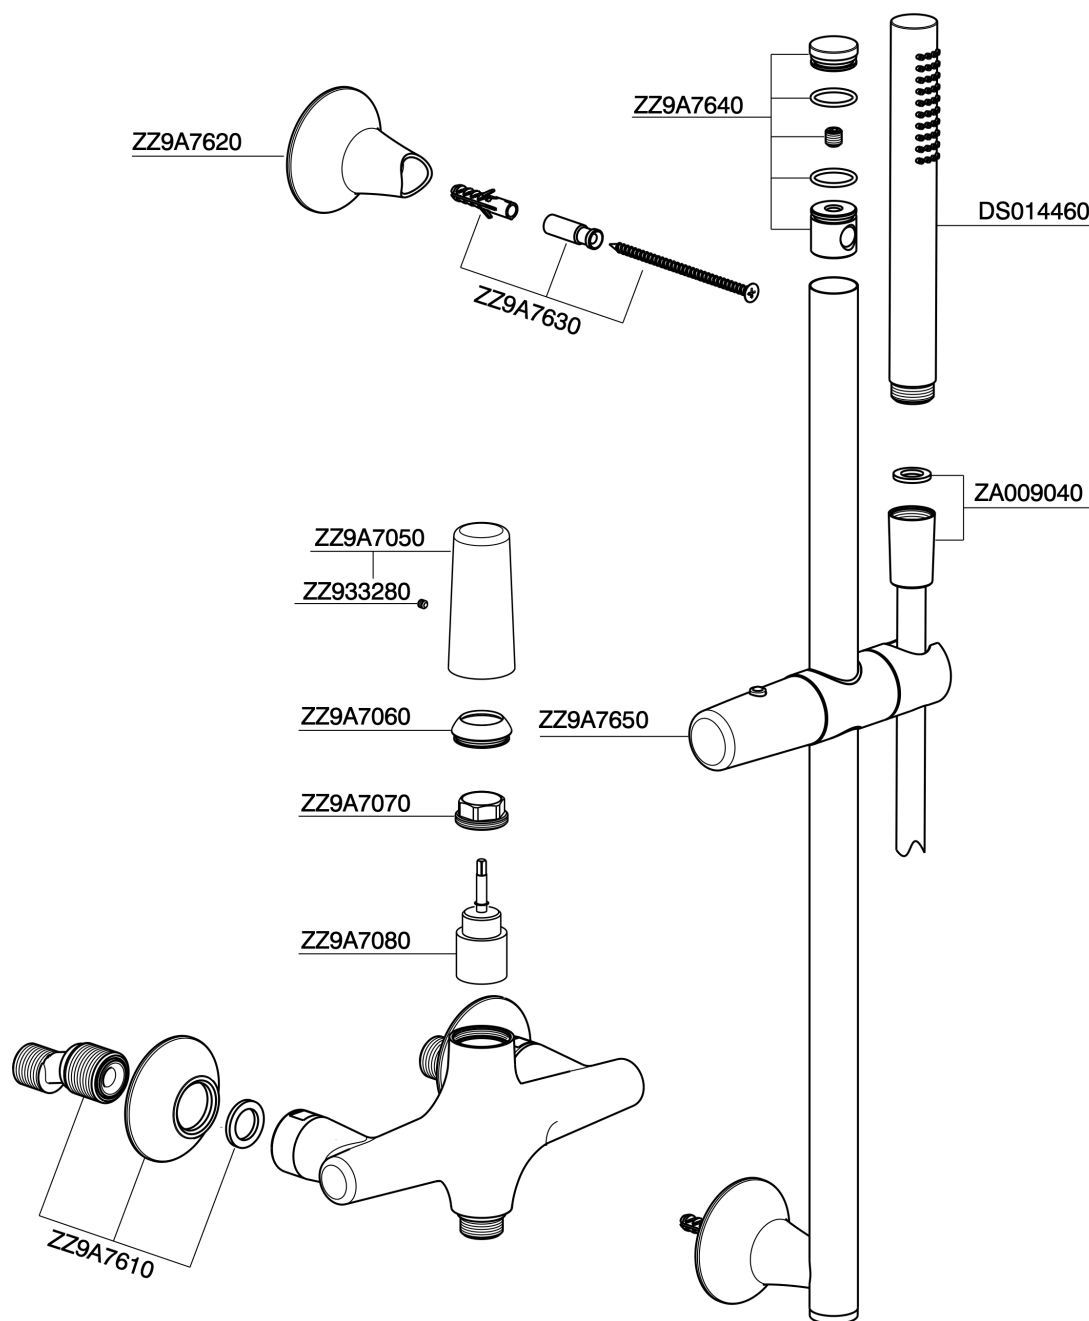

Single lever shower mixer, with shower set VITA_VI000464

MODEL **VI000464**

Single lever shower mixer, with shower set, 60 cm Rail with slide bracket, 23 mm Brass One Spray handshower, 150 cm SUPREME smooth flexible hose

AVAILABLE FINISHINGS

-  **21** 21 Chrome
-  **2Q** 2Q Black Titanium
-  **40** 40 Matt Black
-  **4Q** 4Q Matt White

CHARACTERISTICS

Cartridge Spare Parts **ZZ9A708000**

25mm Joystick single-lever cartridge

Single lever shower mixer, with shower set VITA_VI000464

VI000464

<https://en.cisal.it/single-lever-shower-mixer-with-shower-set-vita-vi000464>

2026-06-14