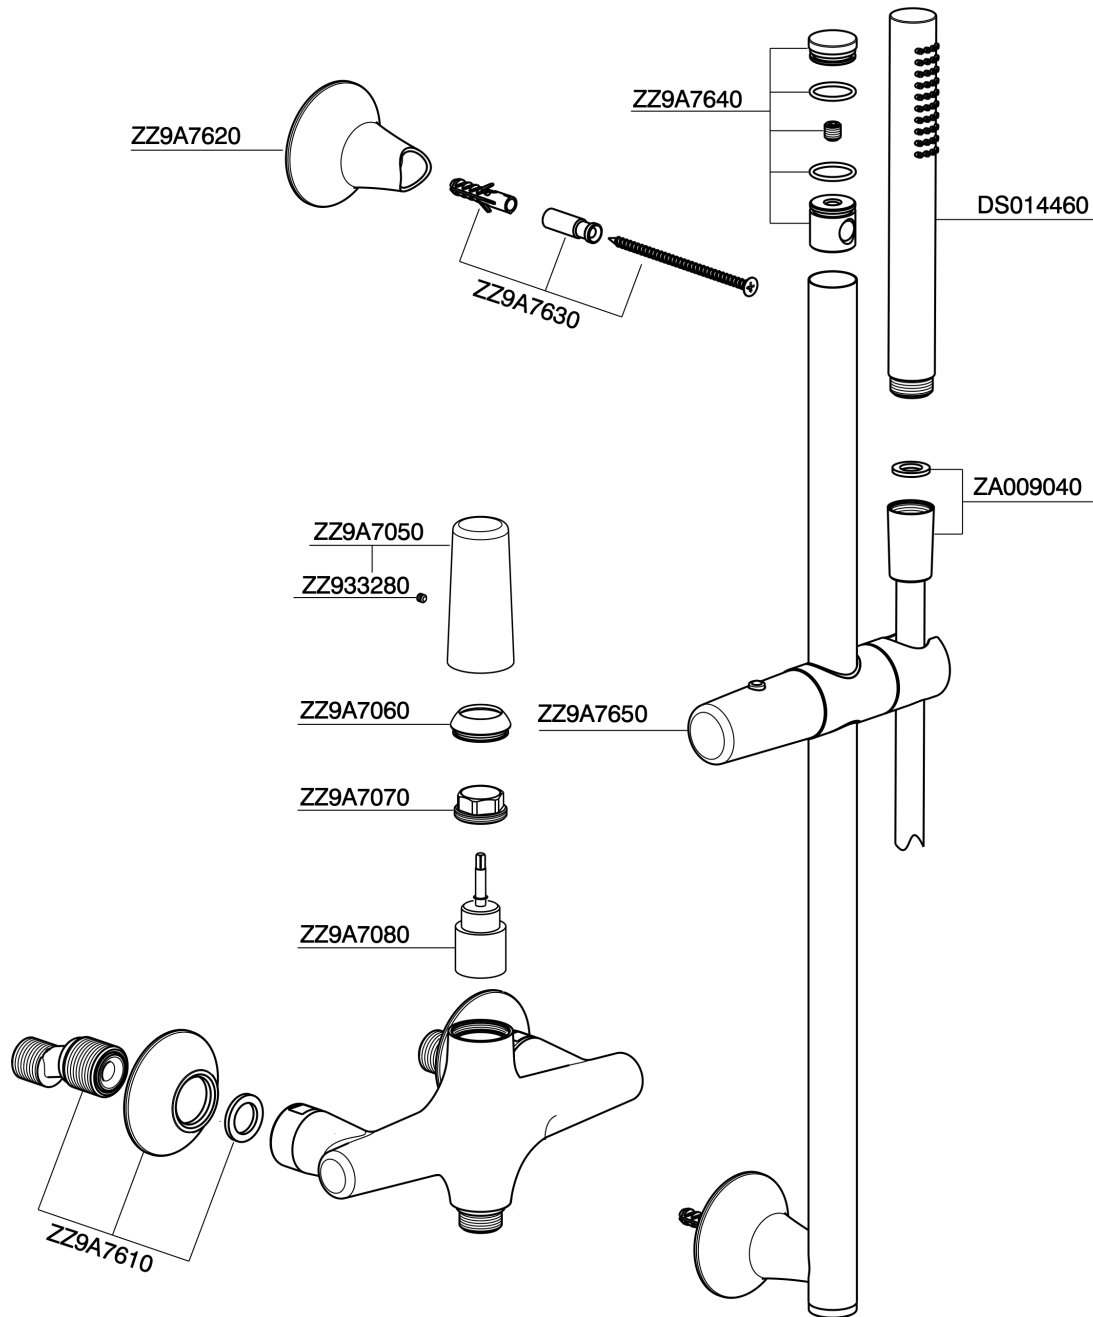

Single lever shower mixer, with shower set VITA_VI000464

MODEL **VI000464**

Single lever shower mixer, with shower set, 60 cm Rail with slide bracket, 23 mm Brass One Spray handshower, 150 cm SUPREME smooth flexible hose

AVAILABLE FINISHINGS

-  **21** 21 Chrome
-  **2Q** 2Q Black Titanium
-  **40** 40 Matt Black
-  **4Q** 4Q Matt White

CHARACTERISTICS

Cartridge Spare Parts **ZZ9A708000**

25mm Joystick single-lever cartridge

Single lever shower mixer, with shower set VITA_VI000464

VI000464

<https://en.cisal.it/single-lever-shower-mixer-with-shower-set-vita-vi000464>

2026-06-13