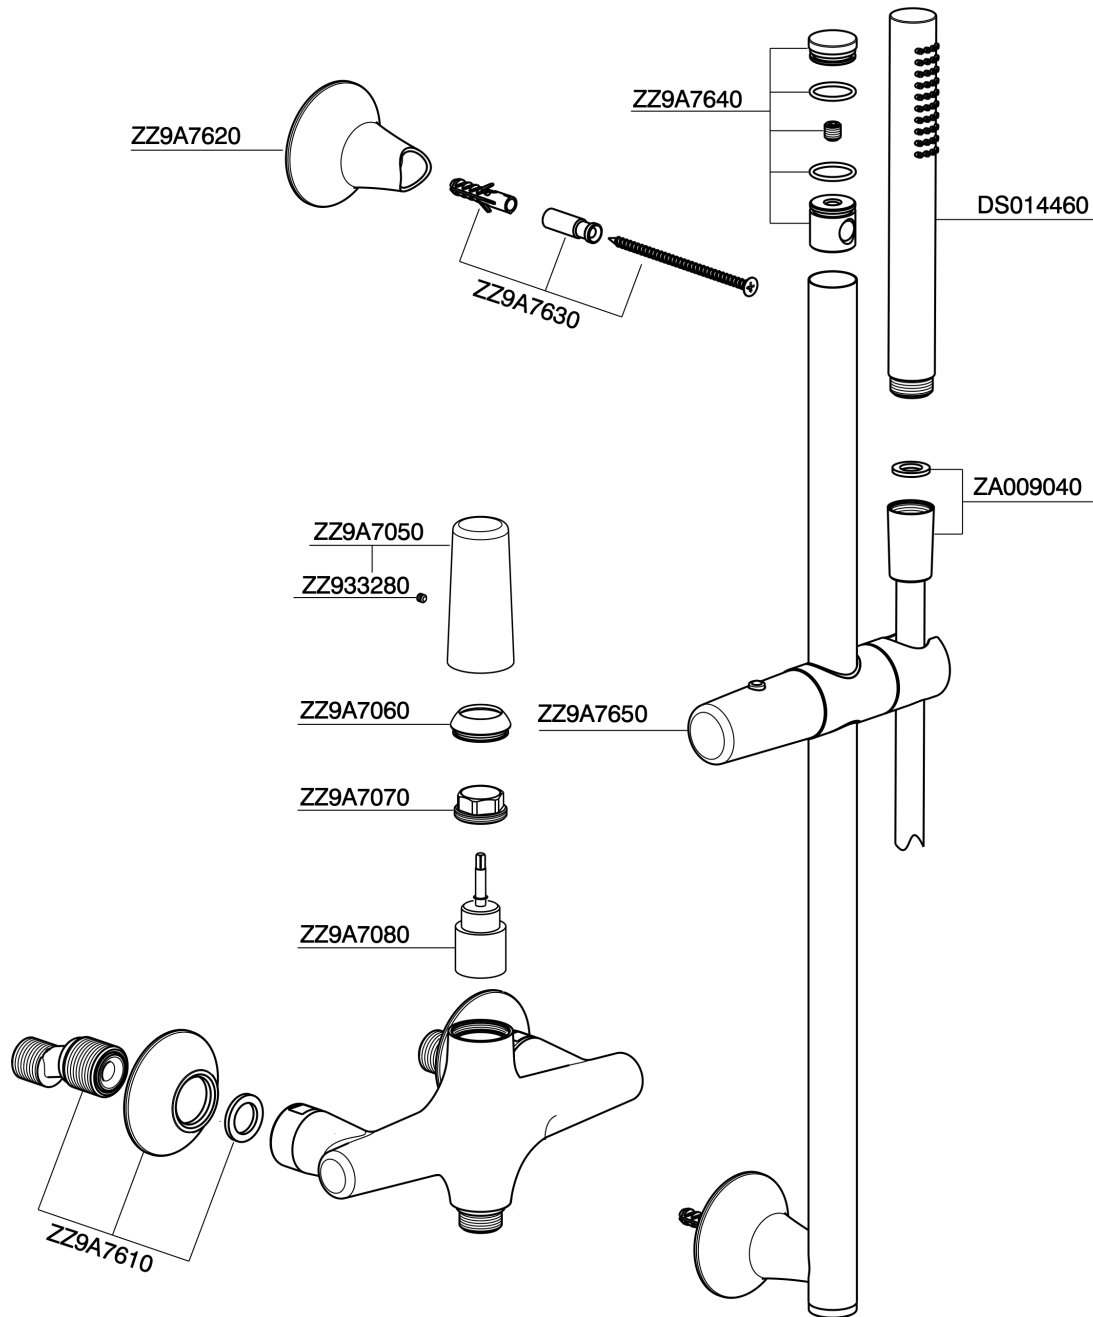

Single lever shower mixer, with shower set VITA_VI000464

MODEL **VI000464**

Single lever shower mixer, with shower set, 60 cm Rail with slide bracket, 23 mm Brass One Spray handshower, 150 cm SUPREME smooth flexible hose

AVAILABLE FINISHINGS

-  **21** 21 Chrome
-  **2Q** 2Q Black Titanium
-  **40** 40 Matt Black
-  **4Q** 4Q Matt White

CHARACTERISTICS

Cartridge Spare Parts **ZZ9A708000**

25mm Joystick single-lever cartridge

Single lever shower mixer, with shower set VITA_VI000464

VI000464

<https://en.cisal.it/single-lever-shower-mixer-with-shower-set-vita-vi000464>

2026-05-17