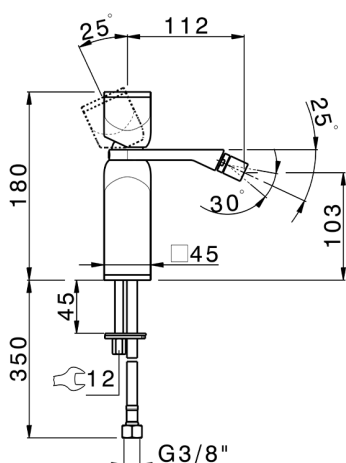

Single lever bidet mixer HI-RISE_RM000564

MODEL **RM000564**

Single lever bidet mixer, without pop up waste, G.3/8"
Stainless Steel Flexible, body and handle in marble

AVAILABLE FINISHINGS

-  **7S** 7S White Carrara Marble/Brushed Gold
-  **7X** 7X White Carrara Marble/Brushed Nickel
-  **7Y** 7Y Carrara Marble/Chrome
-  **8A** 8A Marquinia Marble/Brushed Gold
-  **8B** 8B Marquinia Marble/Gold
-  **8D** 8D Black Marquinia Marble/Chrome

CHARACTERISTICS

Cartridge Spare Parts **ZZ96550000**

25 mm Cartridge

2024-12-22