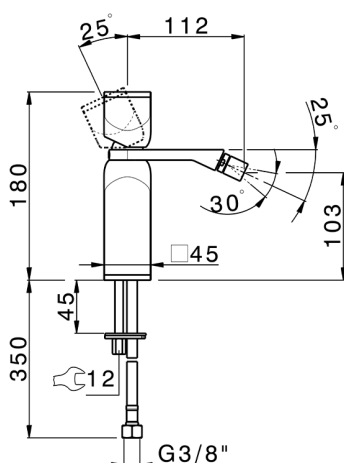

Single lever bidet mixer HI-RISE_RM000564

MODEL **RM000564**

Single lever bidet mixer, without pop up waste, G.3/8"
Stainless Steel Flexible, body and handle in marble

AVAILABLE FINISHINGS

- 
7S 7S White Carrara Marble/Brushed Gold
- 
7X 7X White Carrara Marble/Brushed Nickel
- 
7Y 7Y Carrara Marble/Chrome
- 
8A 8A Marquinia Marble/Brushed Gold
- 
8B 8B Marquinia Marble/Gold
- 
8D 8D Black Marquinia Marble/Chrome

CHARACTERISTICS

Cartridge Spare Parts **ZZ96550000**

25 mm Cartridge

2024-12-22