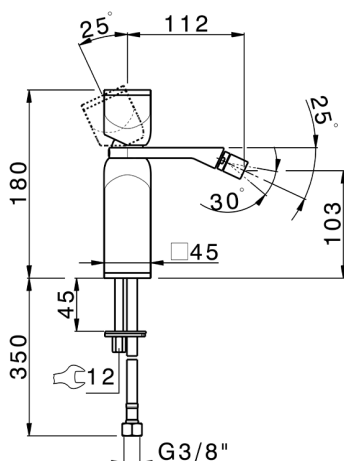

Single lever bidet mixer HI-RISE_RM000564

MODEL **RM000564**

Single lever bidet mixer, without pop up waste, G.3/8"
Stainless Steel Flexible, body and handle in marble

AVAILABLE FINISHINGS

- 
7S 7S White Carrara Marble/Brushed Gold
- 
7X 7X White Carrara Marble/Brushed Nickel
- 
7Y 7Y Carrara Marble/Chrome
- 
8A 8A Marquinia Marble/Brushed Gold
- 
8B 8B Marquinia Marble/Gold
- 
8D 8D Black Marquinia Marble/Chrome

CHARACTERISTICS

Cartridge Spare Parts **ZZ96550000**

25 mm Cartridge

2024-12-22