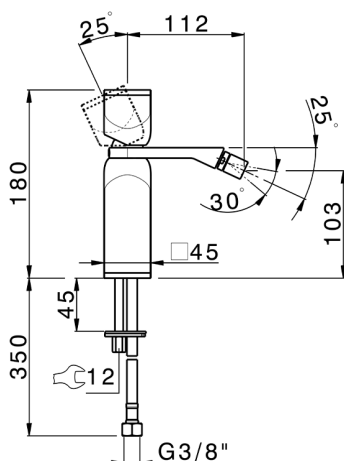

Single lever bidet mixer HI-RISE_RM000564

MODEL **RM000564**

Single lever bidet mixer, without pop up waste, G.3/8"
Stainless Steel Flexible, body and handle in marble

AVAILABLE FINISHINGS

-  **7S** 7S White Carrara Marble/Brushed Gold
-  **7X** 7X White Carrara Marble/Brushed Nickel
-  **7Y** 7Y Carrara Marble/Chrome
-  **8A** 8A Marquinia Marble/Brushed Gold
-  **8B** 8B Marquinia Marble/Gold
-  **8D** 8D Black Marquinia Marble/Chrome

CHARACTERISTICS

Cartridge Spare Parts **ZZ96550000**

25 mm Cartridge

2024-12-22