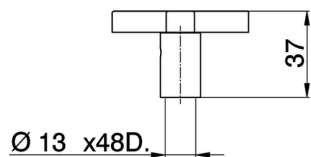

Handle Barcelona Quad SPARE PARTS_ZZ946340

MODEL **ZZ946340**

Handle Barcelona Quad,for concealed valve

AVAILABLE FINISHINGS

21 21 Chrome

2A 2A Satin Brushed Nickel

CHARACTERISTICS

2024-12-22