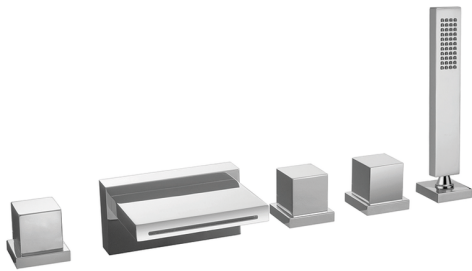

Deck-mounted 5-hole bath mixer WAVE_WE000260

MODEL **WE000260**

Deck-mounted 5-hole bath mixer, 2 outlet diverter, 35x15 mm Brass minimalistic one spray handshower

AVAILABLE FINISHINGS

-  **21** 21 Chrome
-  **2F** 2F Brushed Nickel
-  **2Q** 2Q Black Titanium