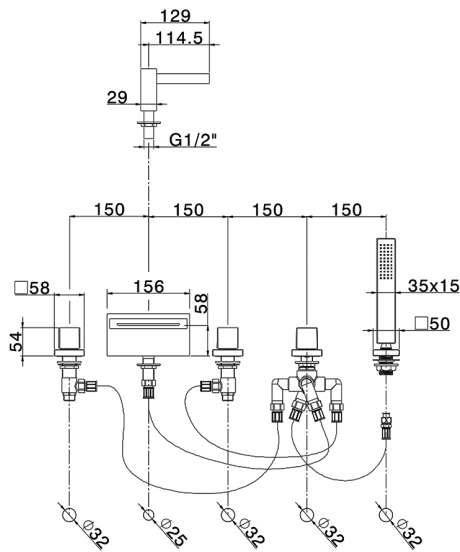

Deck-mounted 5-hole bath mixer WAVE_WE000260

MODEL **WE000260**

Deck-mounted 5-hole bath mixer, 2 outlet diverter, 35x15 mm Brass minimalistic one spray handshower

AVAILABLE FINISHINGS

-  **21** 21 Chrome
-  **2F** 2F Brushed Nickel
-  **2Q** 2Q Black Titanium