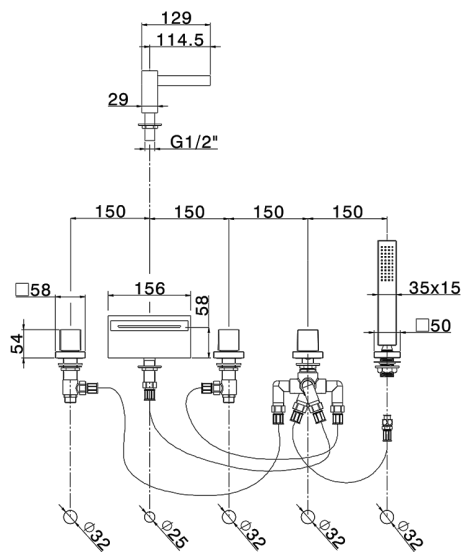

CHARACTERISTICS

2026-04-04