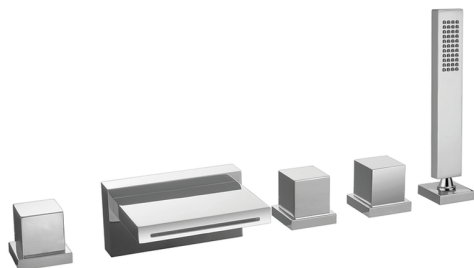

## Deck-mounted 5-hole bath mixer WAVE\_WE000260

MODEL **WE000260**

Deck-mounted 5-hole bath mixer, 2 outlet diverter, 35x15 mm Brass minimalistic one spray handshower

### AVAILABLE FINISHINGS

-  **21** 21 Chrome
-  **2F** 2F Brushed Nickel
-  **2Q** 2Q Black Titanium