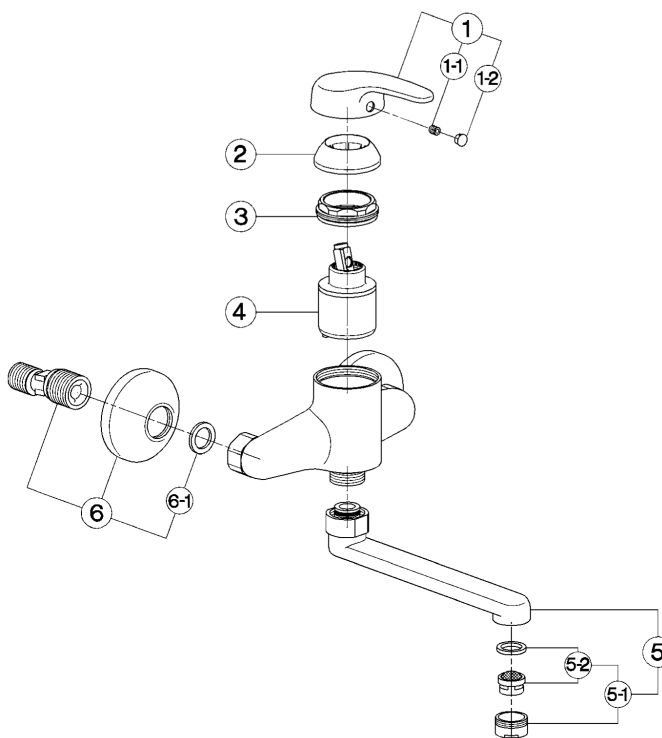

Exposed single lever sink mixer KITCHEN_EU000401

MODEL **EU000401**

Exposed single lever sink mixer, swivel spout

AVAILABLE FINISHINGS

CHARACTERISTICS

Cartridge Spare Parts **ZZ92909000**

43 mm Cartridge

Exposed single lever sink mixer KITCHEN_EU000401

cisal

EU 00040 (EU 00043)

- Monocomando livello
- Single lever sink mixer
- Einhand-Wand-Spültischbatterie
- Mitigeur évier mural

bar	PORTATA BOCCA DI EROGAZIONE * SPOUT FLOW RATE DURCHFLOSS WANNENEINLAUF DEBIT BEC DEVERSEUR l/min.
0,5	6
1	8
2	11,5
3	14
4	16
5	17,5