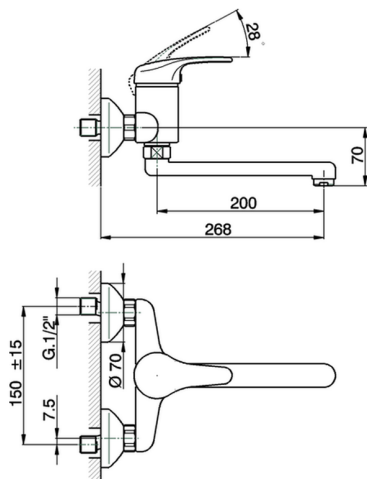

Exposed single lever sink mixer KITCHEN_EU000401

MODEL **EU000401**

Exposed single lever sink mixer, swivel spout

AVAILABLE FINISHINGS

CHARACTERISTICS

Cartridge Spare Parts **ZZ92909000**

43 mm Cartridge

Exposed single lever sink mixer KITCHEN_EU000401