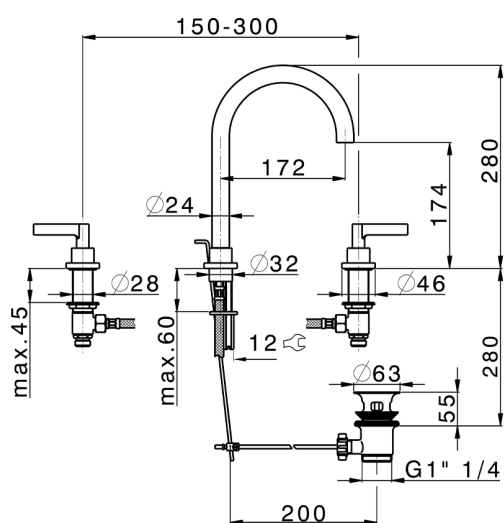

3 hole washbasin mixer GRACE_GL001060

MODEL **GL001060**

3 hole washbasin mixer, with automatic 1"1/4 automatic pop-up waste

AVAILABLE FINISHINGS

-  **21** 21 Chrome
-  **2F** 2F Brushed Nickel
-  **2W** 2W Brushed Gold
-  **5H** 5H Dark Brass Brushed
-  **5L** 5L Brushed Black Titanium
-  **6T** 6T Chrome/Matt Black