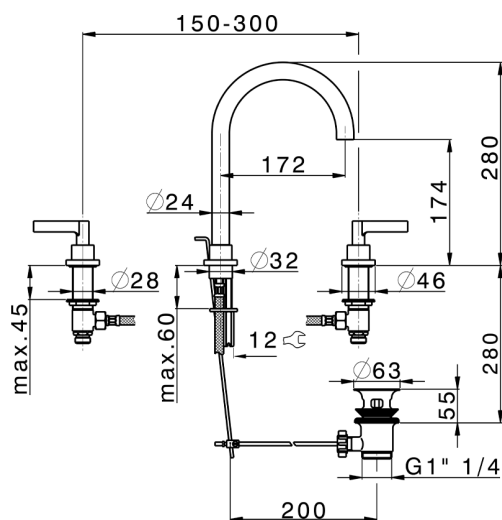

3 hole washbasin mixer GRACE_GL001060

MODEL **GL001060**

3 hole washbasin mixer, with automatic 1"1/4 automatic pop-up waste

AVAILABLE FINISHINGS

-  **21** 21 Chrome
-  **2F** 2F Brushed Nickel
-  **2W** 2W Brushed Gold
-  **5H** 5H Dark Brass Brushed
-  **5L** 5L Brushed Black Titanium
-  **6T** 6T Chrome/Matt Black