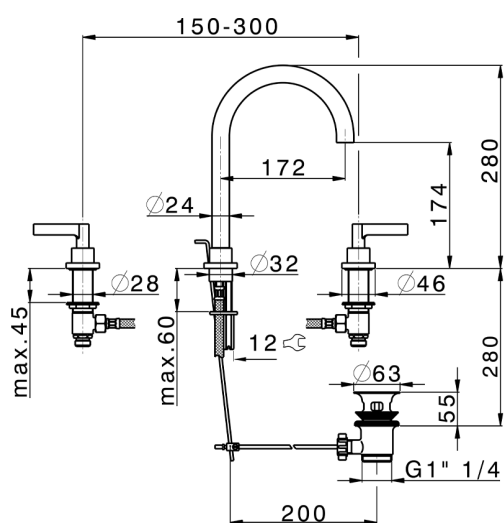

3 hole washbasin mixer GRACE_GL001060

MODEL **GL001060**

3 hole washbasin mixer, with automatic 1"1/4 automatic pop-up waste

AVAILABLE FINISHINGS

- **21** 21 Chrome
- **2F** 2F Brushed Nickel
- **2W** 2W Brushed Gold
- **5H** 5H Dark Brass Brushed
- **5L** 5L Brushed Black Titanium
- **6T** 6T Chrome/Matt Black

CHARACTERISTICS

2024-12-22