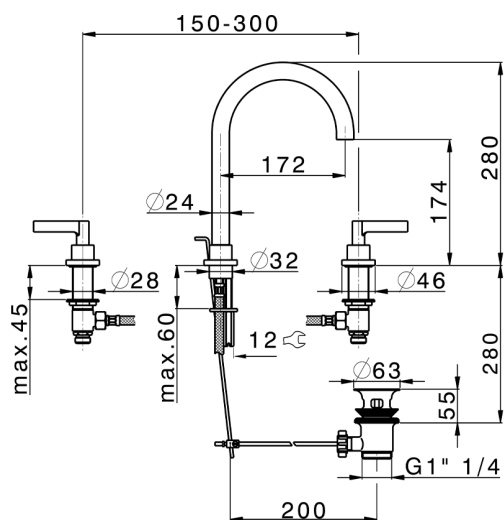

3 hole washbasin mixer GRACE_GL001060

MODEL **GL001060**

3 hole washbasin mixer, with automatic 1"1/4 automatic pop-up waste

AVAILABLE FINISHINGS

-  **21** 21 Chrome
-  **2F** 2F Brushed Nickel
-  **2W** 2W Brushed Gold
-  **5H** 5H Dark Brass Brushed
-  **5L** 5L Brushed Black Titanium
-  **6T** 6T Chrome/Matt Black