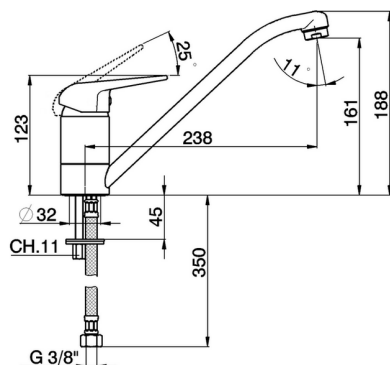

Single lever sink mixer Energysave KITCHEN_PO000585

MODEL **PO000585**

Single lever sink mixer Energysave,swivel spout,G.3/8" stainless steel flexible hoses

AVAILABLE FINISHINGS

CHARACTERISTICS

Cartridge Spare Parts **ZZ96423000**

40 mm Cartridge

EcoStop

EcoStop feature limits water flow to approximately 50% of maximum output with one point of resistance on setting. Push slightly past the middle stop only when full water output is required. This will save water up to 50%.

EnergySave

Thanks to the EnergySave device, only cold water will be drawn if the lever is operated in the central position, so that the water heater will not be engaged and no hot water wasted, leading to considerable savings in energy and costs. The temperature can be adjusted by rotating the lever to the left, until the desired temperature is reached.