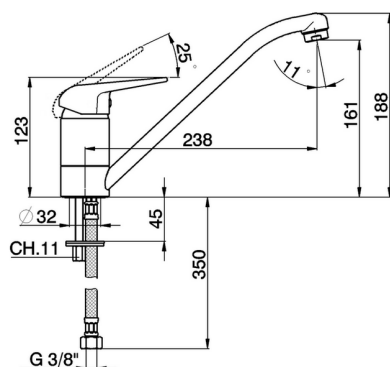

Single lever sink mixer Energysave KITCHEN_PO000585

MODEL **PO000585**

Single lever sink mixer Energysave,swivel spout,G.3/8" stainless steel flexible hoses

AVAILABLE FINISHINGS

CHARACTERISTICS

Cartridge Spare Parts **ZZ96423000**

40 mm Cartridge

EcoStop

EcoStop feature limits water flow to approximately 50% of maximum output with one point of resistance on setting. Push slightly past the middle stop only when full water output is required. This will save water up to 50%.

EnergySave

Thanks to the EnergySave device, only cold water will be drawn if the lever is operated in the central position, so that the water heater will not be engaged and no hot water wasted, leading to considerable savings in energy and costs. The temperature can be adjusted by rotating the lever to the left, until the desired temperature is reached.