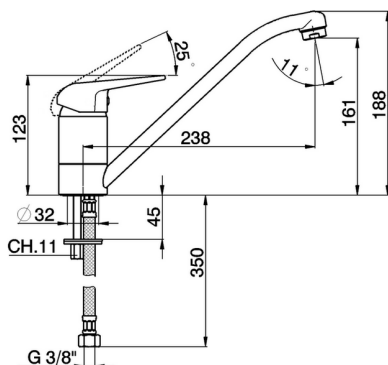

Single lever sink mixer Energysave KITCHEN_PO000585

MODEL **PO000585**

Single lever sink mixer Energysave,swivel spout,G.3/8" stainless steel flexible hoses

AVAILABLE FINISHINGS

CHARACTERISTICS

Cartridge Spare Parts **ZZ96423000**

40 mm Cartridge

EcoStop

EcoStop feature limits water flow to approximately 50% of maximum output with one point of resistance on setting. Push slightly past the middle stop only when full water output is required. This will save water up to 50%.

EnergySave

Thanks to the EnergySave device, only cold water will be drawn if the lever is operated in the central position, so that the water heater will not be engaged and no hot water wasted, leading to considerable savings in energy and costs. The temperature can be adjusted by rotating the lever to the left, until the desired temperature is reached.