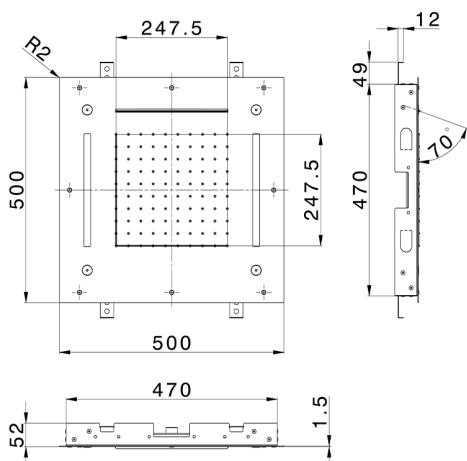

500x500 mm Chromotherapy Ceiling showerhead ZEN SHOWER_ZS0C0085

MODEL **ZS0C0085**

500x500 mm Chromotherapy Ceiling showerhead, rain, spaying functions, waterfall, chromotherapy functions, built-in control included, Stainless Steel AISI 304

AVAILABLE FINISHINGS

- **40** 40 Matt Black
- **4Q** 4Q Matt White
- **5G** 5G Rose Gold
- **D1** D1 Brushed Inox
- **D2** D2 Polished Inox

CHARACTERISTICS

2024-12-22