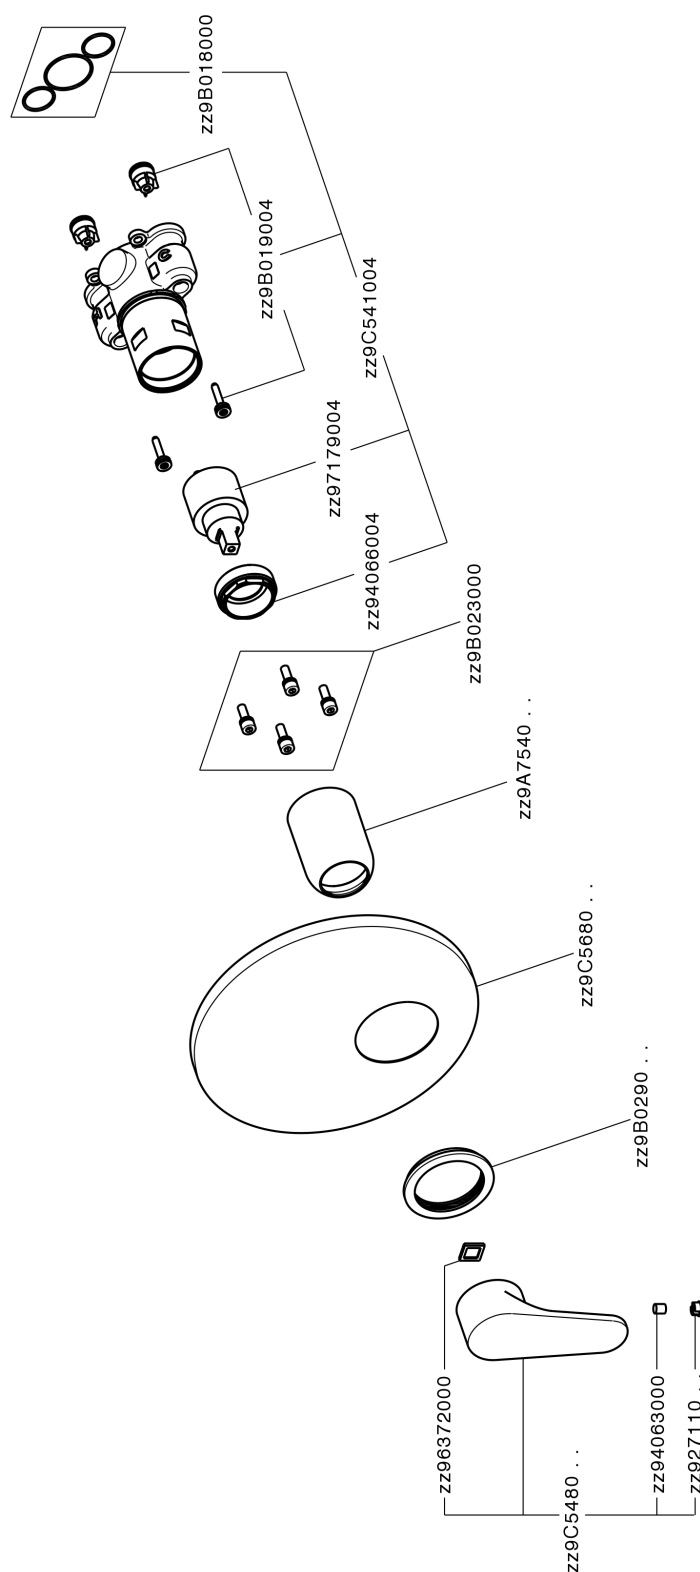

Exposed part for Single Lever One Box Valve ALMA_A30BM010

A30BM010

<https://en.cisal.it/exposed-part-for-single-lever-one-box-valve-agma-a30bm010>

One Box Universal Concealed Part ONE BOX_ZA00B031

ZA00B031

<https://en.cisal.it/one-box-universal-concealed-part-one-box-za00b031>

One Box Universal Concealed Part ONE BOX_ZA00B030

ZA00B030

<https://en.cisal.it/one-box-universal-concealed-part-one-box-za00b030>

2024-12-22