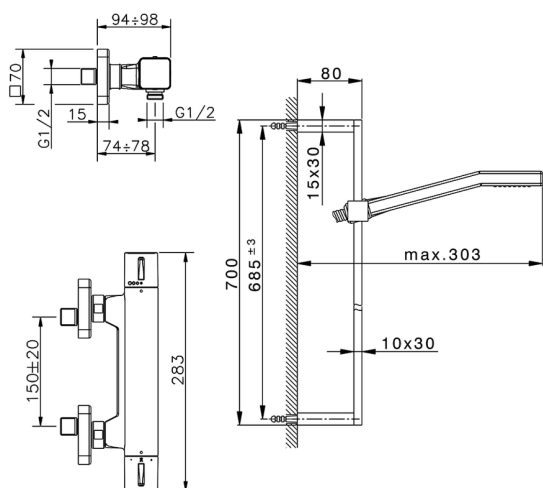

Thermostatic shower mixer with sliding bar CUBIC_CUS01020

MODEL **CUS01020**

Thermostatic shower mixer with sliding bar, 70 cm slide rail kit with sliding bracket, 42x18 mm ABS Quad one spray handshower, 150 cm smooth SILVERFLEX Flexible Hose

AVAILABLE FINISHINGS

-  **21** 21 Chrome
-  **2B** 2B Polished Nickel
-  **2F** 2F Brushed Nickel
-  **40** 40 Matt Black

CHARACTERISTICS

Cartridge Spare Parts **22.04A.AR - ZZ97279004**

Argo 2 (long filter) Thermostatic Valve