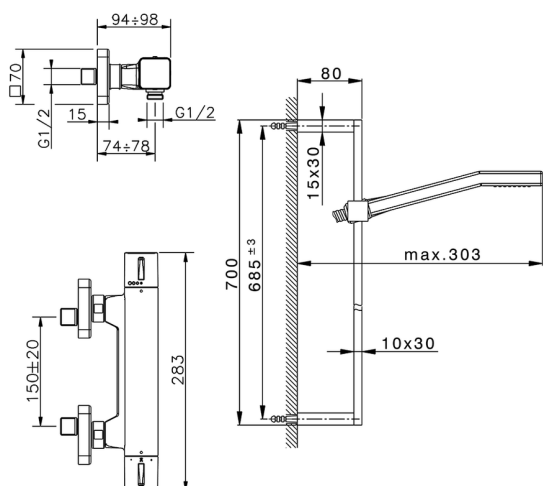

Thermostatic shower mixer with sliding bar CUBIC_CUS01020

MODEL **CUS01020**

Thermostatic shower mixer with sliding bar, 70 cm slide rail kit with sliding bracket, 42x18 mm ABS Quad one spray handshower, 150 cm smooth SILVERFLEX Flexible Hose

AVAILABLE FINISHINGS

-  **21** 21 Chrome
-  **2B** 2B Polished Nickel
-  **2F** 2F Brushed Nickel
-  **40** 40 Matt Black

CHARACTERISTICS

Cartridge Spare Parts **22.04A.AR - ZZ97279004**

Argo 2 (long filter) Thermostatic Valve