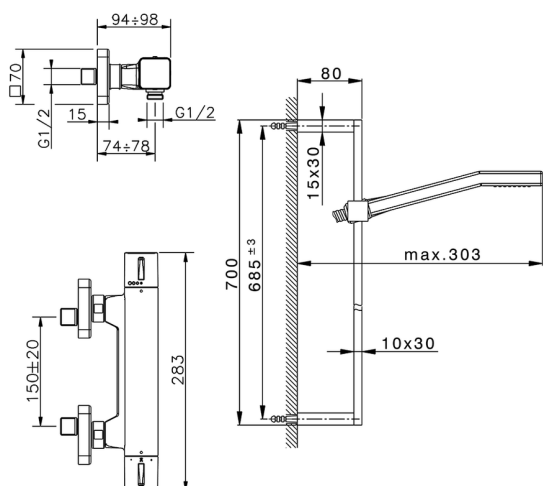

## Thermostatic shower mixer with sliding bar CUBIC\_CUS01020

MODEL **CUS01020**

Thermostatic shower mixer with sliding bar, 70 cm slide rail kit with sliding bracket, 42x18 mm ABS Quad one spray handshower, 150 cm smooth SILVERFLEX Flexible Hose

### CHARACTERISTICS

Cartridge Spare Parts **22.04A.AR - ZZ97279004**

**Argo 2 (long filter) Thermostatic Valve**