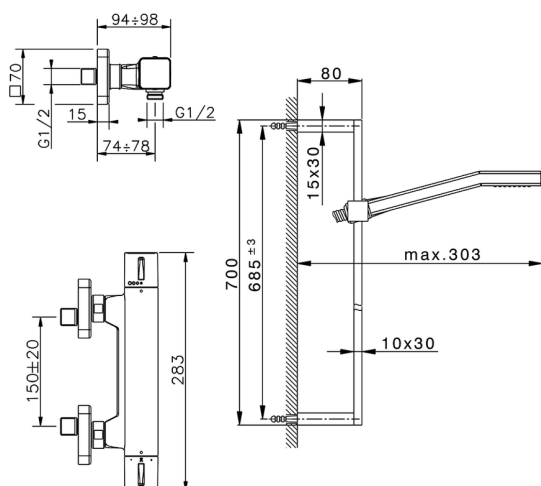

Thermostatic shower mixer with sliding bar CUBIC_CUS01020

MODEL **CUS01020**

Thermostatic shower mixer with sliding bar, 70 cm slide rail kit with sliding bracket, 42x18 mm ABS Quad one spray handshower, 150 cm smooth SILVERFLEX Flexible Hose

AVAILABLE FINISHINGS

-  **21** 21 Chrome
-  **2B** 2B Polished Nickel
-  **2F** 2F Brushed Nickel
-  **40** 40 Matt Black

CHARACTERISTICS

Cartridge Spare Parts **22.04A.AR - ZZ97279004**

Argo 2 (long filter) Thermostatic Valve