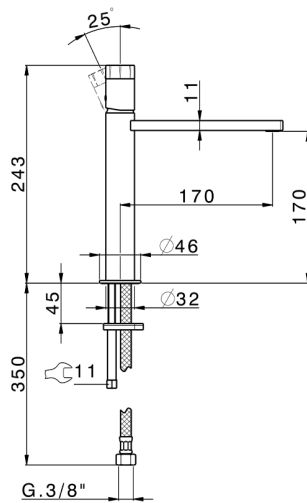

Single lever 'medium' washbasin mixer MARBLE X32_X6001504

MODEL **X6001504**

Single lever 'medium' washbasin mixer, without automatic pop-up waste, G.3/8" stainless steel flexible hose, with marble lever, Inox AISI 316L

AVAILABLE FINISHINGS

5X 5X Brushed Stainless Steel/Marquina Black Ma

CHARACTERISTICS

Cartridge Spare Parts **ZZ96550000**

25 mm Cartridge

Single lever 'medium' washbasin mixer MARBLE X32_X6001504

X6001504

<https://en.cisal.it/single-lever-medium-washbasin-mixer-marble-x32-x6001504>