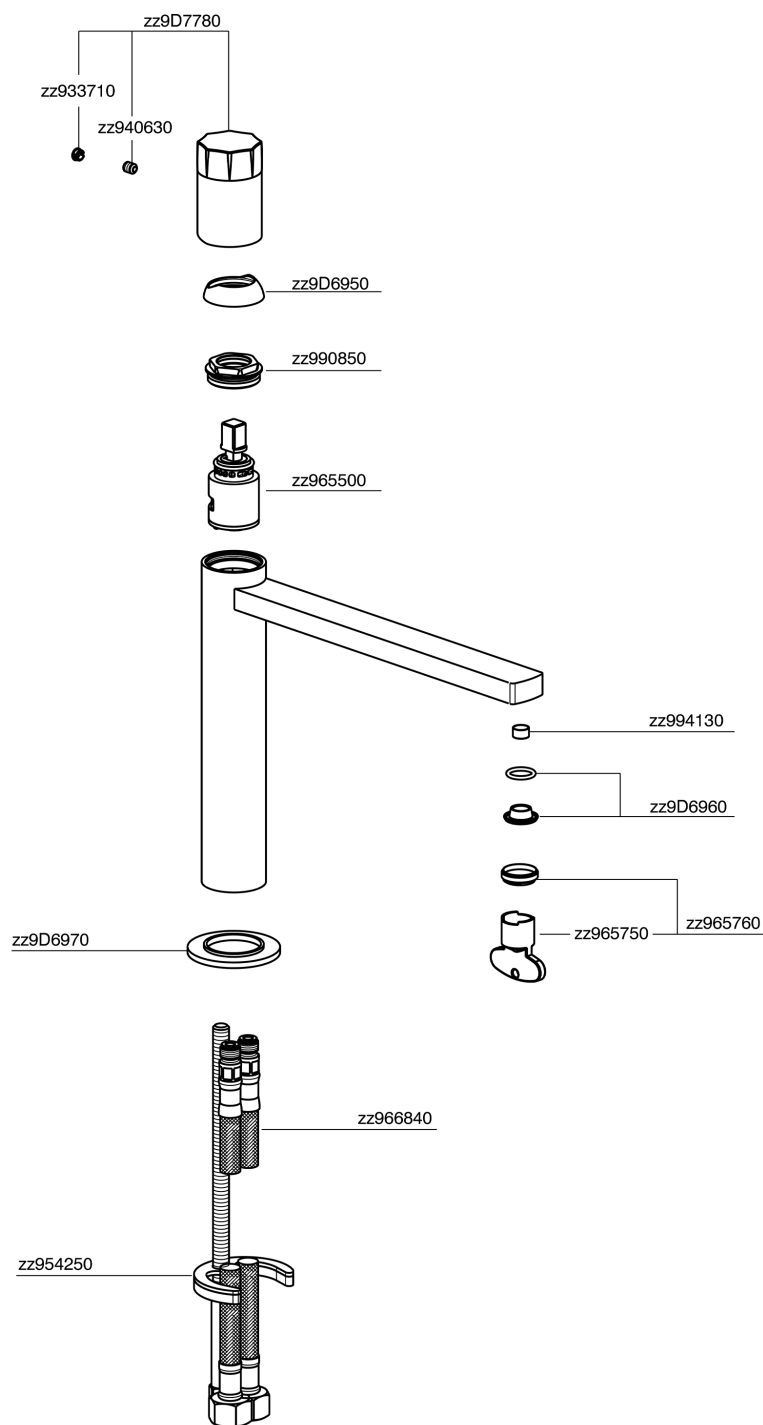

Single lever 'medium' washbasin mixer MARBLE X32_X6001504

MODEL **X6001504**

Single lever 'medium' washbasin mixer, without automatic pop-up waste, G.3/8" stainless steel flexible hose, with marble lever, Inox AISI 316L

AVAILABLE FINISHINGS

5X 5X Brushed Stainless Steel/Marquina Black Ma

CHARACTERISTICS

Cartridge Spare Parts **ZZ96550000**

25 mm Cartridge

Single lever 'medium' washbasin mixer MARBLE X32_X6001504

X6001504

<https://en.cisal.it/single-lever-medium-washbasin-mixer-marble-x32-x6001504>