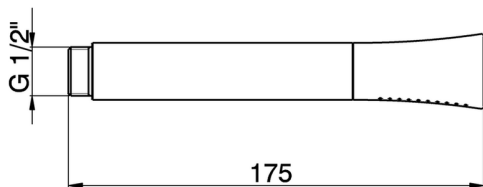

## Chérie handshower SHOWER\_DS014200

MODEL **DS014200**

Chérie handshower, Brass one spray

AVAILABLE FINISHINGS

CHARACTERISTICS

2024-12-22